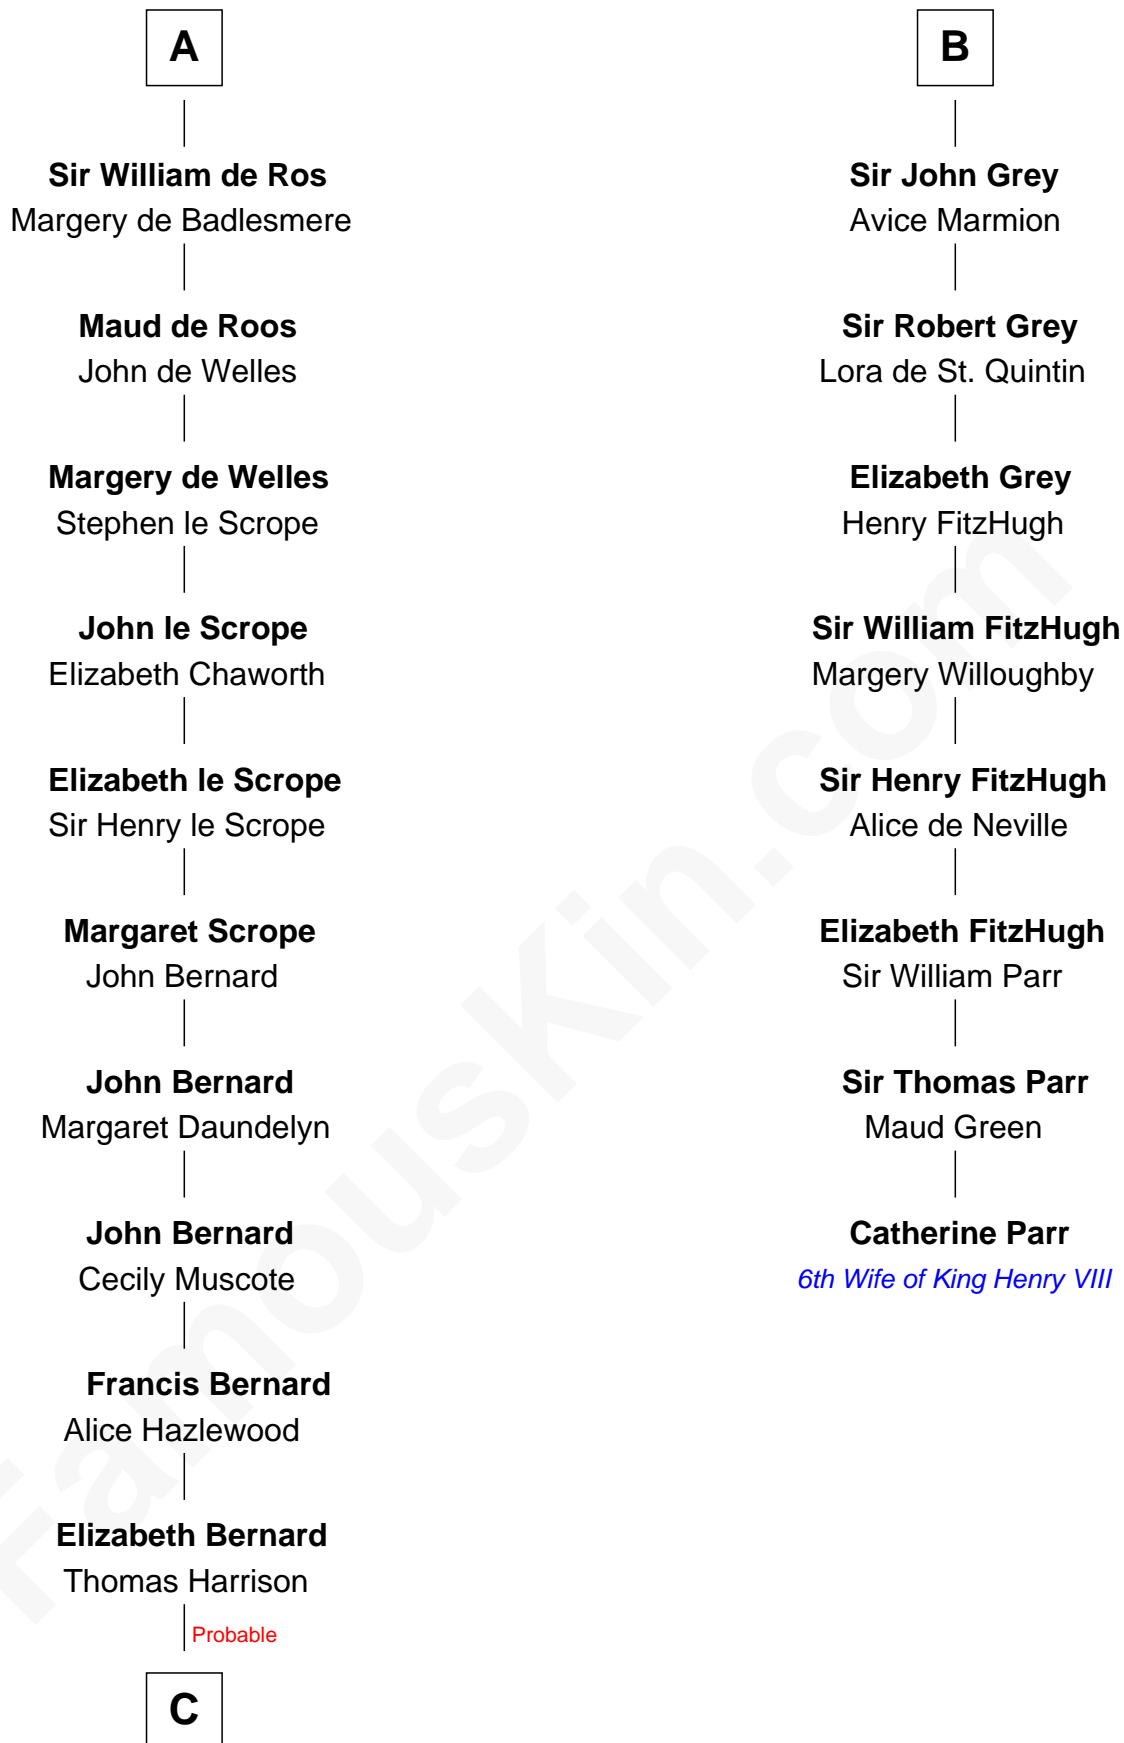

FamousKin.com

Relationship Chart of

Francis Lightfoot Lee

Signer of the Declaration of Independence

14th cousin 7 times removed of

Catherine Parr

6th Wife of King Henry VIII

Norman Ranulf