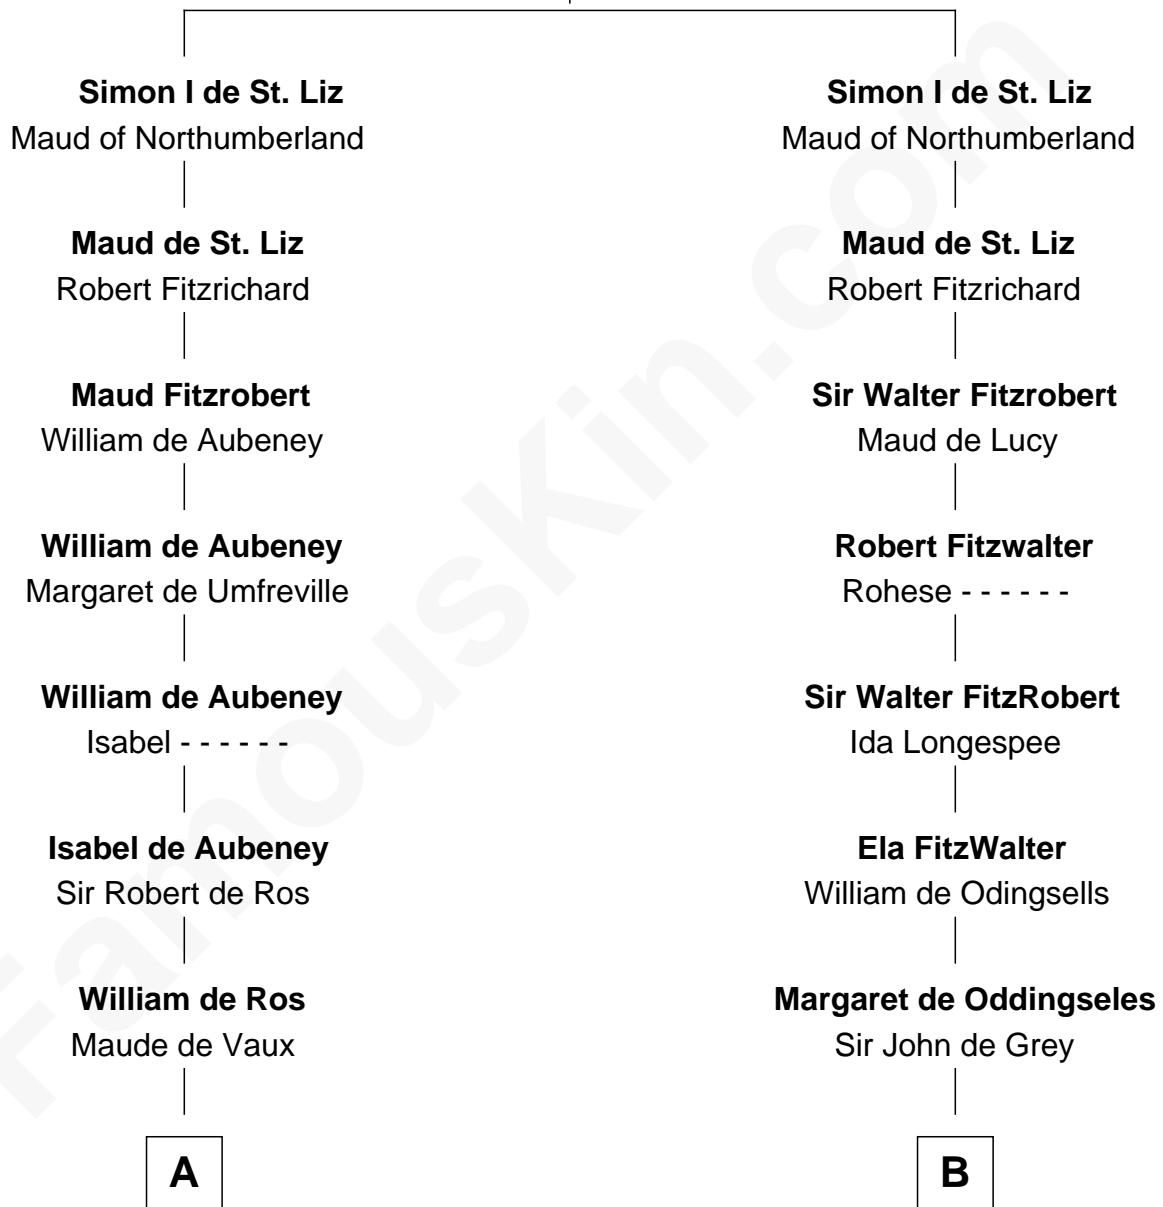

FamousKin.com

Relationship Chart of

Francis Lightfoot Lee

Signer of the Declaration of Independence

14th cousin 7 times removed of

Catherine Parr

6th Wife of King Henry VIII

Norman Ranulf

C

Benjamin Harrison

Mary - - - - -

Benjamin Harrison

Hannah Churchill

Hannah Harrison

Philip Ludwell

Hannah Ludwell

Gov. Thomas Lee

Francis Lightfoot Lee

Signer of Declaration of Independence

FamousKin.com