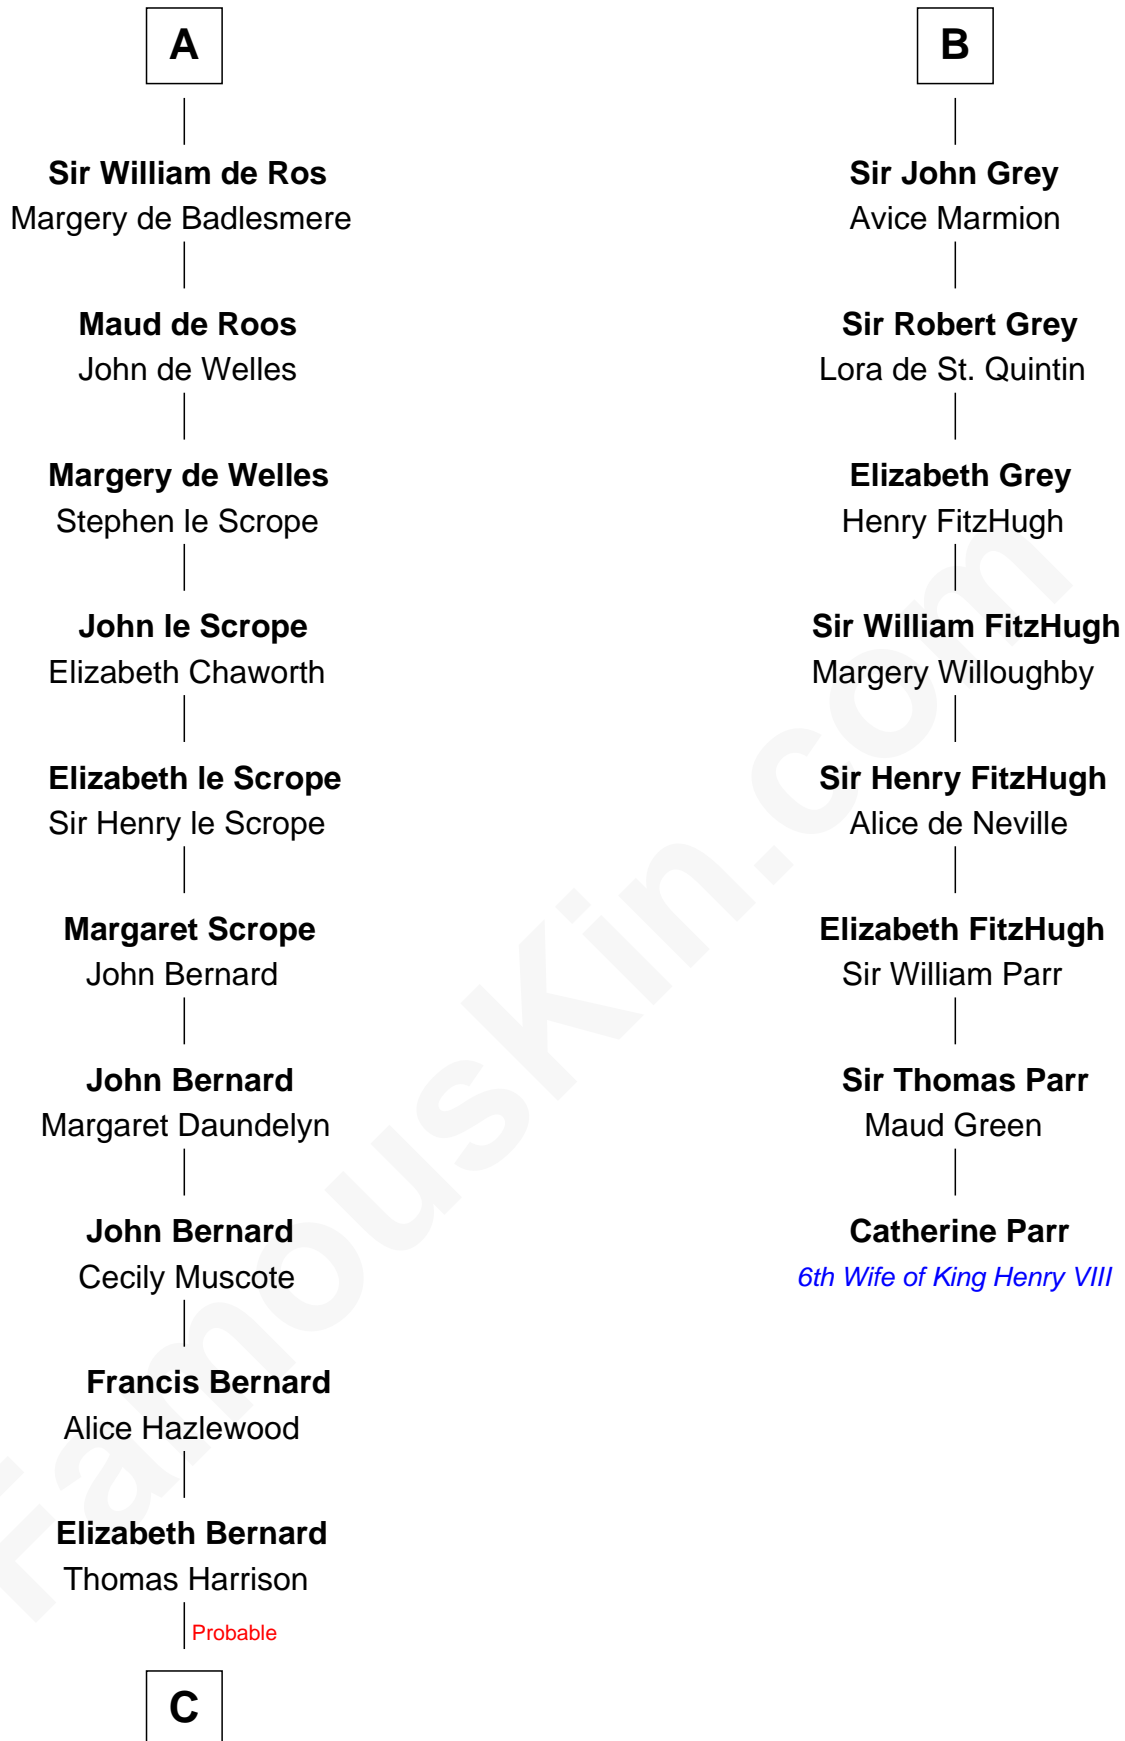

FamousKin.com

Relationship Chart of

Francis Lightfoot Lee

Signer of the Declaration of Independence

14th cousin 7 times removed of

Catherine Parr

6th Wife of King Henry VIII

Gilbert Crispin