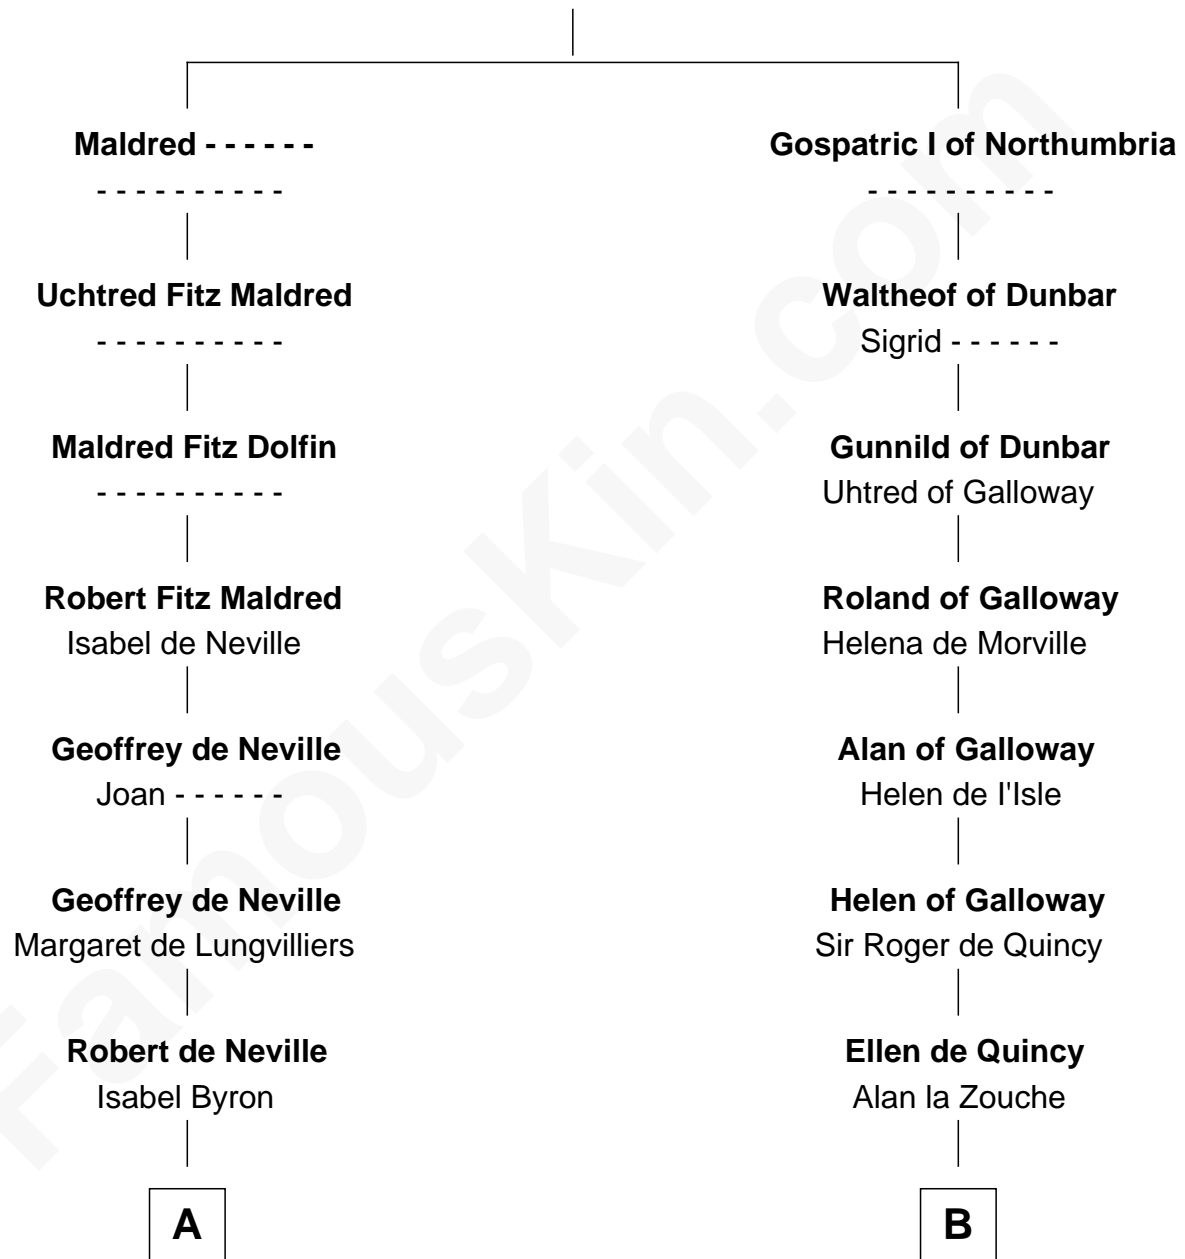

FamousKin.com

Relationship Chart of

Francis Lightfoot Lee

Signer of the Declaration of Independence

16th cousin 3 times removed of

Catherine Parr

6th Wife of King Henry VIII

Maldred of Carlisle and Allendale

Edith of Northumbria

C

—
Laetitia Corbin

Richard Lee

—
Gov. Thomas Lee

Hannah Ludwell

—
Francis Lightfoot Lee

Signer of Declaration of Independence

FamousKin.com