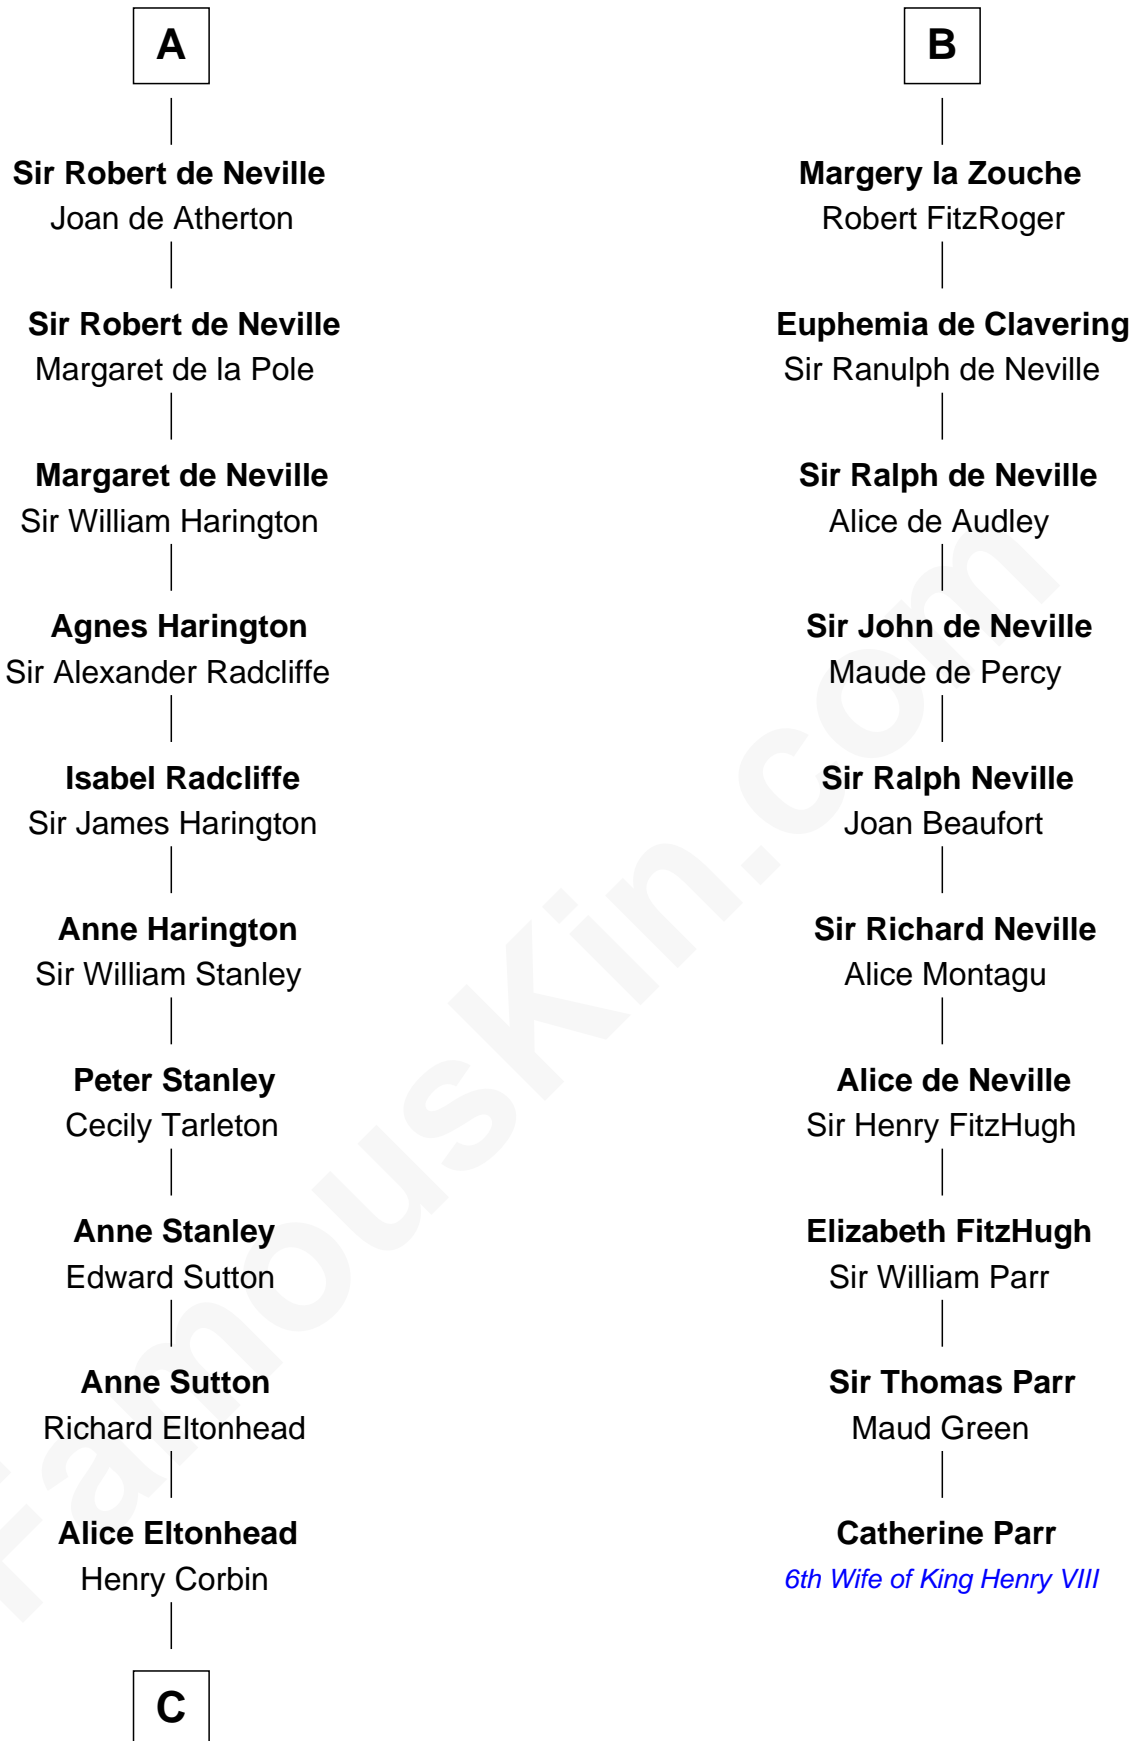

FamousKin.com

Relationship Chart of

Francis Lightfoot Lee

Signer of the Declaration of Independence

16th cousin 3 times removed of

Catherine Parr

6th Wife of King Henry VIII

Maldred of Carlisle and Allendale

Edith of Northumbria

C

—
Laetitia Corbin

Richard Lee

—
Gov. Thomas Lee

Hannah Ludwell

—
Francis Lightfoot Lee

Signer of Declaration of Independence