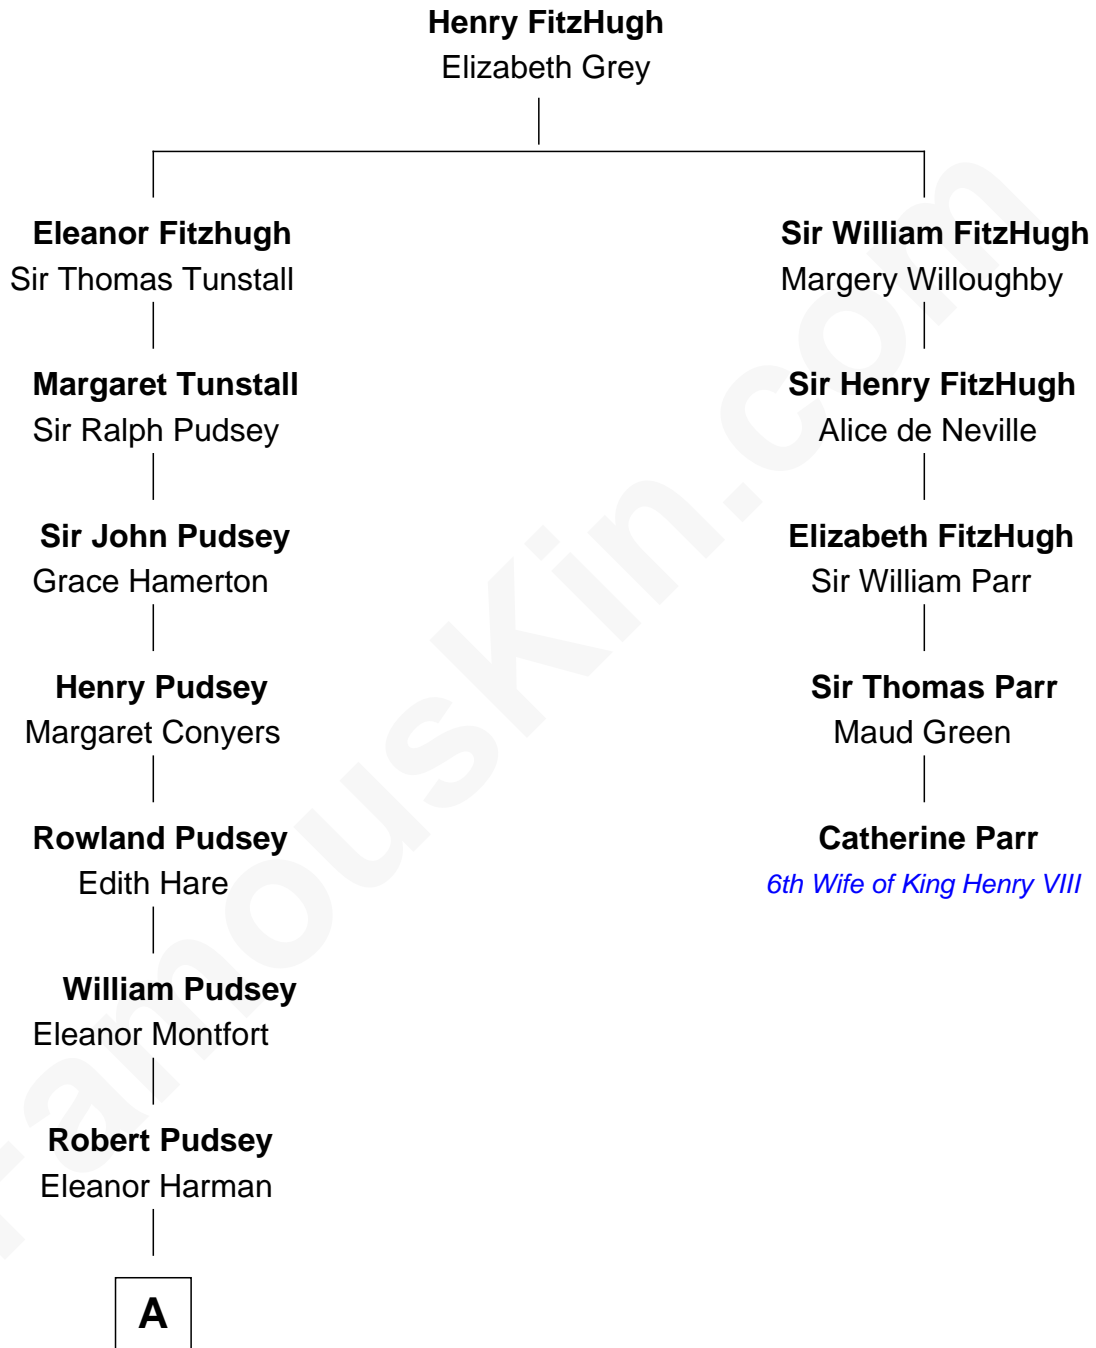

FamousKin.com

Relationship Chart of

Francis Lightfoot Lee

Signer of the Declaration of Independence

4th cousin 9 times removed of

Catherine Parr

6th Wife of King Henry VIII

A

George Pudsey
Matilda Cotton

Dorothy Pudsey
Gawen Grosvenor

Winifred Grosvenor
Thomas Corbin

Henry Corbin
Alice Eltonhead

Laetitia Corbin
Richard Lee

Gov. Thomas Lee
Hannah Ludwell

Francis Lightfoot Lee
Signer of Declaration of Independence