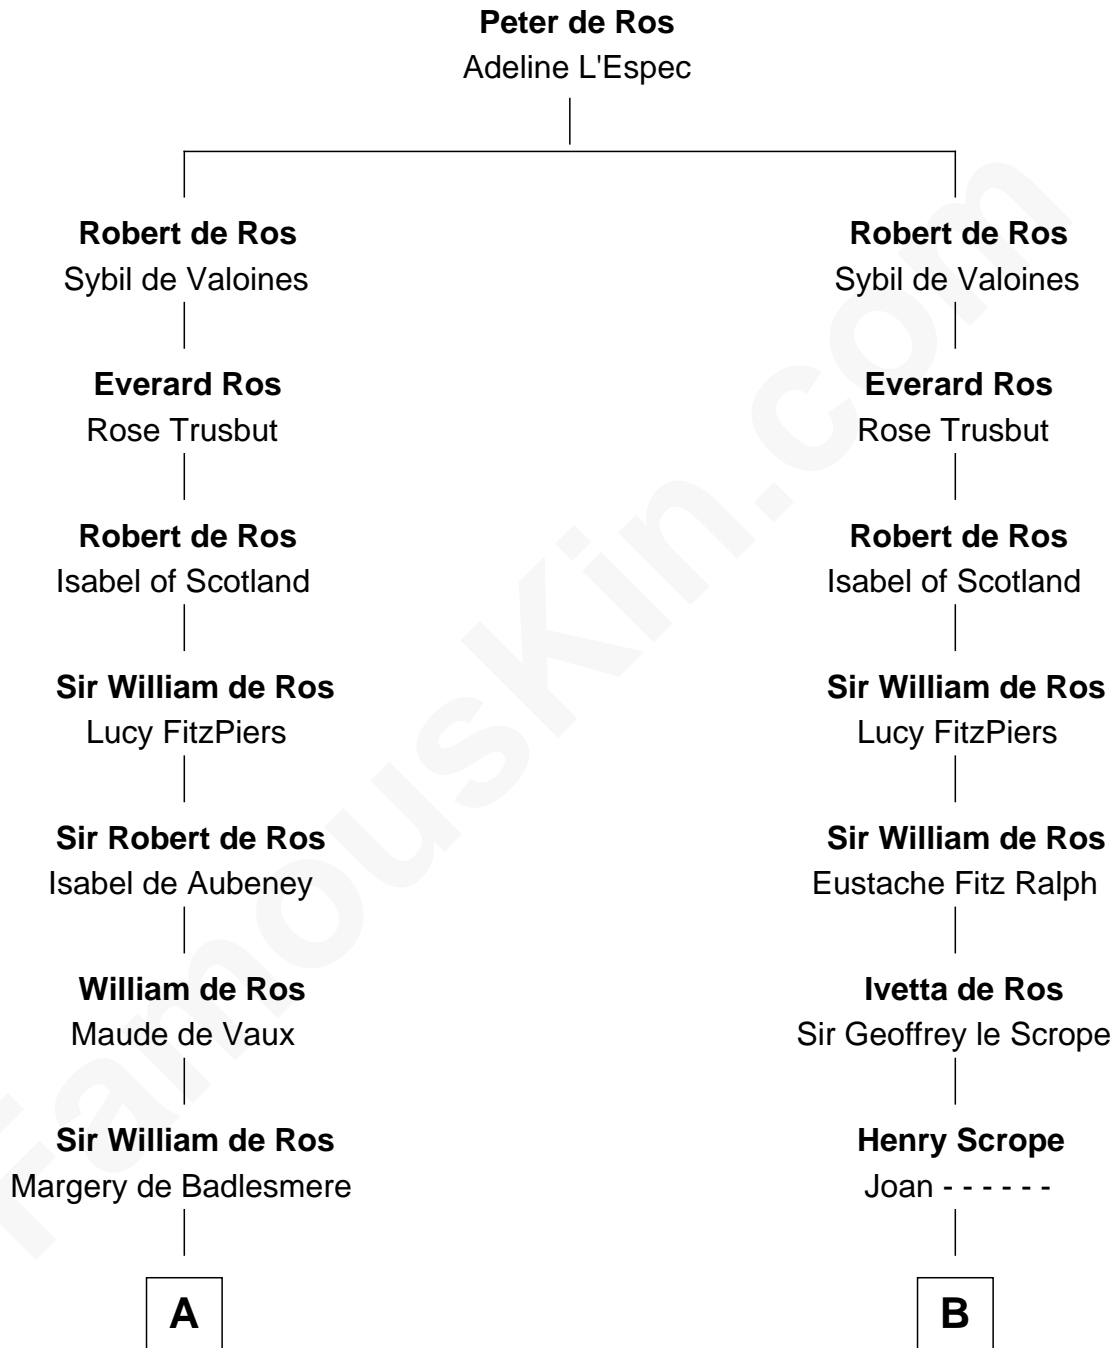

FamousKin.com

Relationship Chart of

Francis Lightfoot Lee

Signer of the Declaration of Independence

13th cousin 7 times removed of

Catherine Parr

6th Wife of King Henry VIII

C

—
Benjamin Harrison

Hannah Churchill

—
Hannah Harrison

Philip Ludwell

—
Hannah Ludwell

Gov. Thomas Lee

—
Francis Lightfoot Lee

Signer of Declaration of Independence