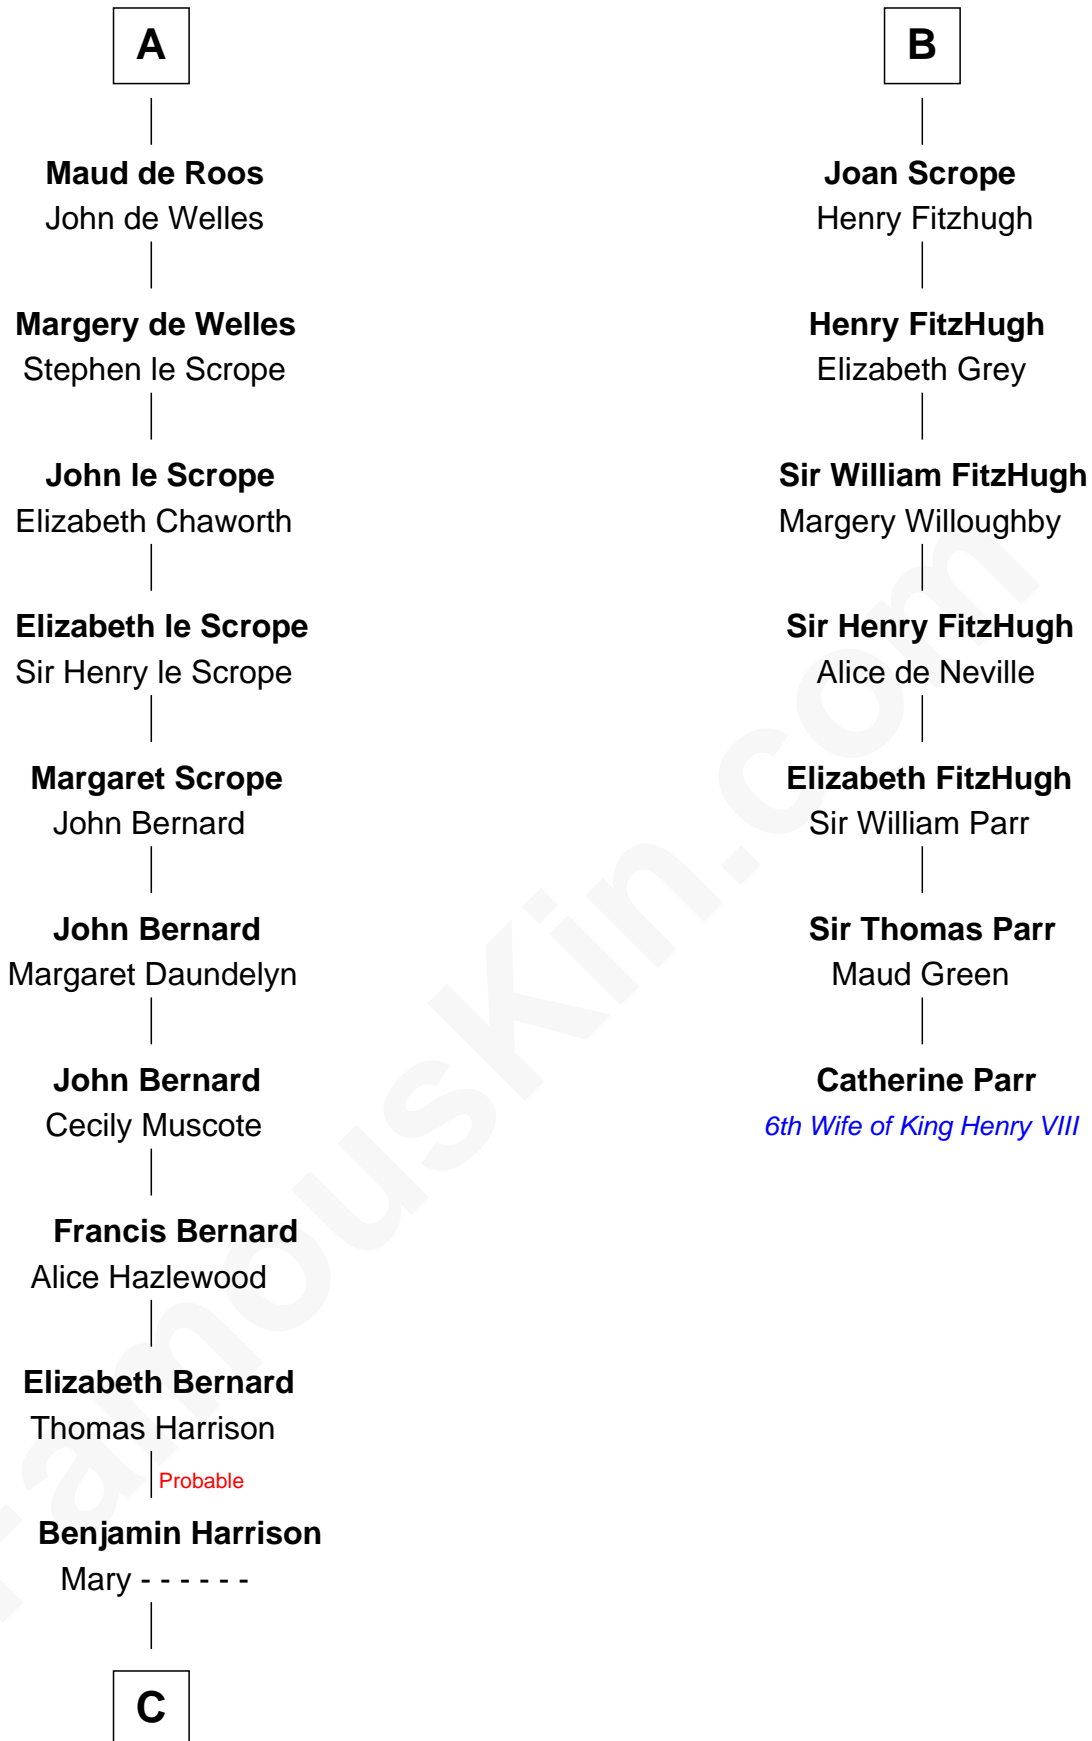

FamousKin.com

Relationship Chart of

Francis Lightfoot Lee

Signer of the Declaration of Independence

13th cousin 7 times removed of

Catherine Parr

6th Wife of King Henry VIII

C

—
Benjamin Harrison

Hannah Churchill

—
Hannah Harrison

Philip Ludwell

—
Hannah Ludwell

Gov. Thomas Lee

—
Francis Lightfoot Lee

Signer of Declaration of Independence