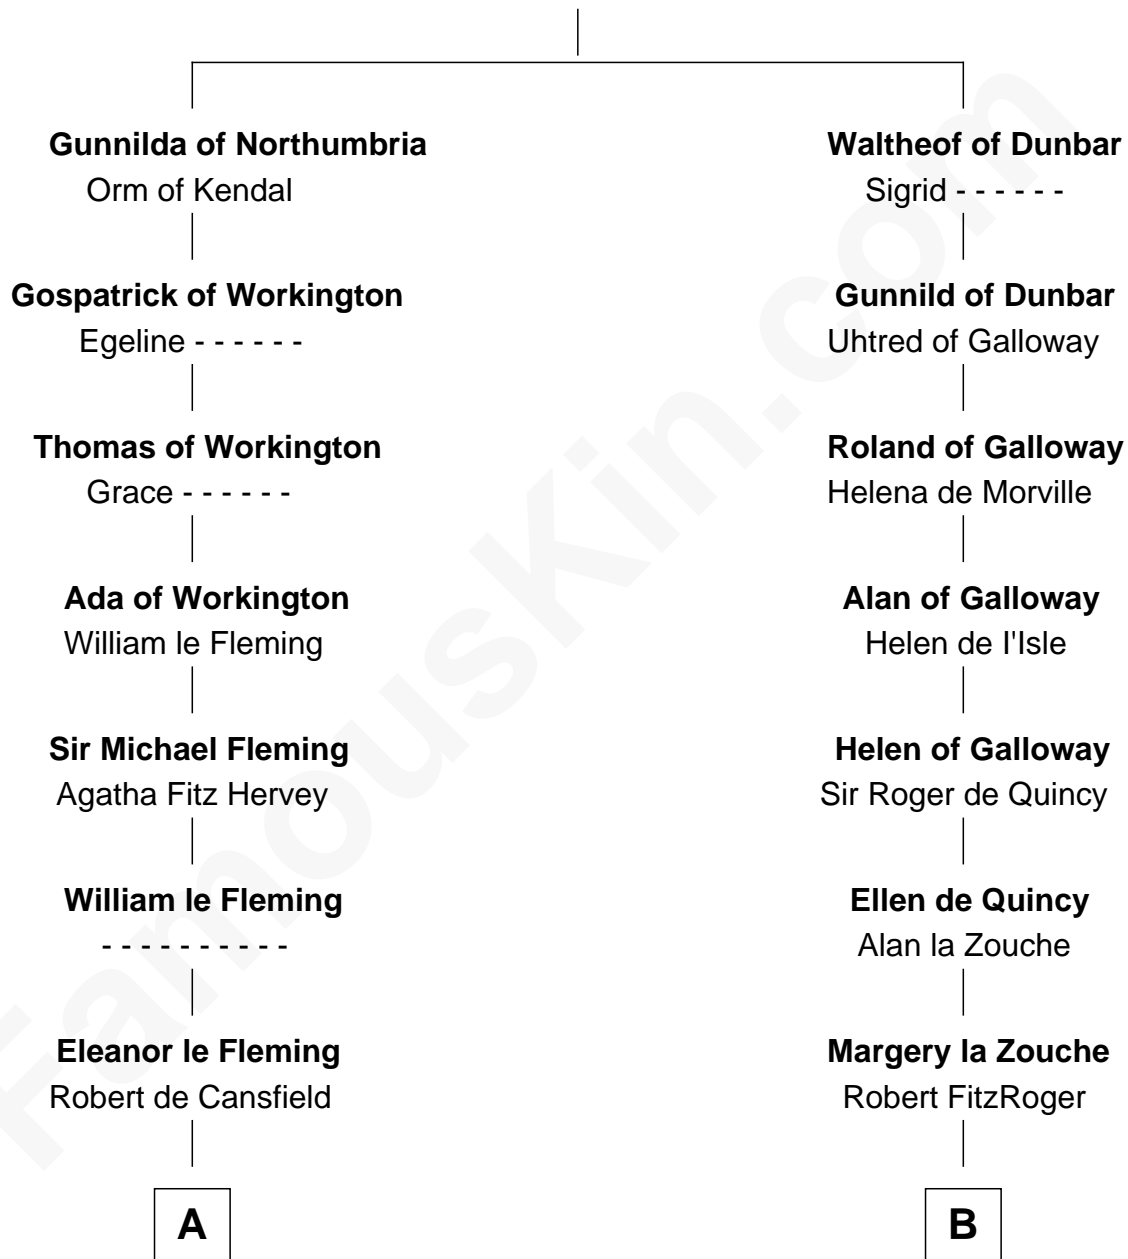

FamousKin.com

Relationship Chart of

Francis Lightfoot Lee

Signer of the Declaration of Independence

15th cousin 6 times removed of

Catherine Parr

6th Wife of King Henry VIII

Gospatric I of Northumbria

C

—
Anne Sutton
Richard Eltonhead

—
Alice Eltonhead
Henry Corbin

—
Laetitia Corbin
Richard Lee

—
Gov. Thomas Lee
Hannah Ludwell

—
Francis Lightfoot Lee
Signer of Declaration of Independence

FamousKin.com