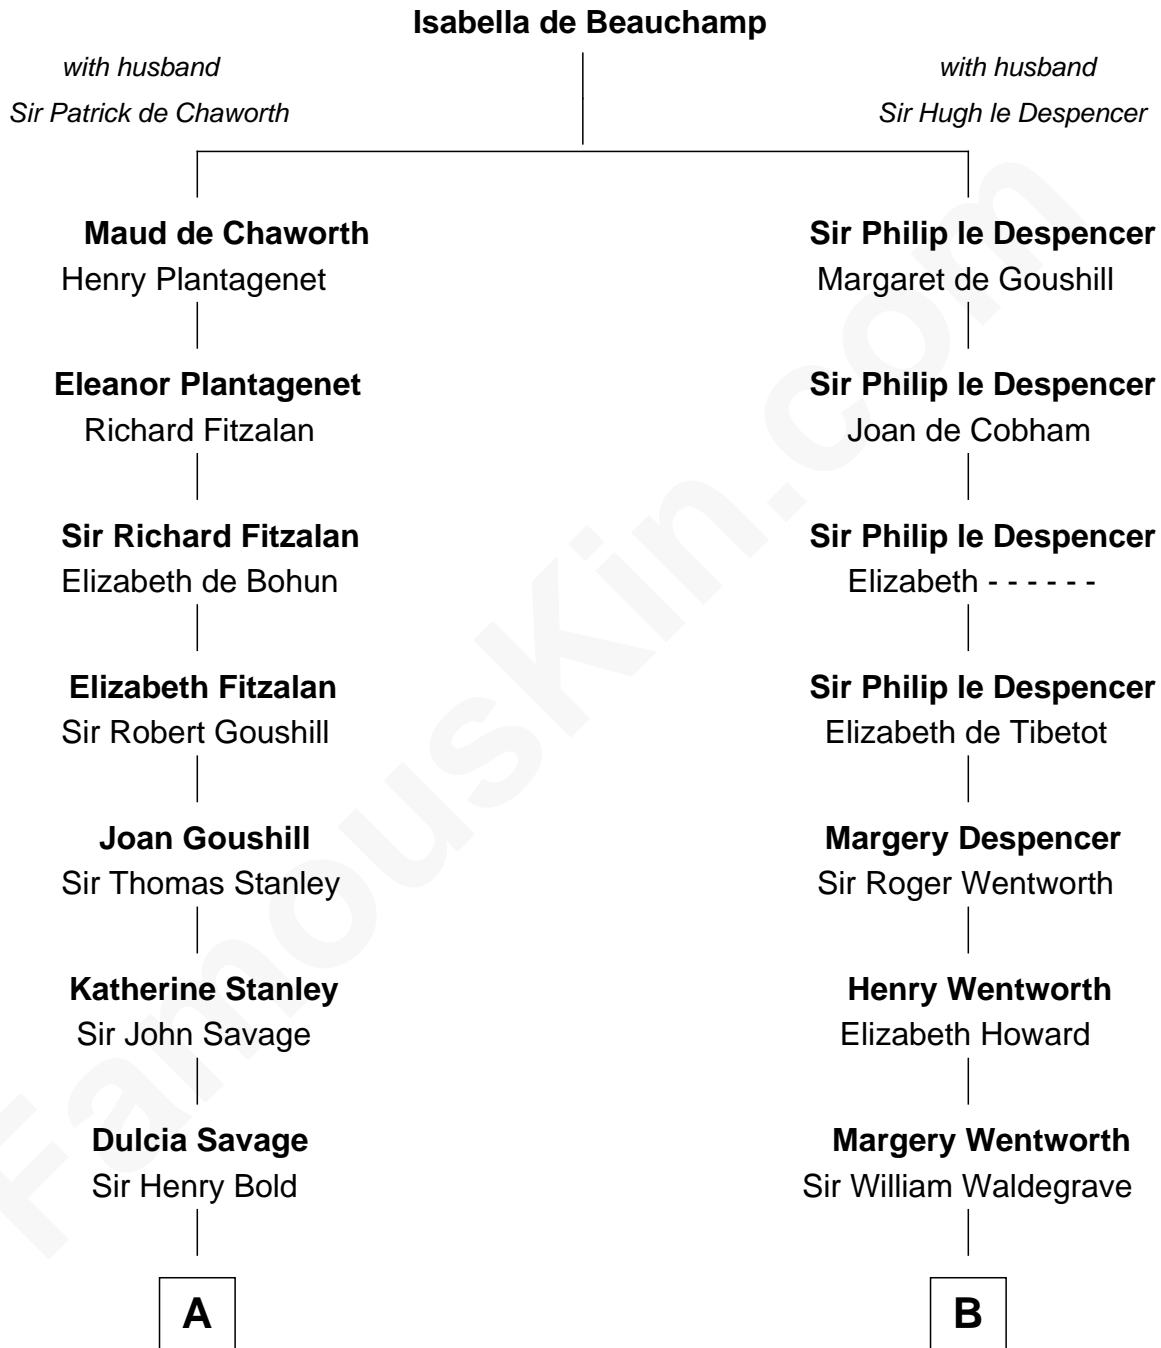

FamousKin.com

Relationship Chart of

Francis Lightfoot Lee

Signer of the Declaration of Independence

14th cousin 7 times removed of

Jake Gyllenhaal
Movie Actor

C

Anders Leonard Gyllenhaal

Selma Amanda Nelson

Leonard Ephraim Gyllenhaal

Philo Pendleton

Hugh Anders Gyllenhaal

Virginia Lowrie Childs

Stephen Roark Gyllenhaal

Naomi Achs

Jake Gyllenhaal