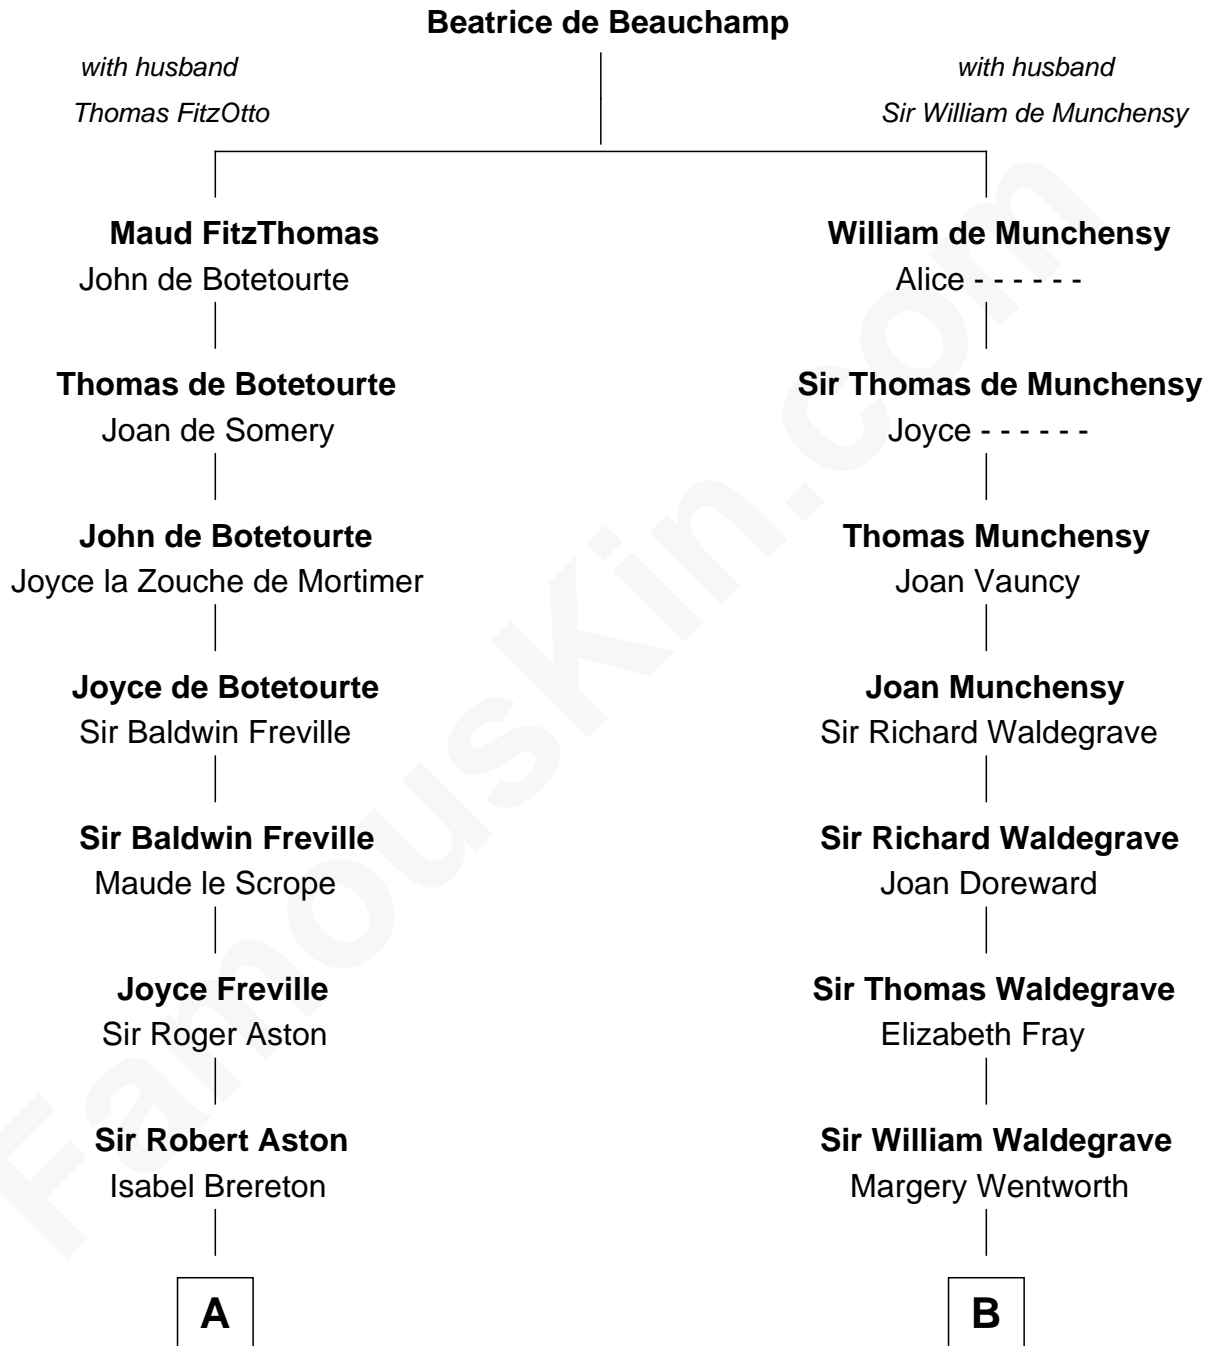

FamousKin.com

Relationship Chart of

Francis Lightfoot Lee

Signer of the Declaration of Independence

18th cousin 3 times removed of

Maggie Gyllenhaal
Movie Actress

C

Gov. Thomas Lee

Hannah Ludwell

Francis Lightfoot Lee

Signer of Declaration of Independence

D

Anders Leonard Gyllenhaal

Selma Amanda Nelson

Leonard Ephraim Gyllenhaal

Philo Pendleton