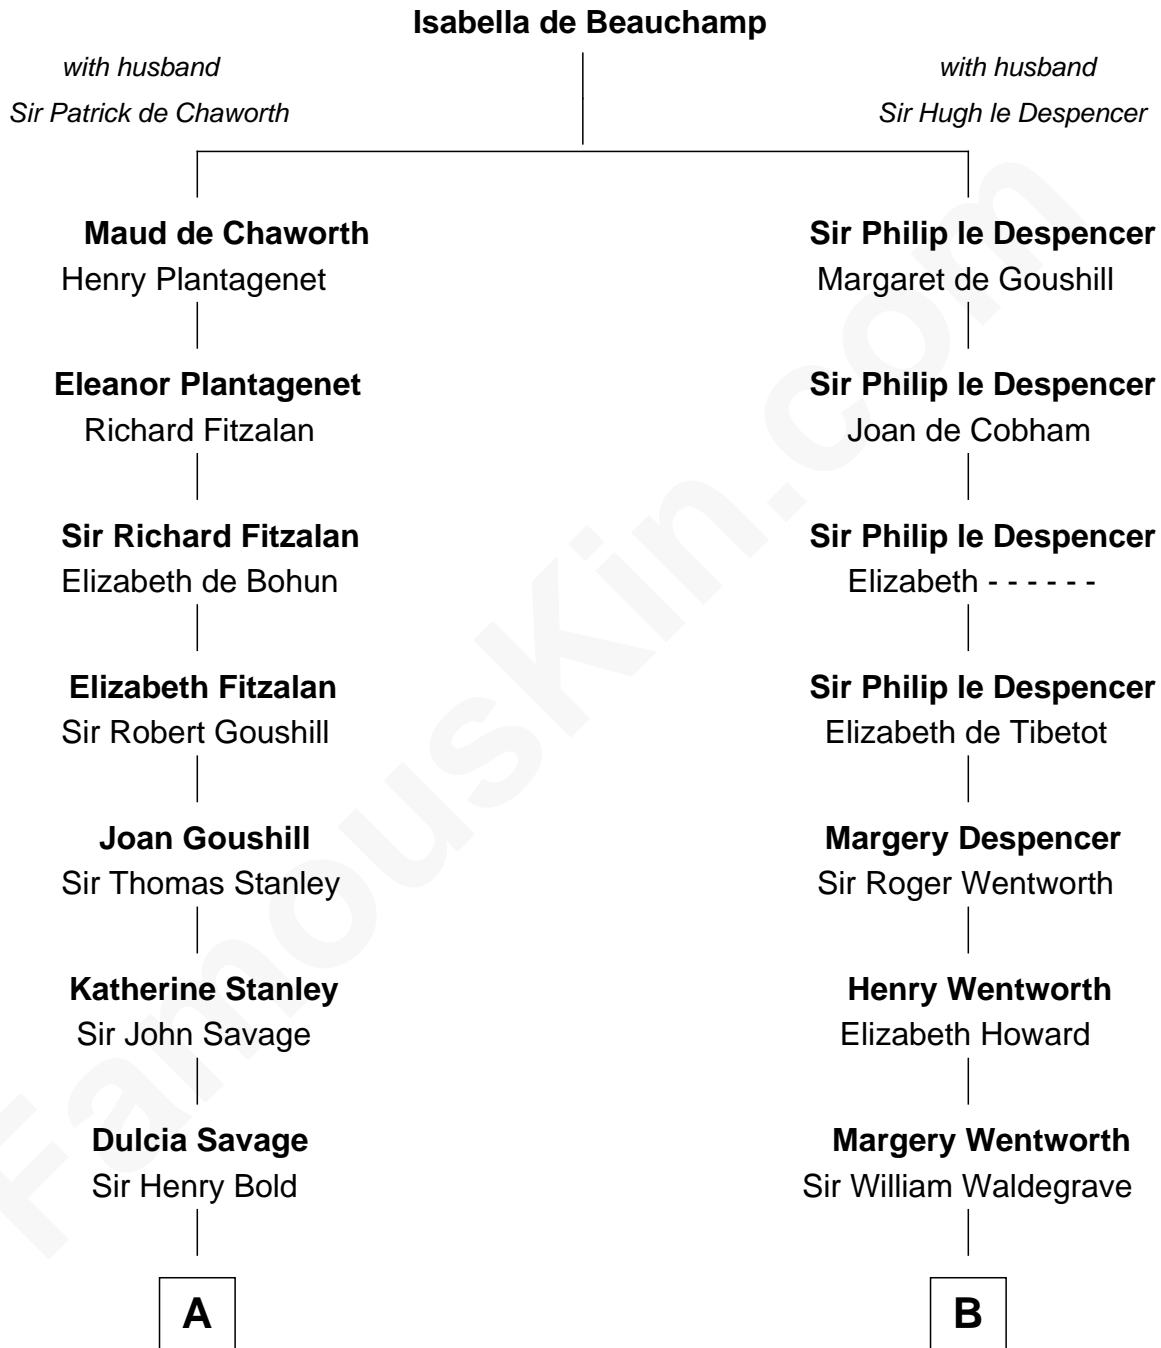

FamousKin.com

Relationship Chart of

Francis Lightfoot Lee

Signer of the Declaration of Independence

14th cousin 7 times removed of

Maggie Gyllenhaal
Movie Actress

C

Anders Leonard Gyllenhaal

Selma Amanda Nelson

Leonard Ephraim Gyllenhaal

Philo Pendleton

Hugh Anders Gyllenhaal

Virginia Lowrie Childs

Stephen Roark Gyllenhaal

Naomi Achs

Maggie Gyllenhaal