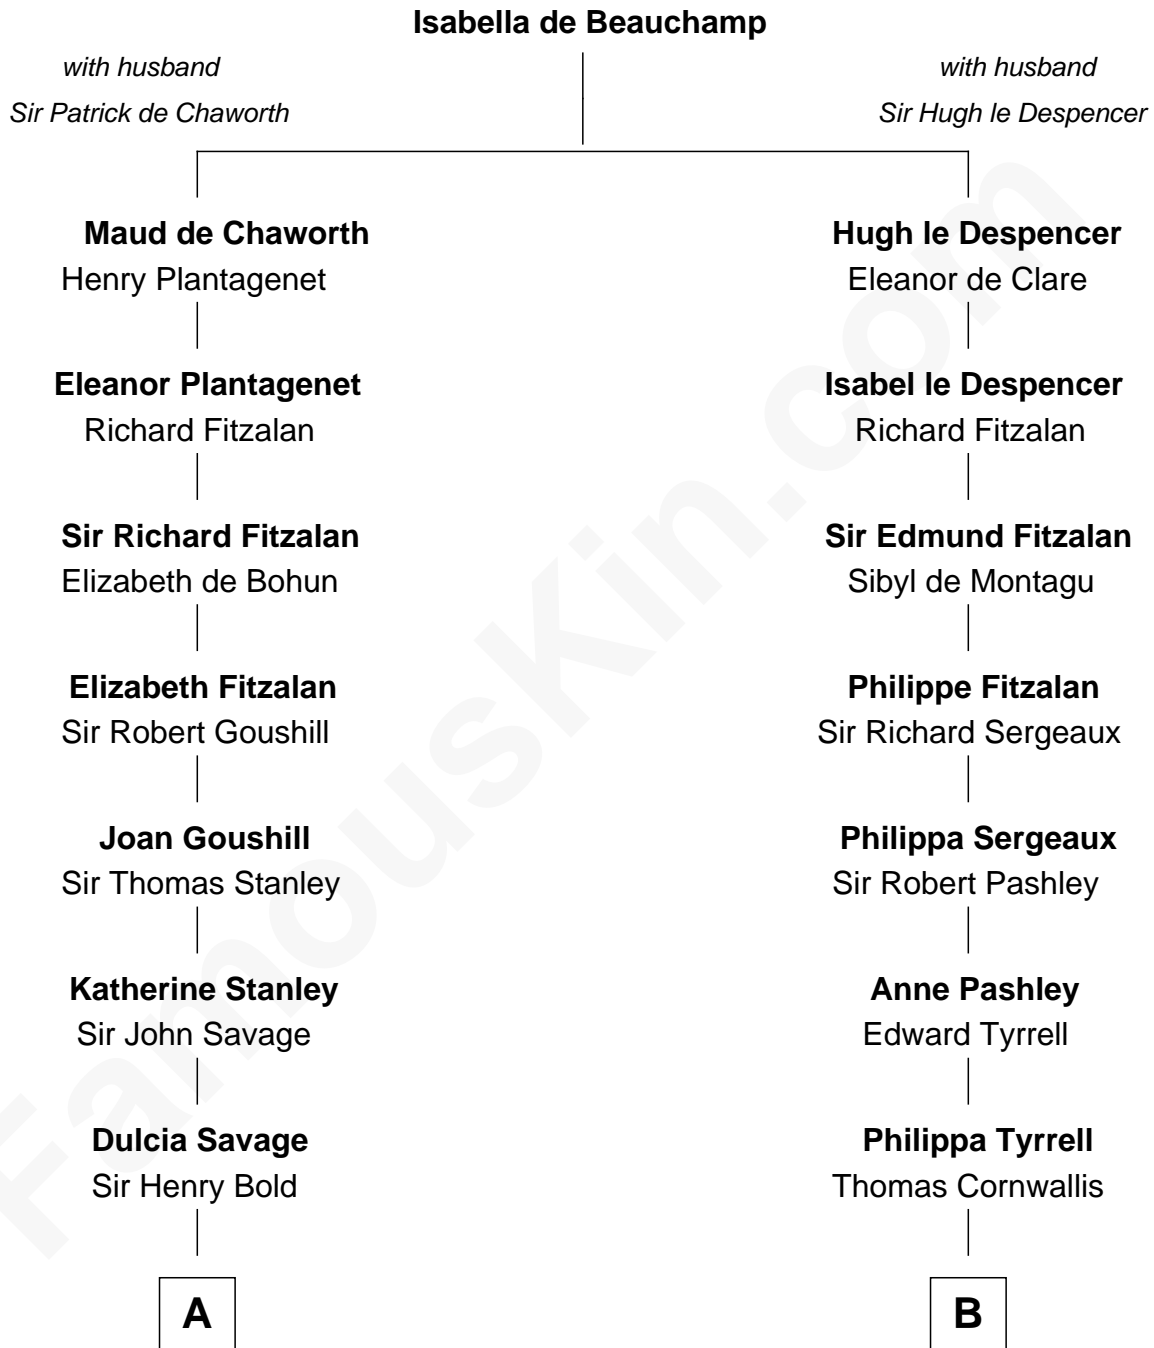

FamousKin.com

Relationship Chart of

Francis Lightfoot Lee

Signer of the Declaration of Independence

14th cousin 5 times removed of

General James Longstreet

Confederate Army - U.S. Civil War

C

Hannah FitzRandolph

William Longstreet

James Longstreet

Mary Anna Dent

General James Longstreet

Confederate Army - U.S. Civil War

FamousKin.com