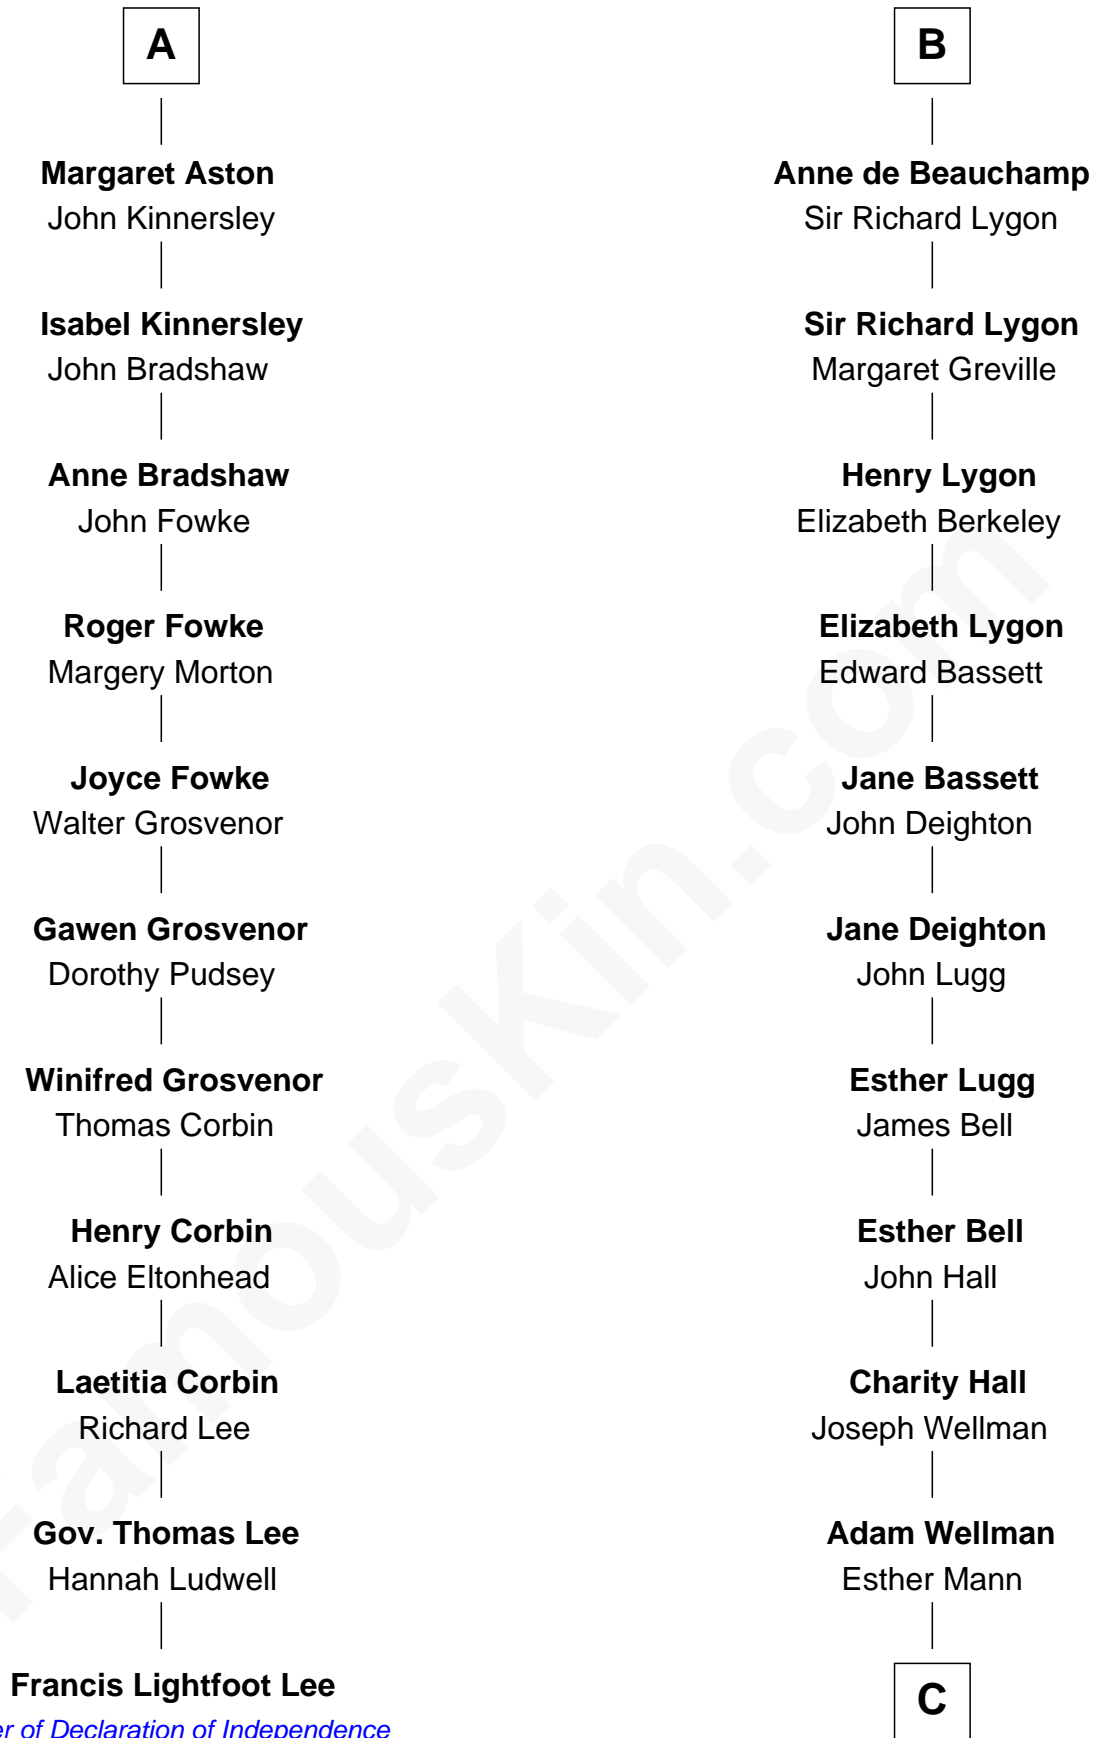

FamousKin.com

Relationship Chart of

Francis Lightfoot Lee

Signer of the Declaration of Independence

17th cousin 3 times removed of

Jack London

Author of "The Call of the Wild"

C

—
Joel Wellman

Betsey Baker

—
Marshall Daniel Wellman

Eleanor Garrett Jones

—
Flora Wellman

William Henry Chaney

—
Jack London

Author of "The Call of the Wild"