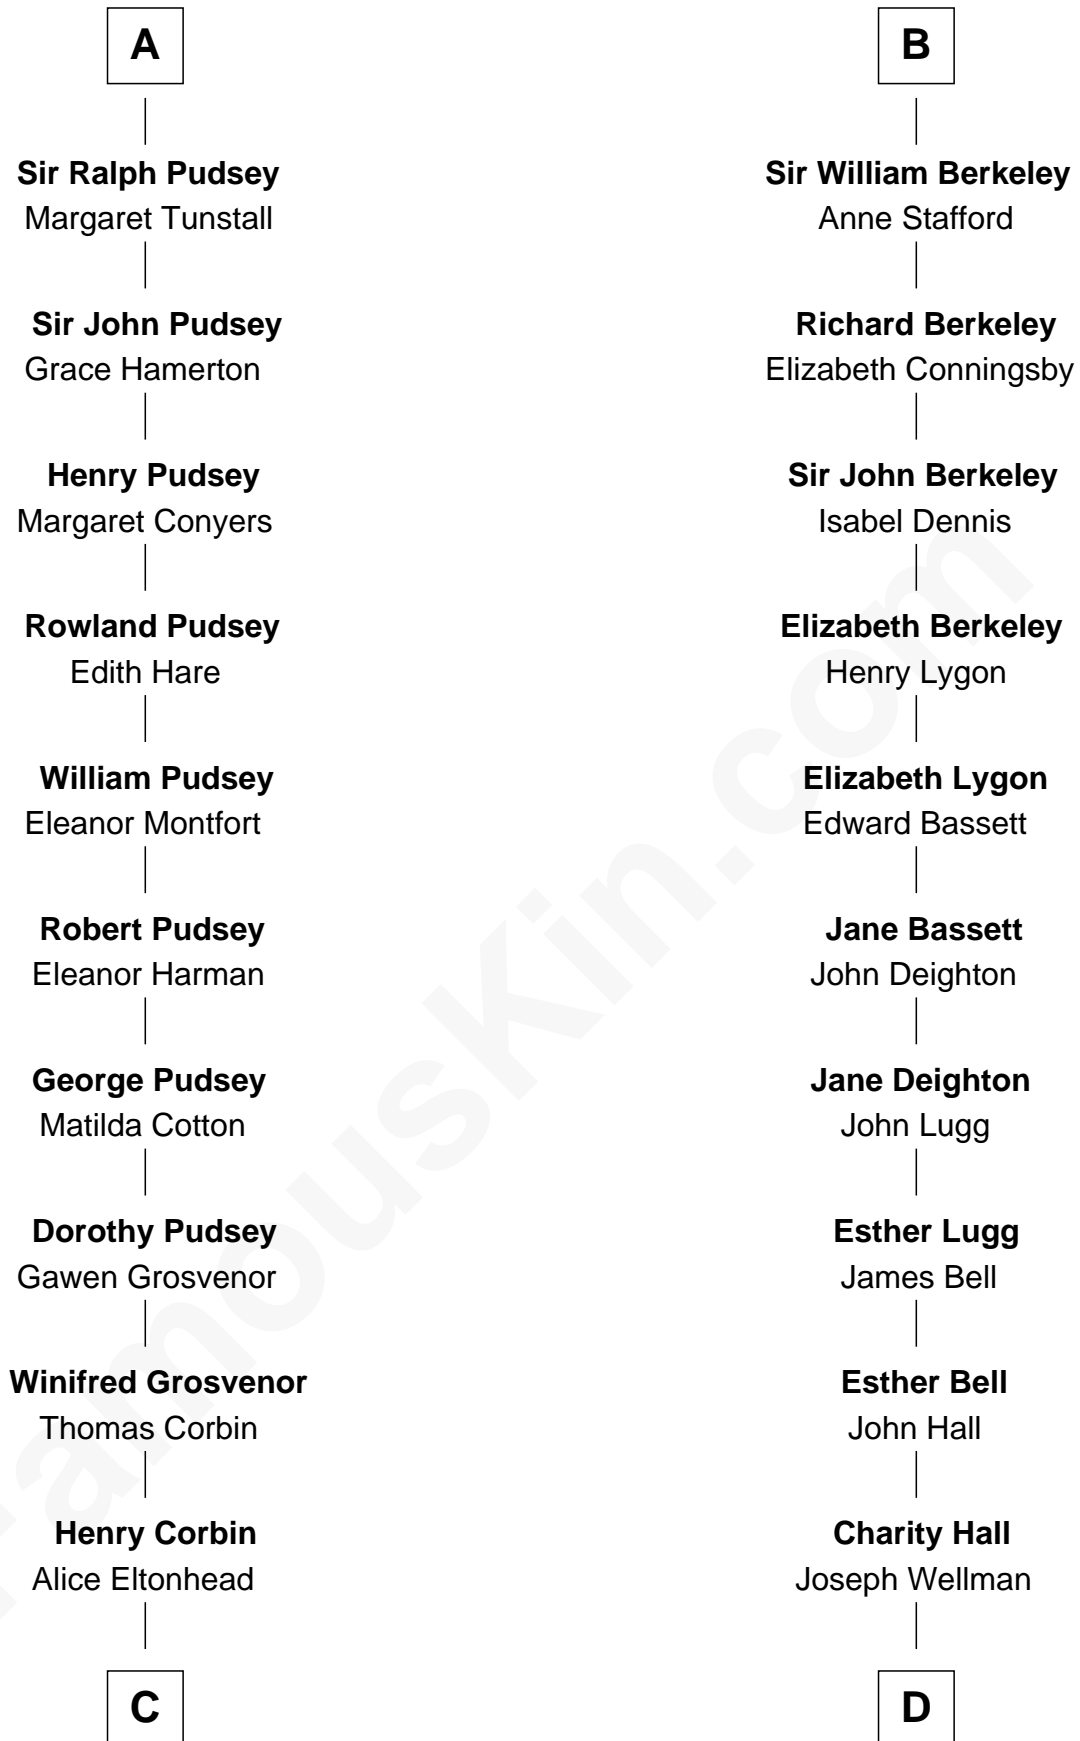

FamousKin.com

Relationship Chart of

Francis Lightfoot Lee

Signer of the Declaration of Independence

19th cousin 2 times removed of

Jack London

Author of "The Call of the Wild"

C

Laetitia Corbin

Richard Lee

Gov. Thomas Lee

Hannah Ludwell

Francis Lightfoot Lee

Signer of Declaration of Independence

D

Adam Wellman