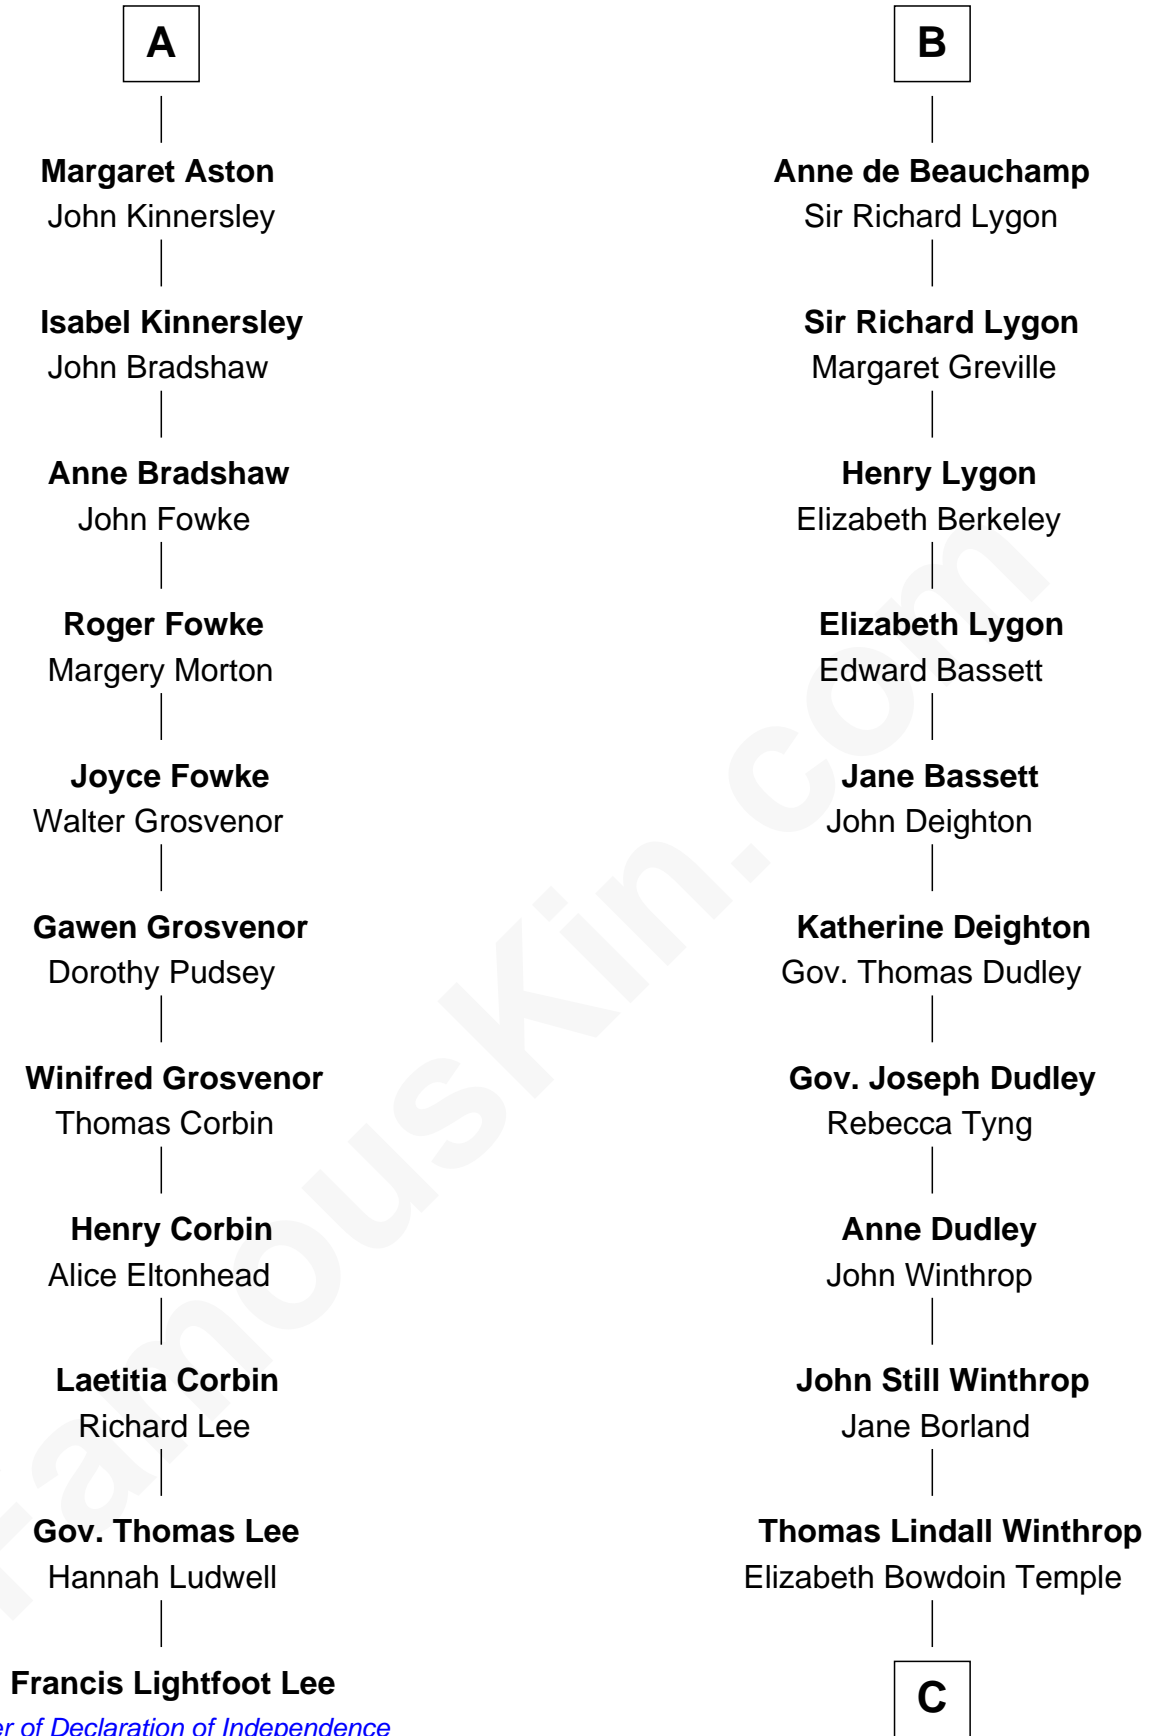

FamousKin.com

Relationship Chart of

Francis Lightfoot Lee

Signer of the Declaration of Independence

17th cousin 4 times removed of

John Kerry

68th U.S. Secretary of State

C

Robert Charles Winthrop
Elizabeth Cabot Blanchard

Robert Charles Winthrop
Elizabeth Mason

Margaret Tyndal Winthrop
James Grant Forbes

Rosemary Isabel Forbes
Richard John Kerry

John Kerry
68th U.S. Secretary of State