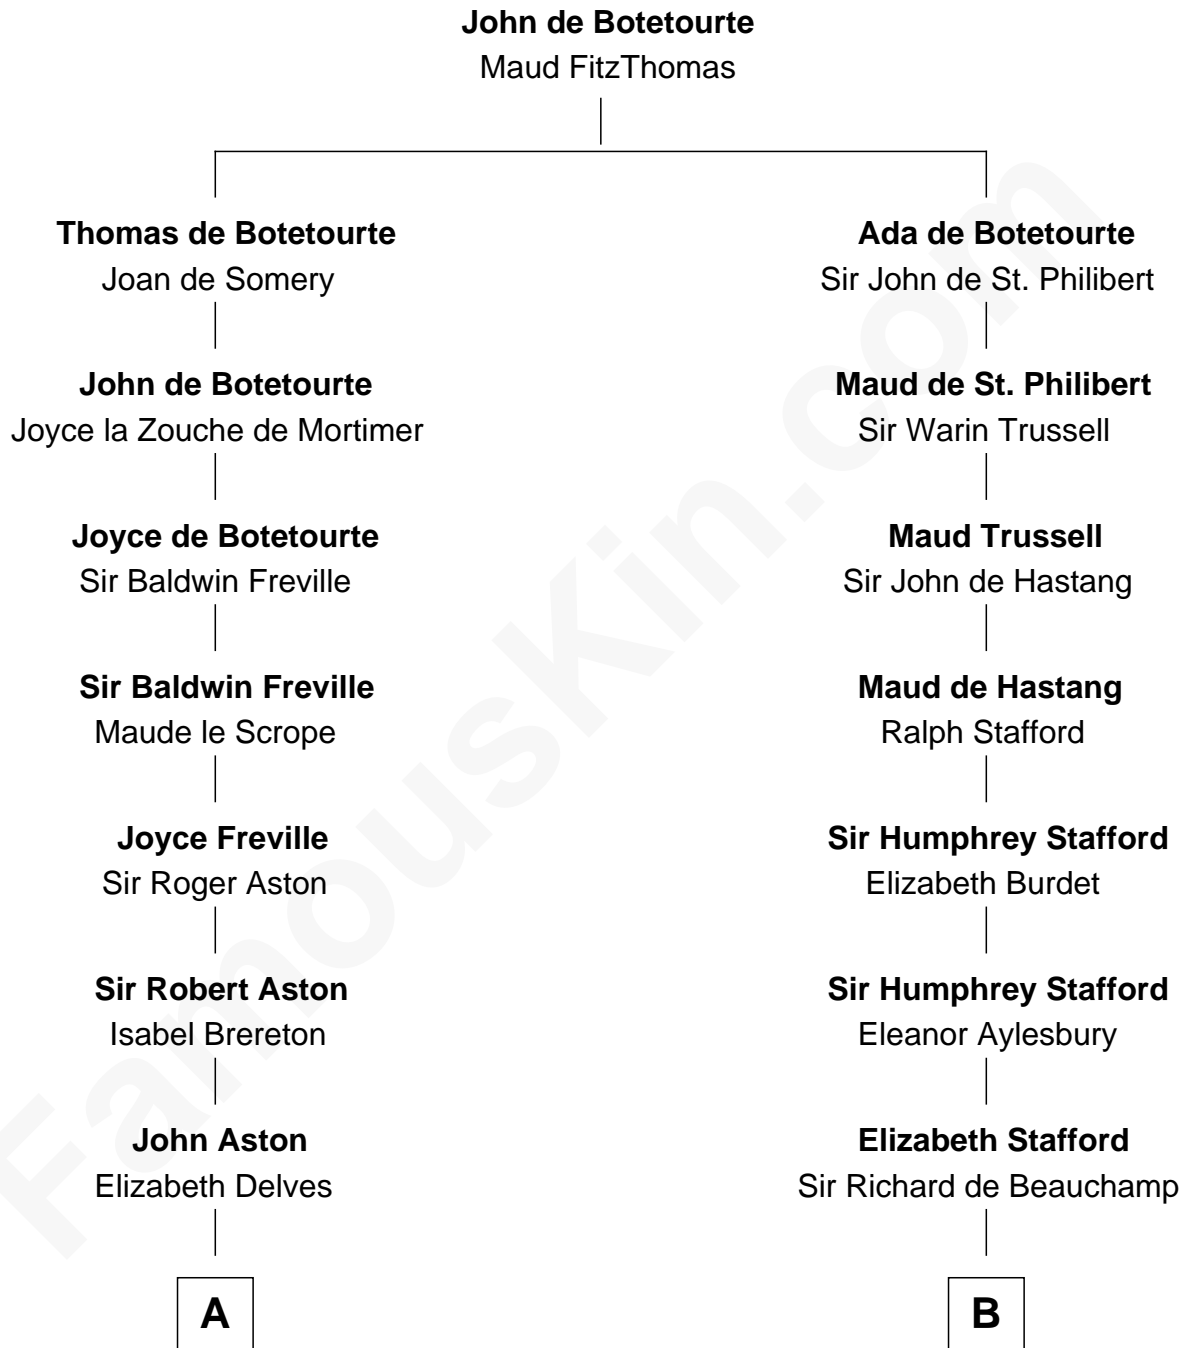

FamousKin.com

Relationship Chart of

Francis Lightfoot Lee

Signer of the Declaration of Independence

17th cousin 4 times removed of

John Kerry

68th U.S. Secretary of State

C

Robert Charles Winthrop
Elizabeth Cabot Blanchard

Robert Charles Winthrop
Elizabeth Mason

Margaret Tyndal Winthrop
James Grant Forbes

Rosemary Isabel Forbes
Richard John Kerry

John Kerry
68th U.S. Secretary of State