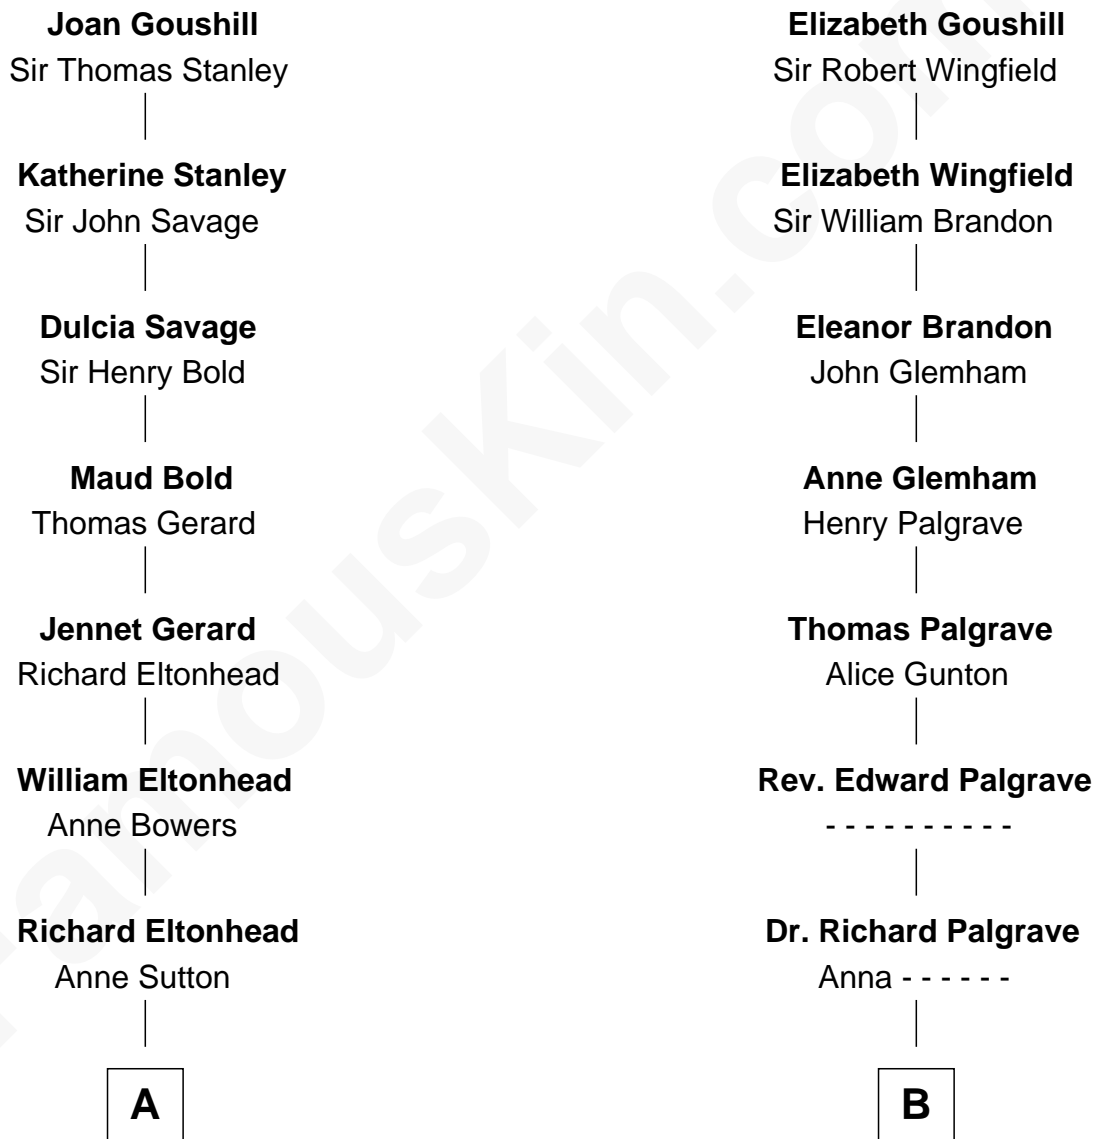

## Relationship Chart of

### Francis Lightfoot Lee

*Signer of the Declaration of Independence*

**10th cousin 9 times removed of**

**Jeb Bush**

*43rd Governor of Florida*

**Sir Robert Goushill**

Elizabeth Fitzalan

**C**

**Prescott Sheldon Bush**

Dorothy Wear Walker

**George Herbert Walker Bush**

Barbara Pierce

**Jeb Bush**

*43rd Governor of Florida*

FamousKin.com