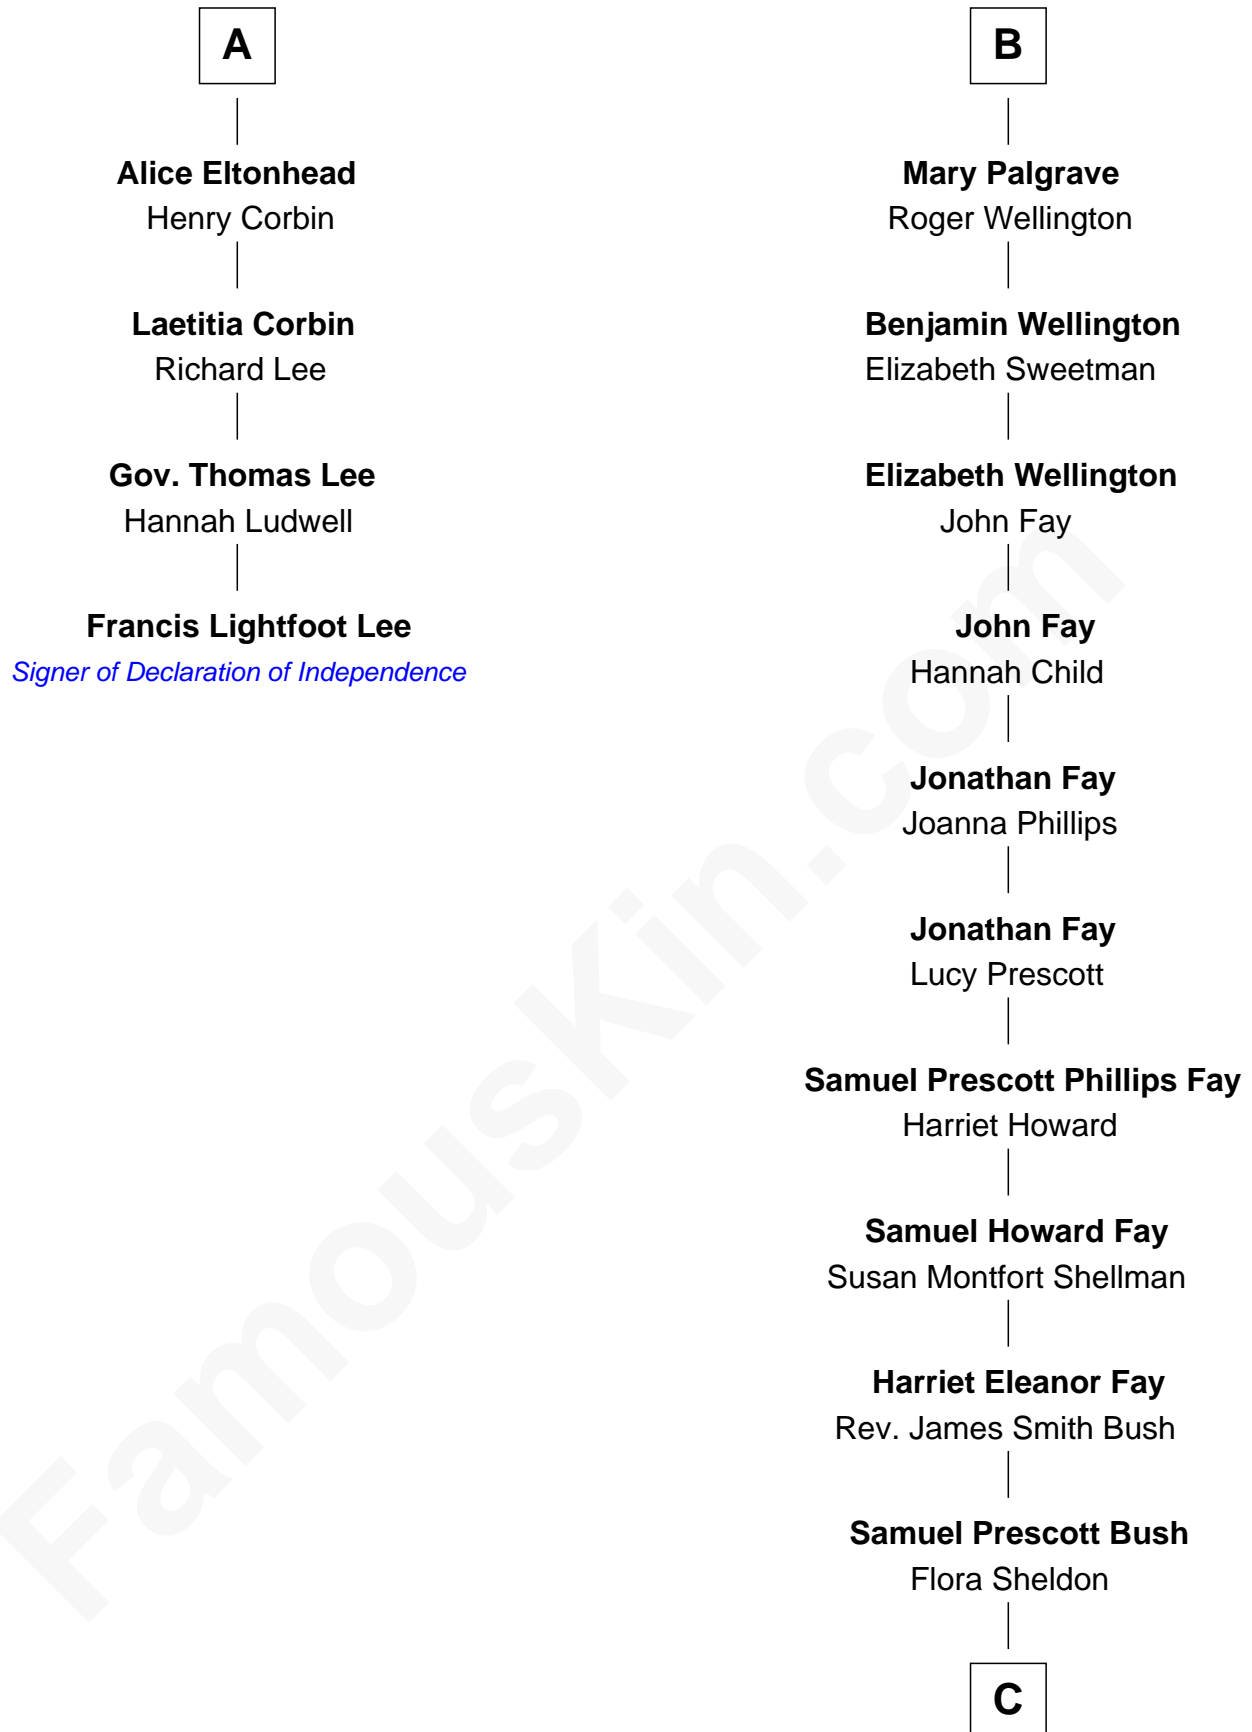

## Relationship Chart of

### Francis Lightfoot Lee

*Signer of the Declaration of Independence*

**10th cousin 9 times removed of**

**Jeb Bush**

*43rd Governor of Florida*

**Sir Robert Goushill**

Elizabeth Fitzalan

**C**

**Prescott Sheldon Bush**

Dorothy Wear Walker

**George Herbert Walker Bush**

Barbara Pierce

**Jeb Bush**

*43rd Governor of Florida*

FamousKin.com