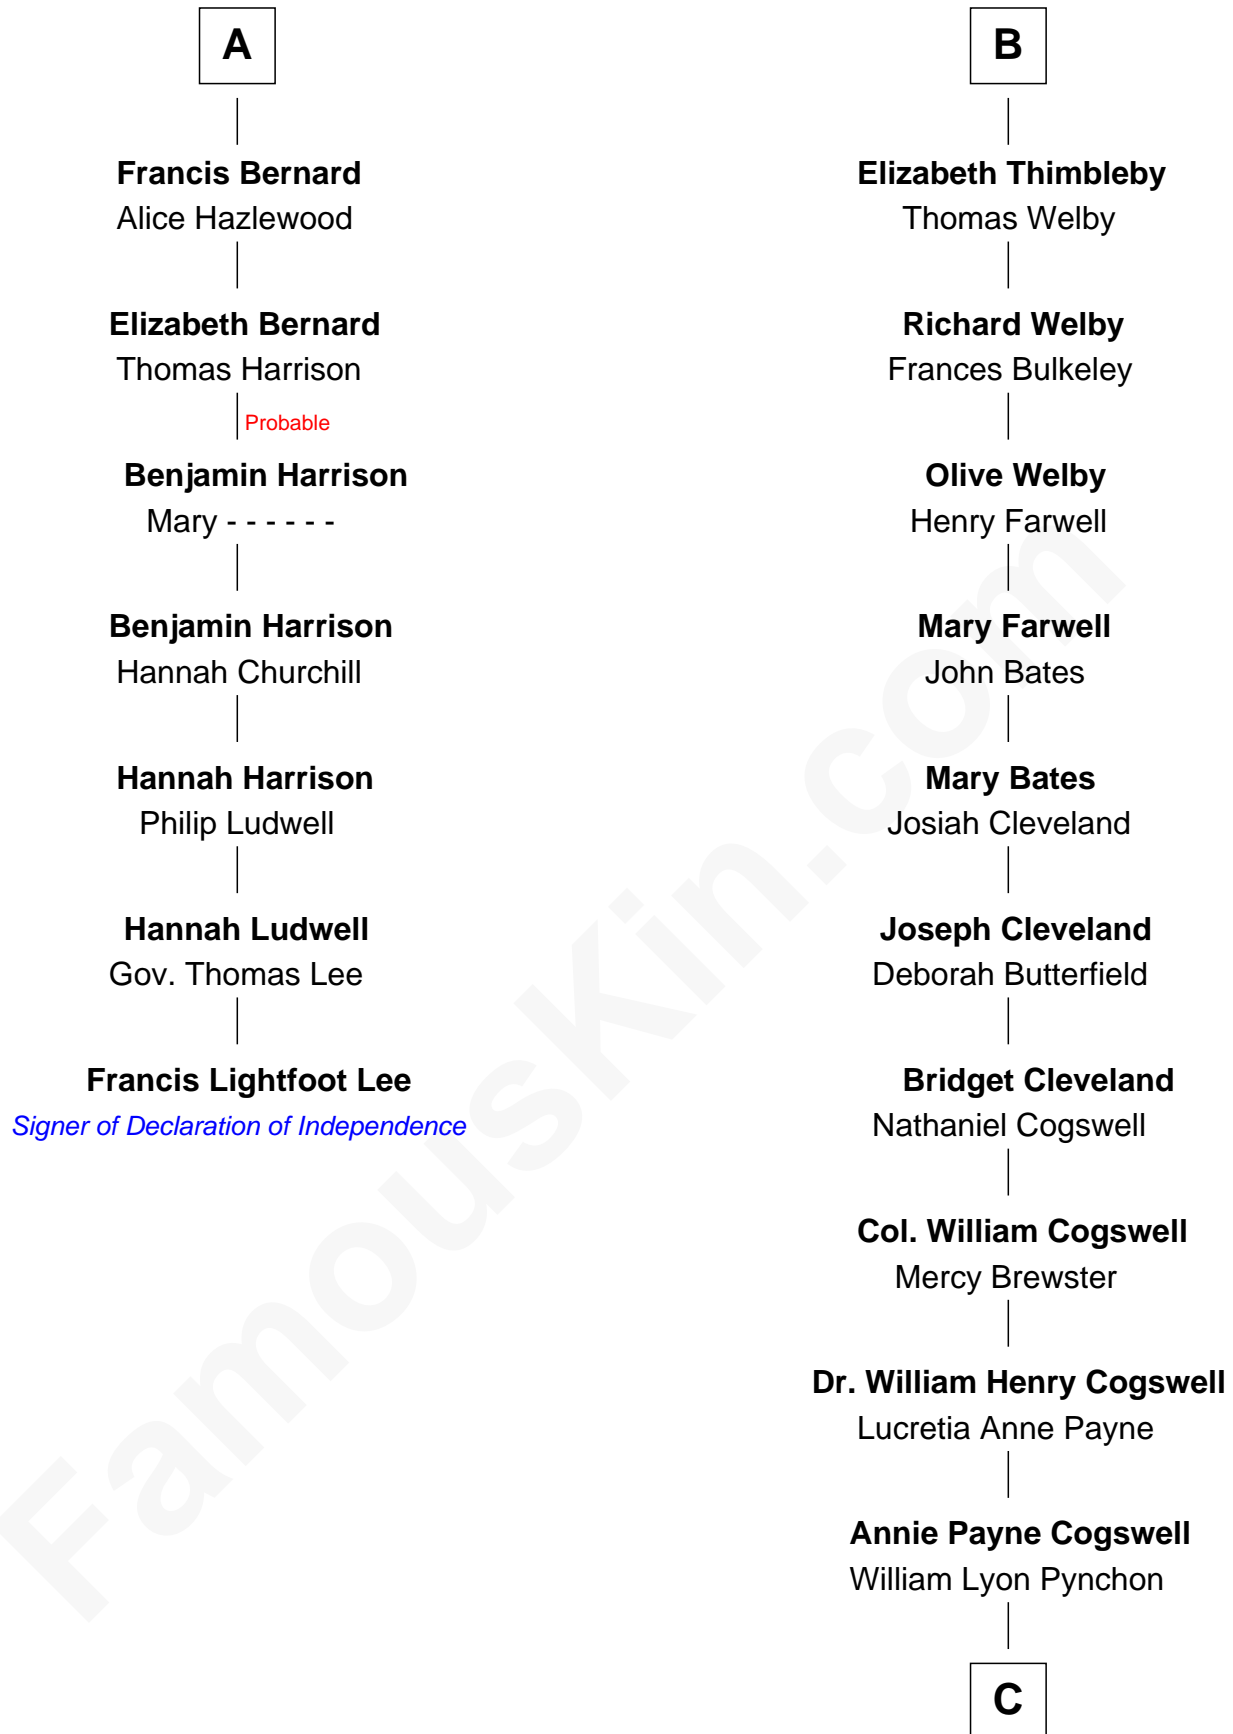

FamousKin.com

Relationship Chart of

Francis Lightfoot Lee

Signer of the Declaration of Independence

13th cousin 6 times removed of

Thomas Pynchon
American Novelist

Sir William de Ros
Margery de Badlesmere

C

William Henry Chichele Pynchon

Carrie Susan Moyses

Thomas Ruggles Pynchon

Catherine Frances Bennett

Thomas Pynchon

Novelist

FamousKin.com