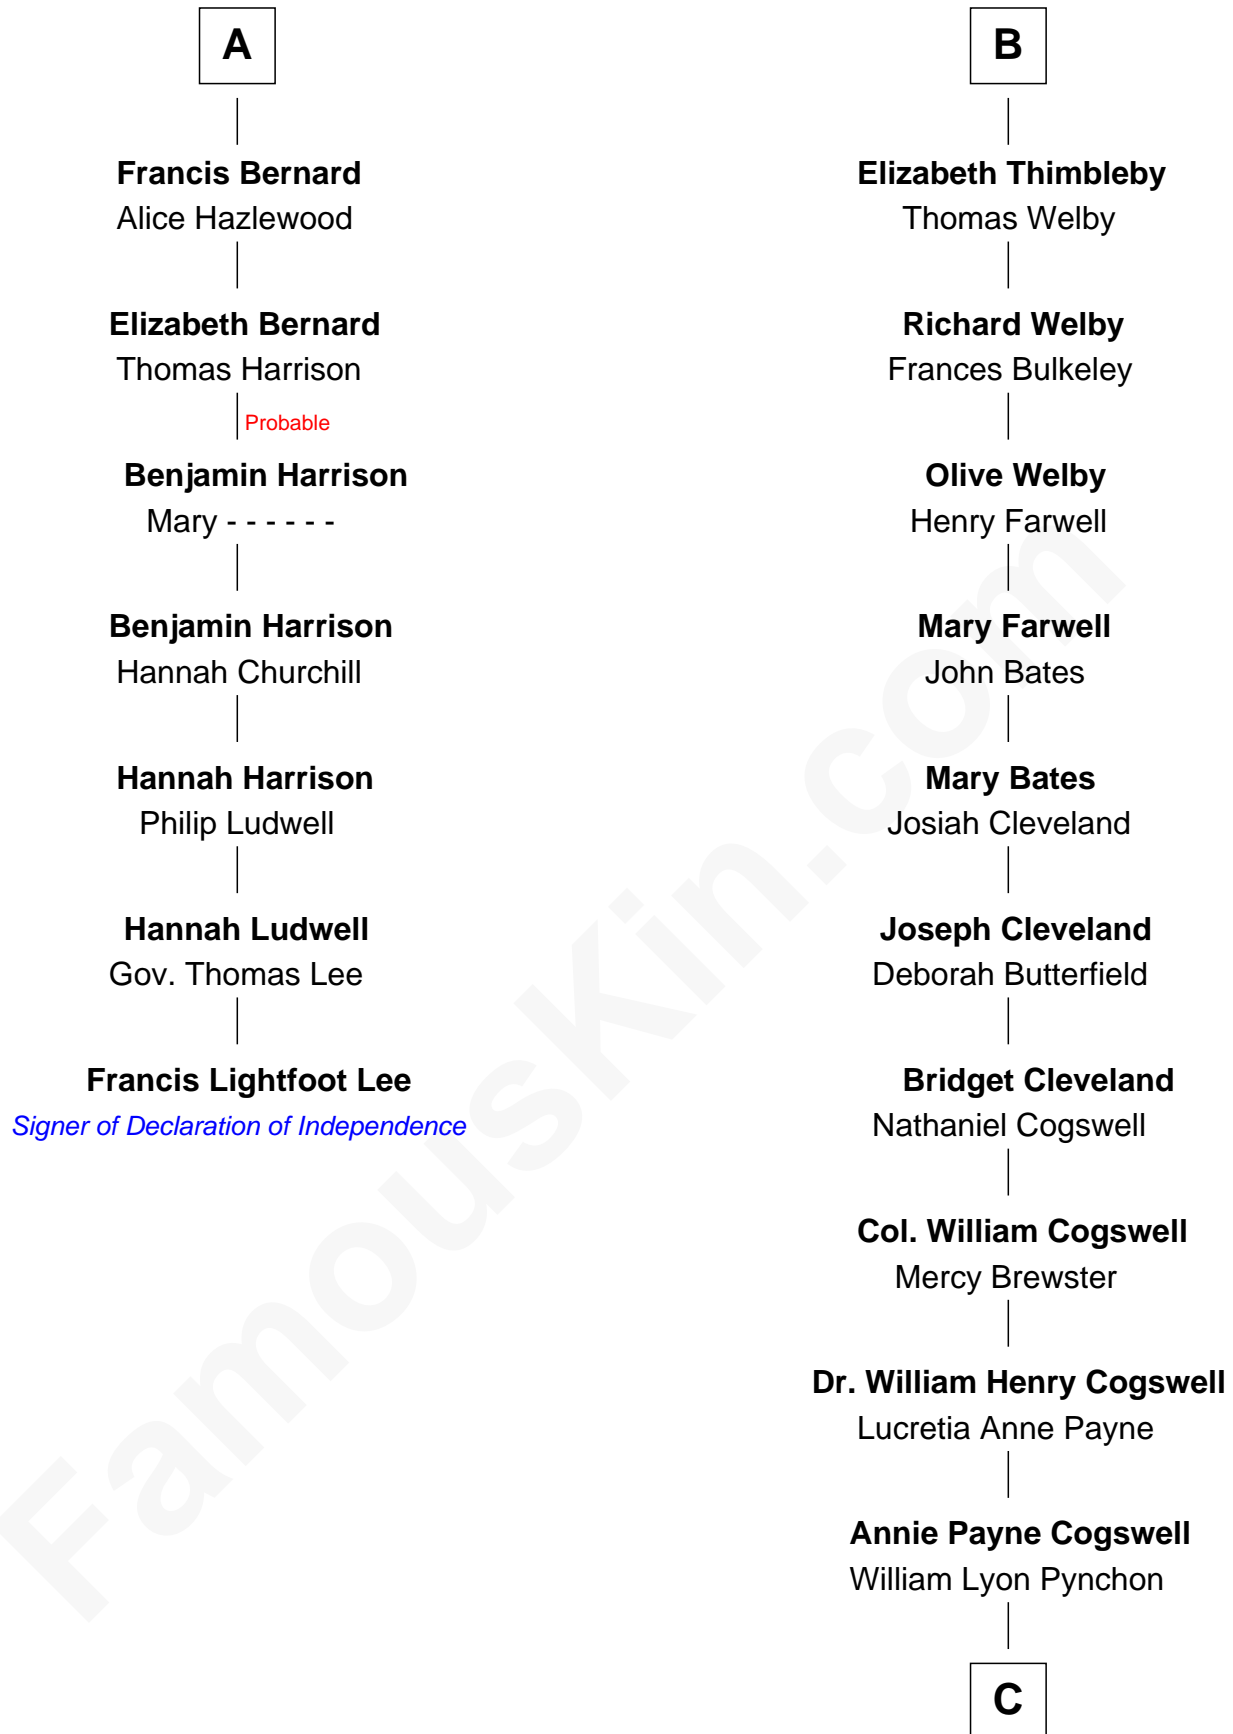

## Relationship Chart of

### Francis Lightfoot Lee

*Signer of the Declaration of Independence*

13th cousin 6 times removed of

**Thomas Pynchon**  
*American Novelist*

**Margaret de Audley**  
Ralph de Stafford

C

William Henry Chichele Pynchon