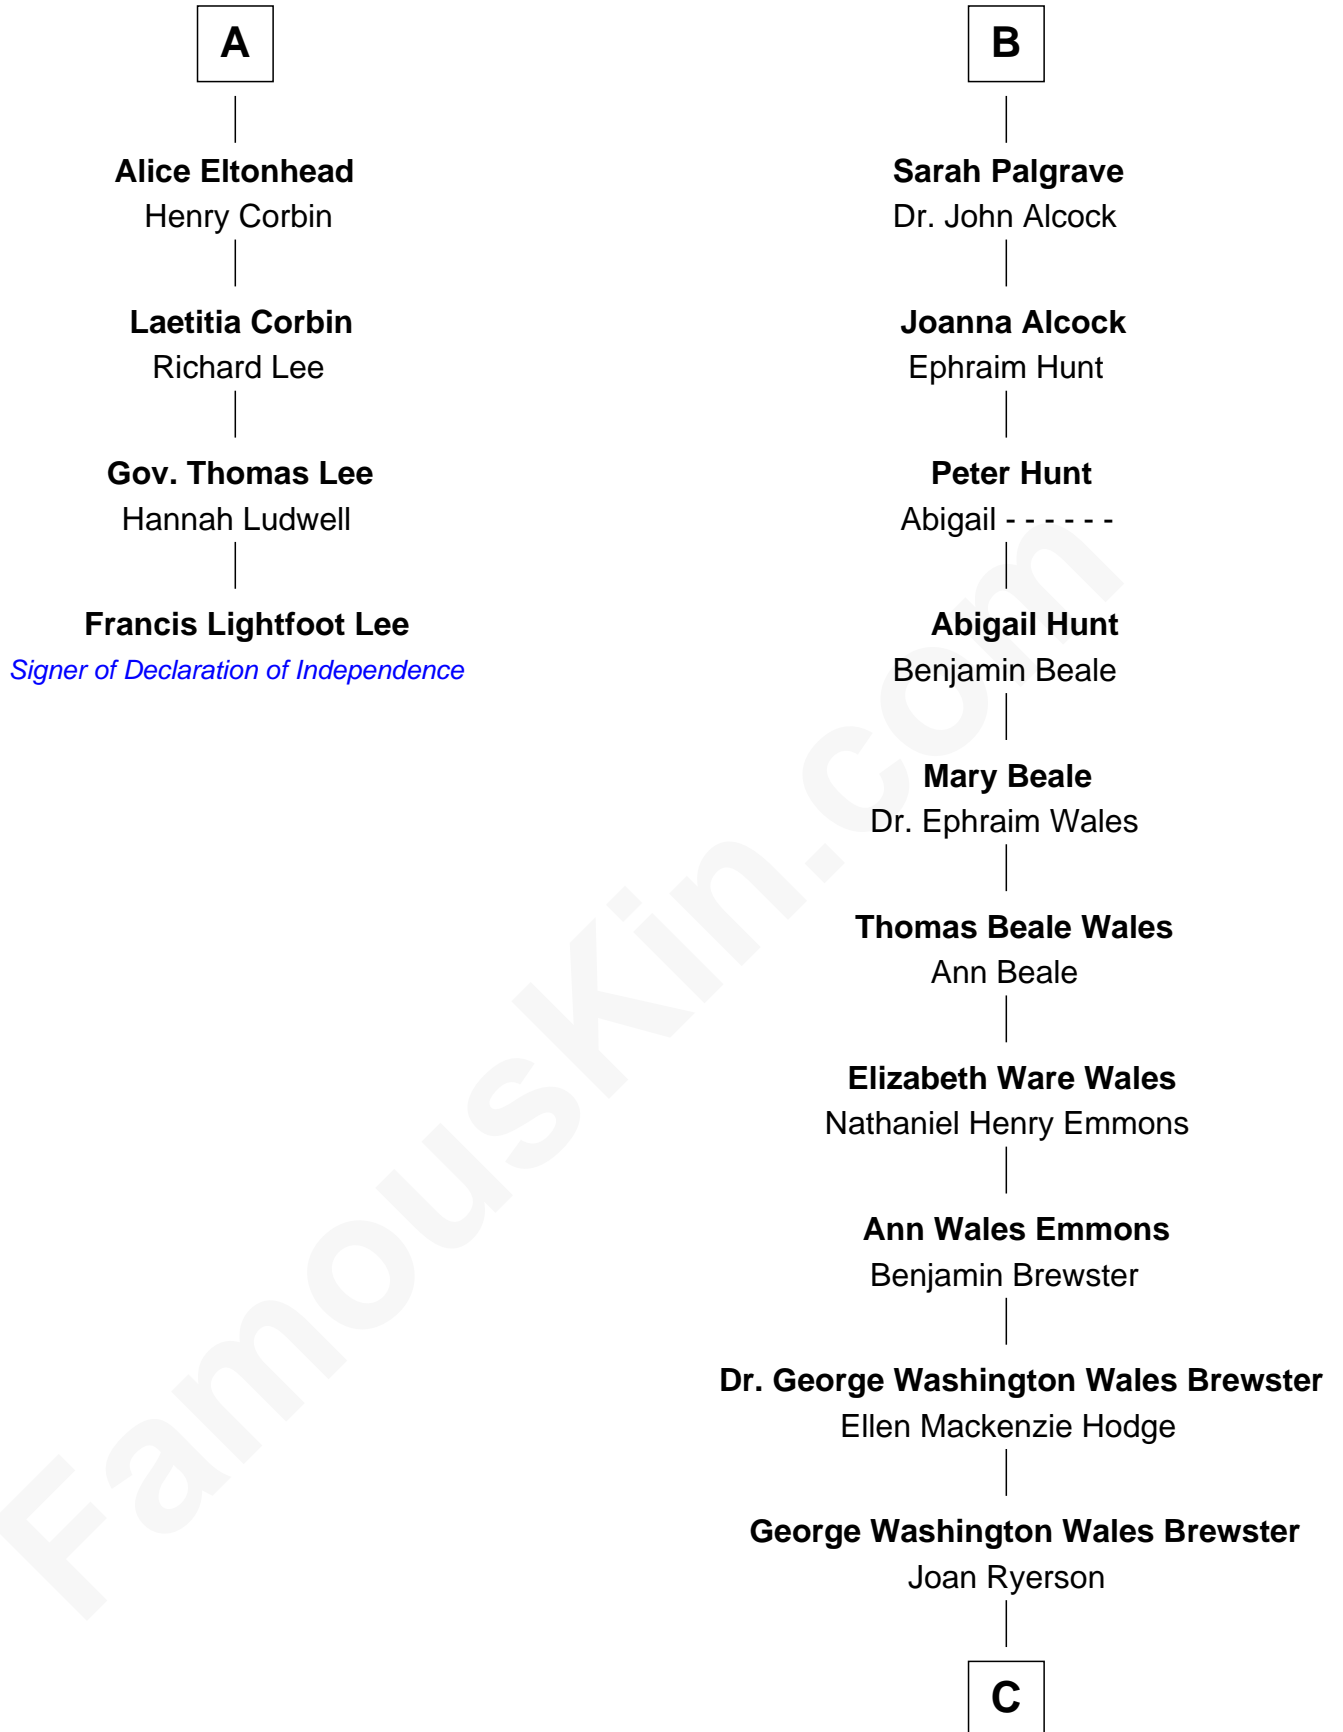

### Francis Lightfoot Lee

*Signer of the Declaration of Independence*

10th cousin 8 times removed of

**Paget Brewster**  
TV Actress

**Sir Robert Goushill**  
Elizabeth Fitzalan

**Joan Goushill**  
Sir Thomas Stanley

**Katherine Stanley**  
Sir John Savage

**Dulcia Savage**  
Sir Henry Bold

**Maud Bold**  
Thomas Gerard

**Jennet Gerard**  
Richard Eltonhead

**William Eltonhead**  
Anne Bowers

**Richard Eltonhead**  
Anne Sutton

**A**

**Elizabeth Goushill**  
Sir Robert Wingfield

**Elizabeth Wingfield**  
Sir William Brandon

**Eleanor Brandon**  
John Glemham

**Anne Glemham**  
Henry Palgrave

**Thomas Palgrave**  
Alice Gunton

**Rev. Edward Palgrave**  
-----

**Dr. Richard Palgrave**  
Anna -----

**B**

C

Galen Brewster  
Hathaway Tew

Paget Brewster  
*TV Actress*

FamousKin.com