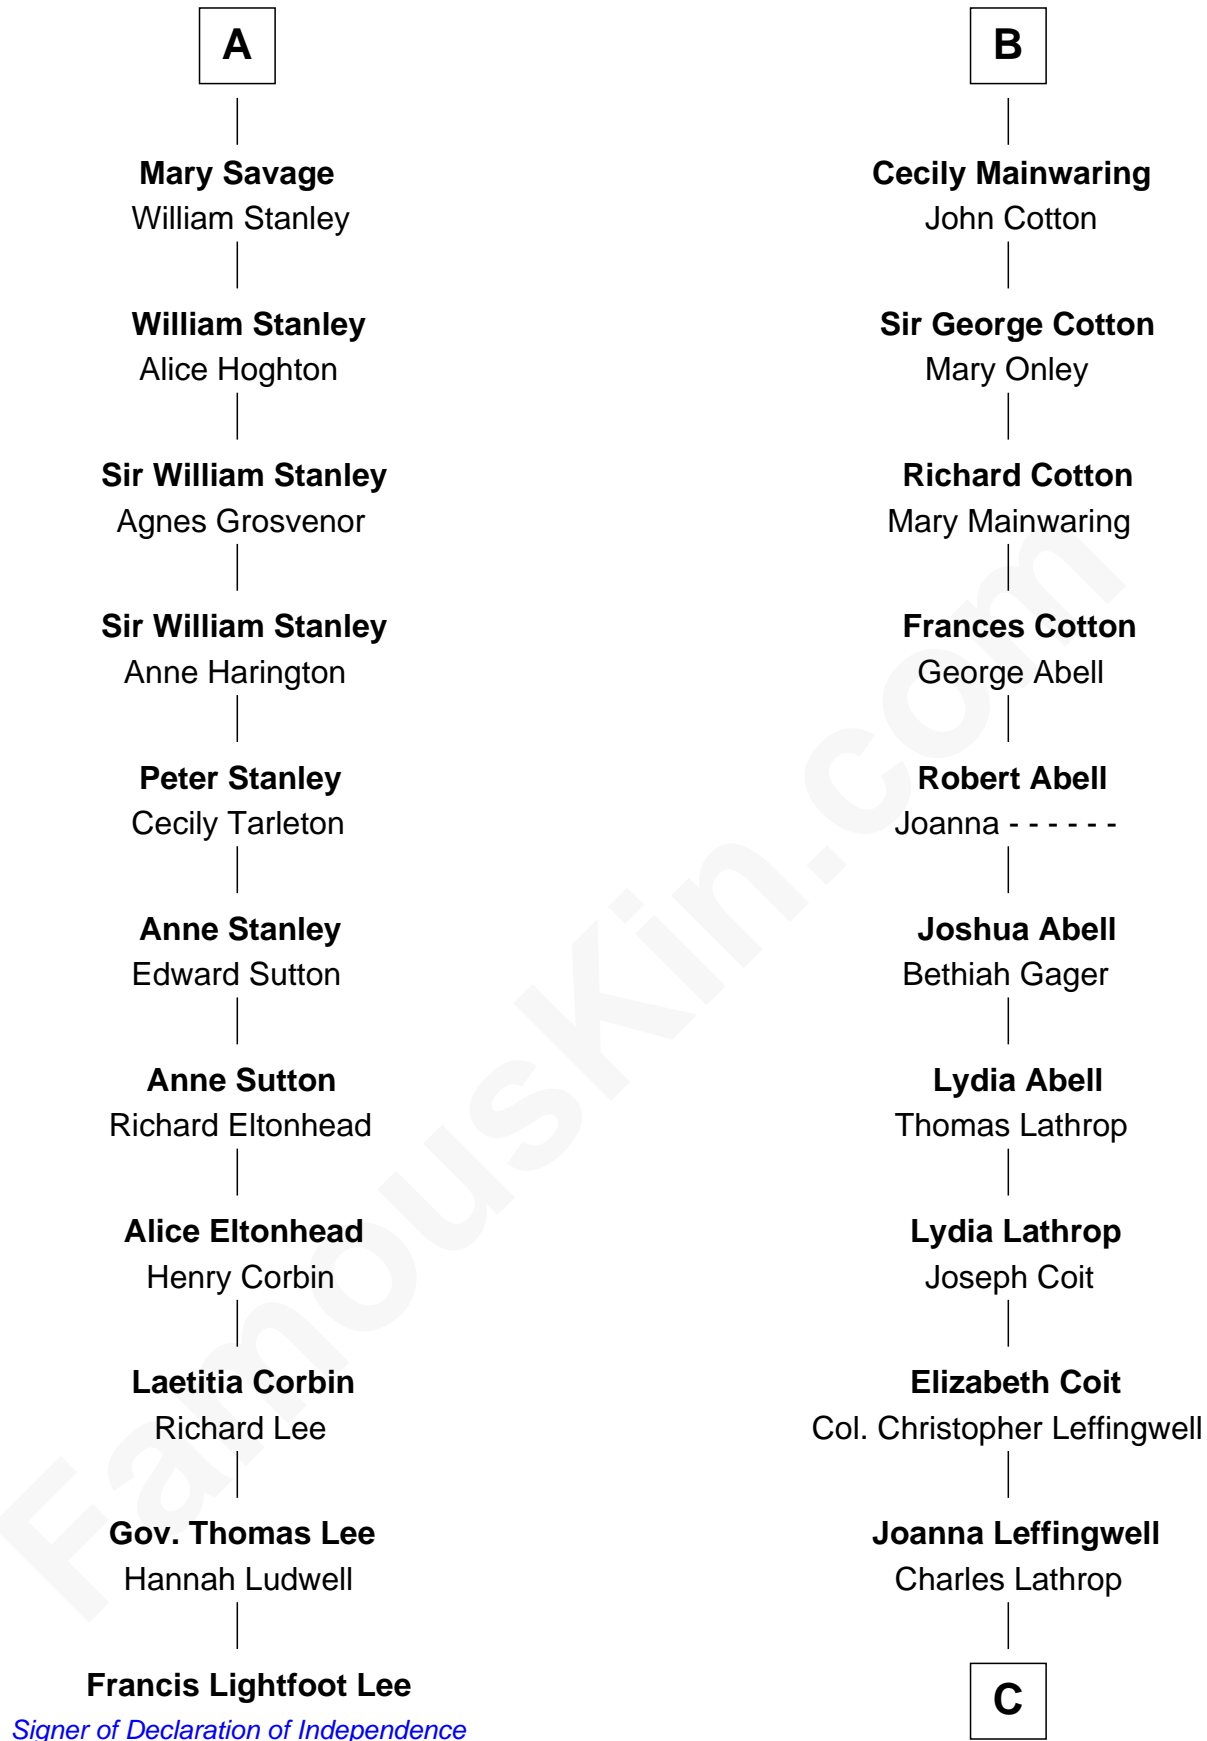

FamousKin.com

Relationship Chart of

Francis Lightfoot Lee

Signer of the Declaration of Independence

17th cousin 3 times removed of

Allen Dulles

5th Director of the C.I.A.

Sir Roger de Quincy
Helen of Galloway