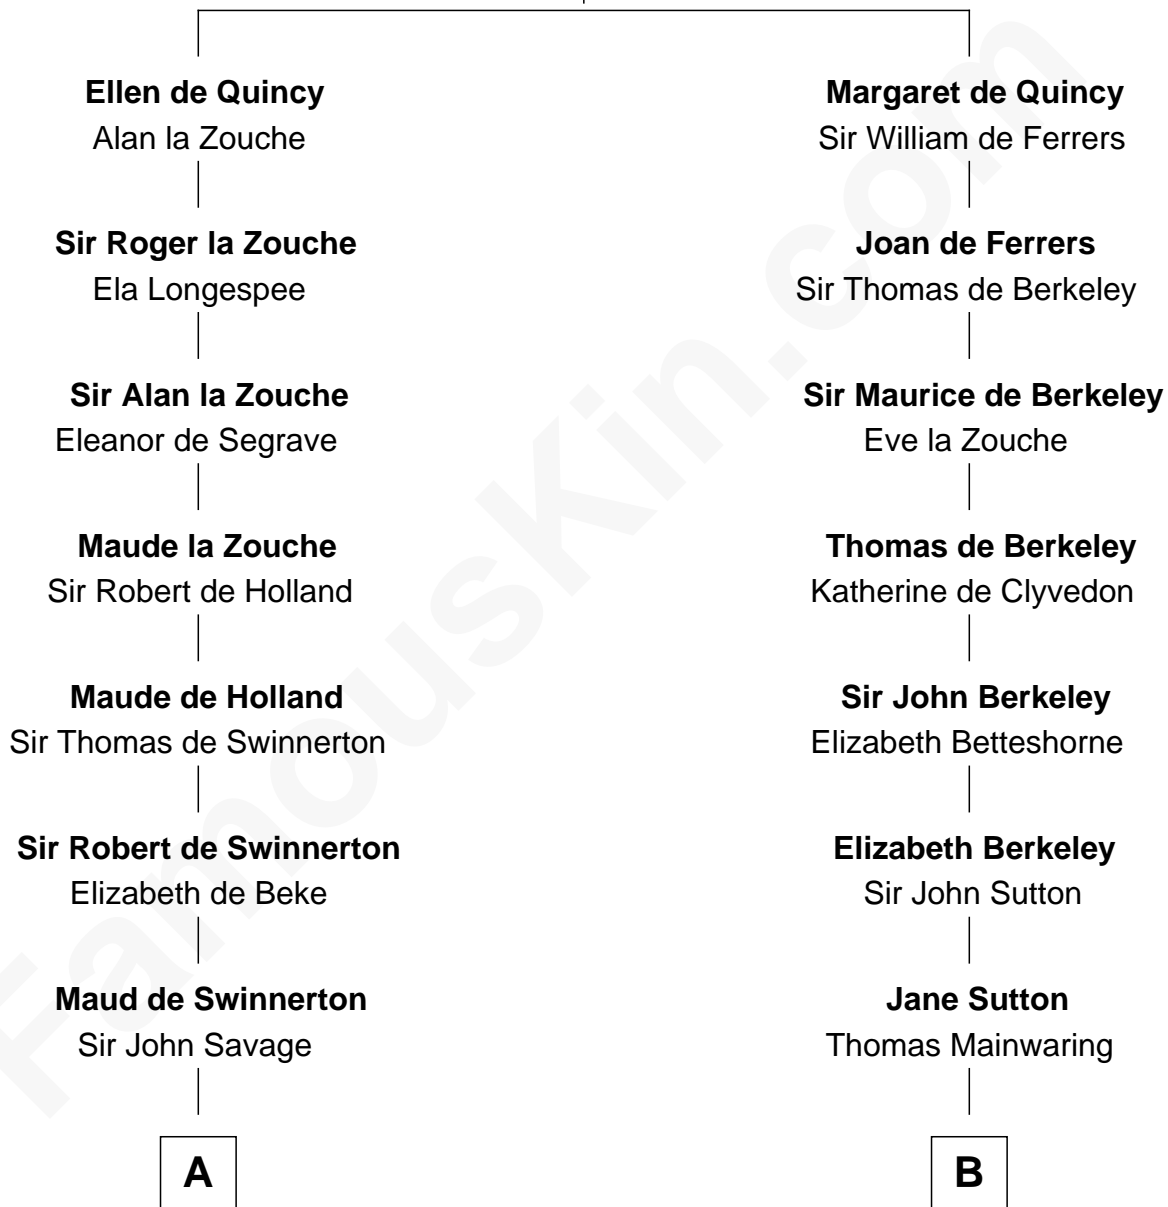

FamousKin.com

Relationship Chart of

Francis Lightfoot Lee

Signer of the Declaration of Independence

17th cousin 3 times removed of

Allen Dulles

5th Director of the C.I.A.

Sir Roger de Quincy
Helen of Galloway