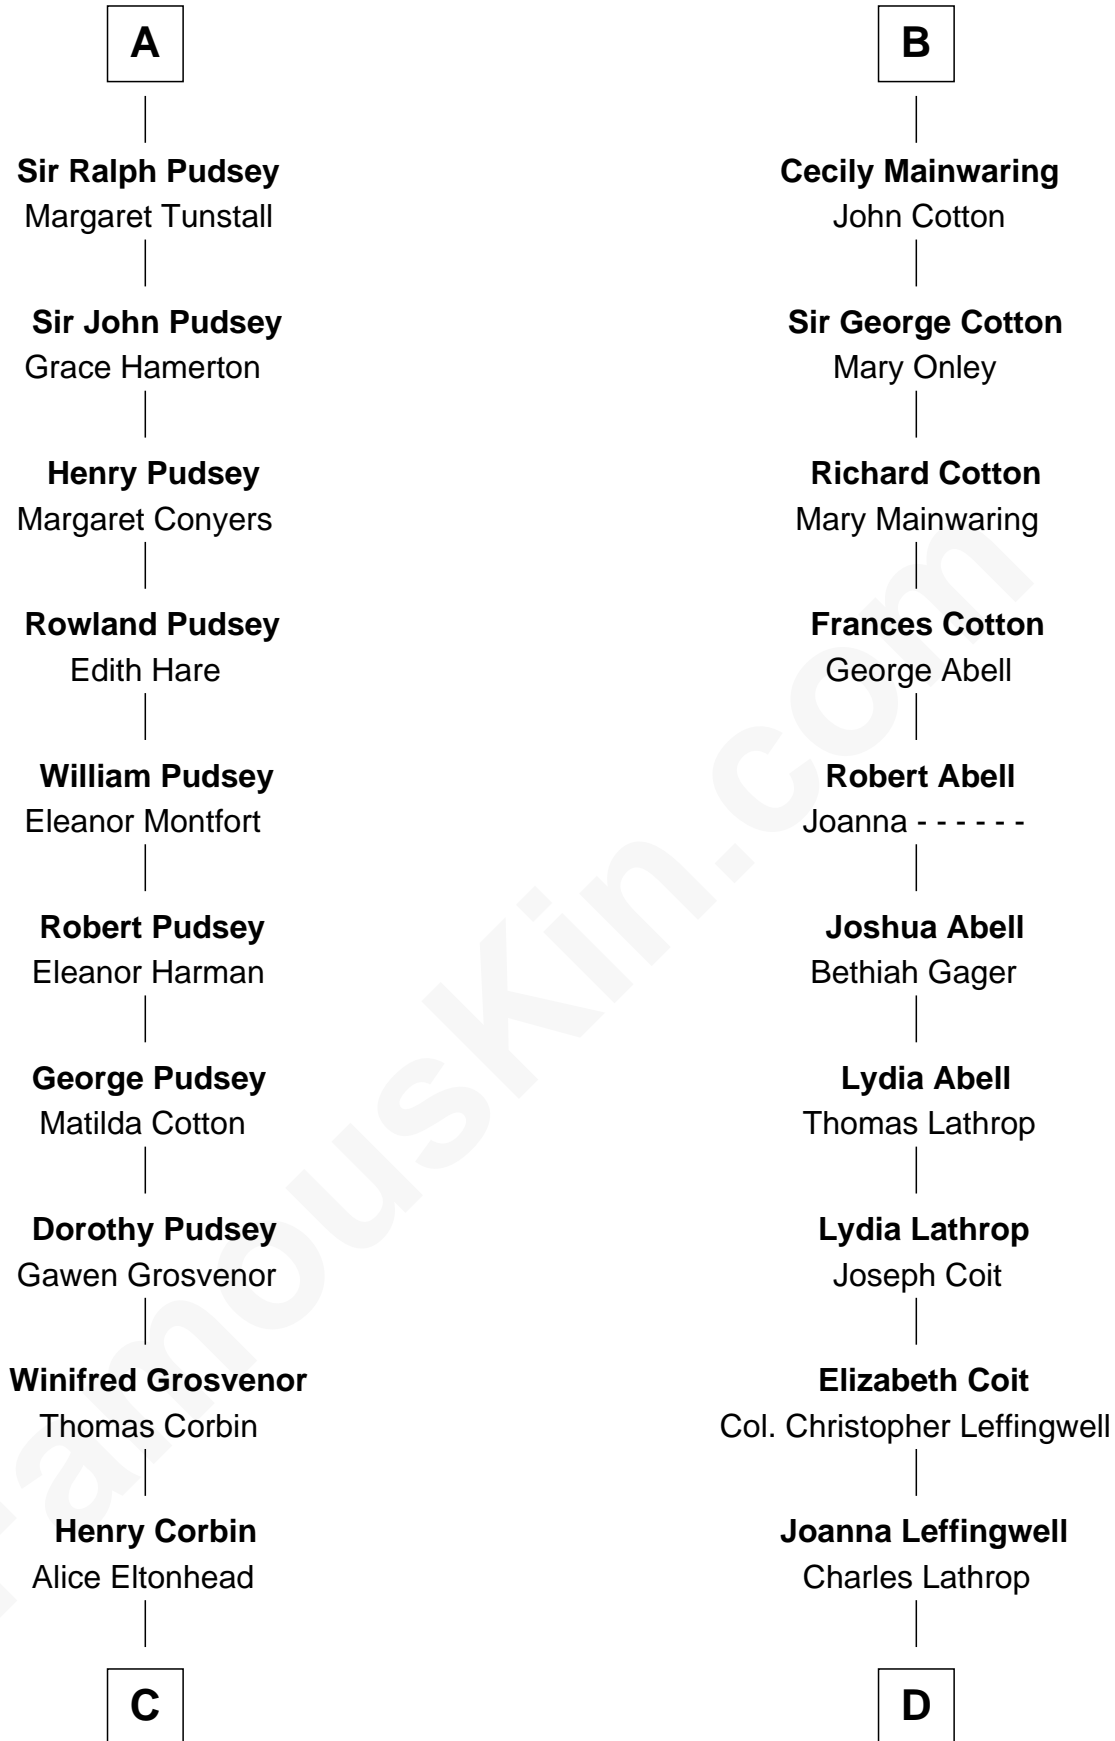

## Relationship Chart of

### Francis Lightfoot Lee

*Signer of the Declaration of Independence*

19th cousin 1 time removed of

### John Foster Dulles

*52nd U.S. Secretary of State*

**C**

**Laetitia Corbin**

Richard Lee

**Gov. Thomas Lee**

Hannah Ludwell

**Francis Lightfoot Lee**