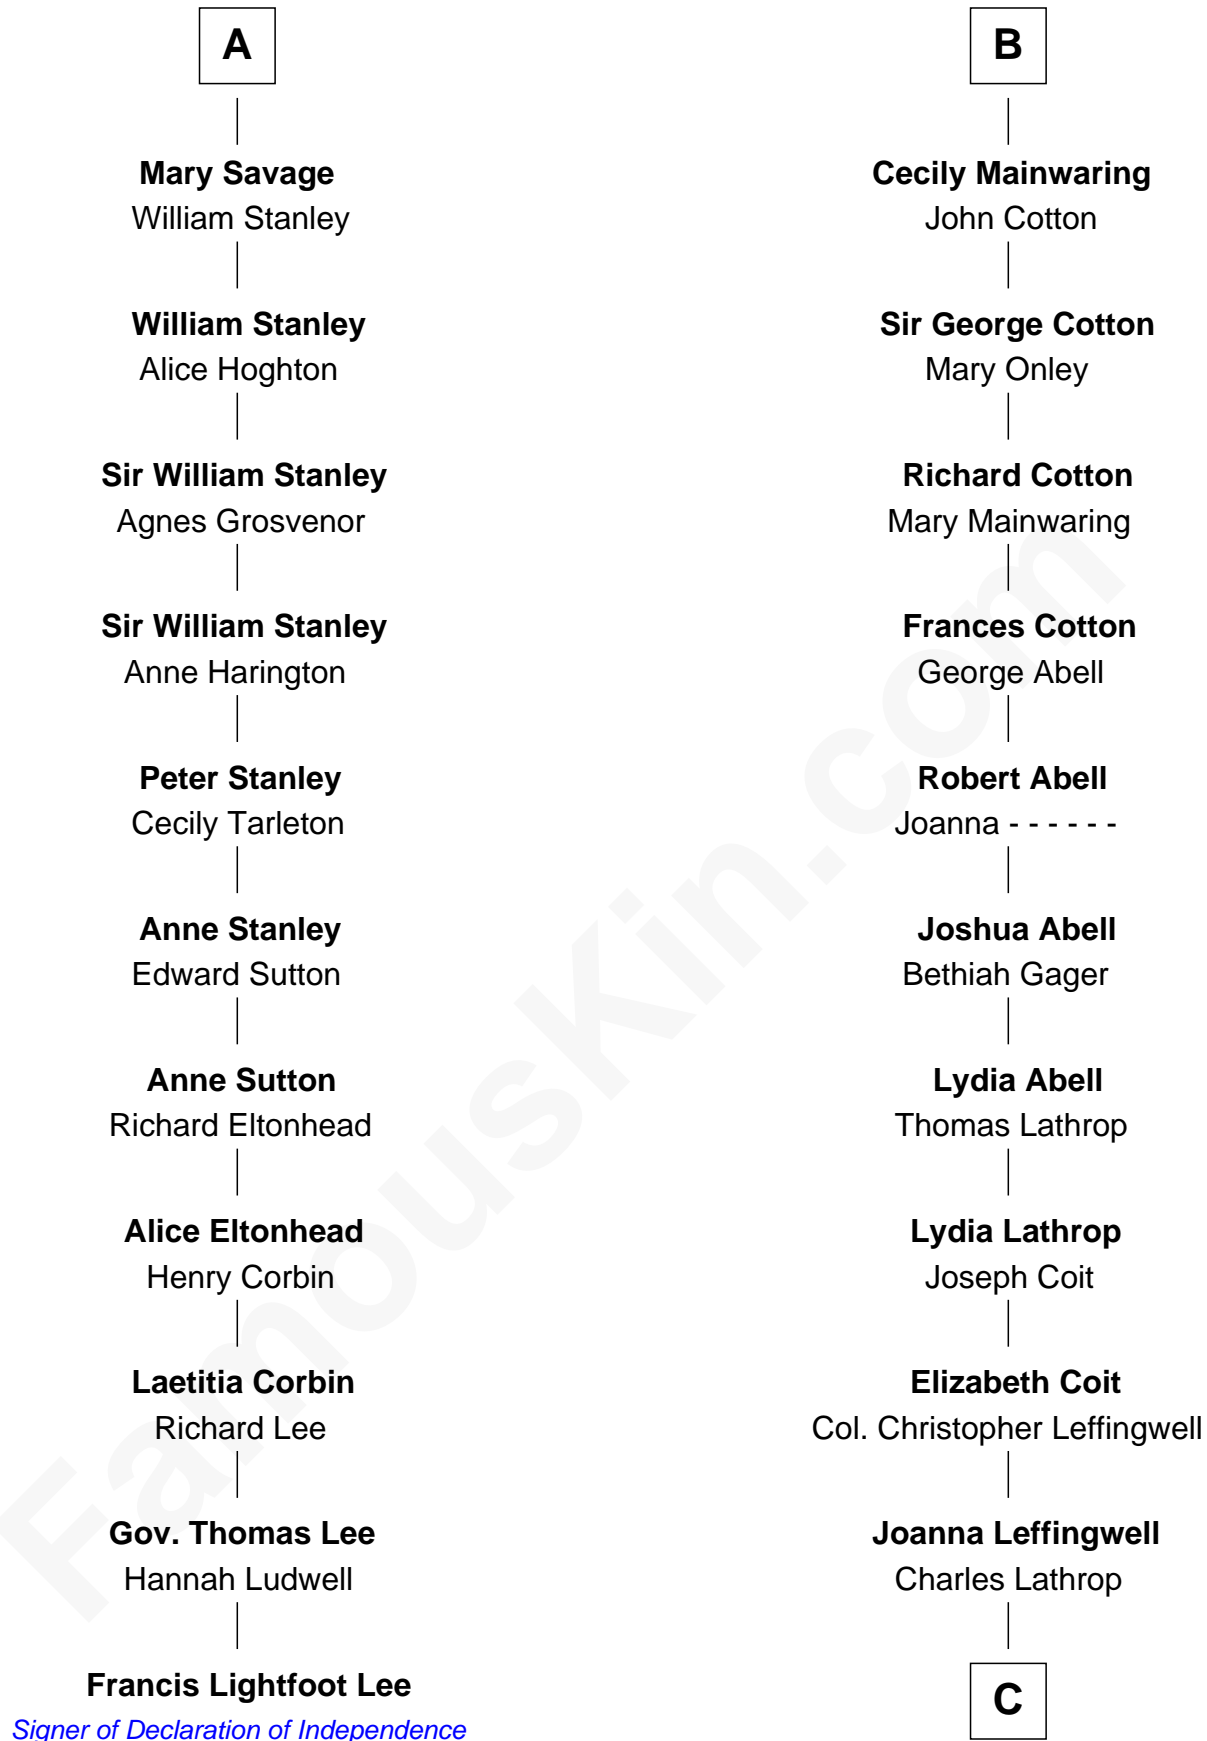

## Relationship Chart of

### Francis Lightfoot Lee

*Signer of the Declaration of Independence*

17th cousin 3 times removed of

**John Foster Dulles**

*52nd U.S. Secretary of State*

C

Harriet Wadsworth Lathrop

Rev. Miron Winslow