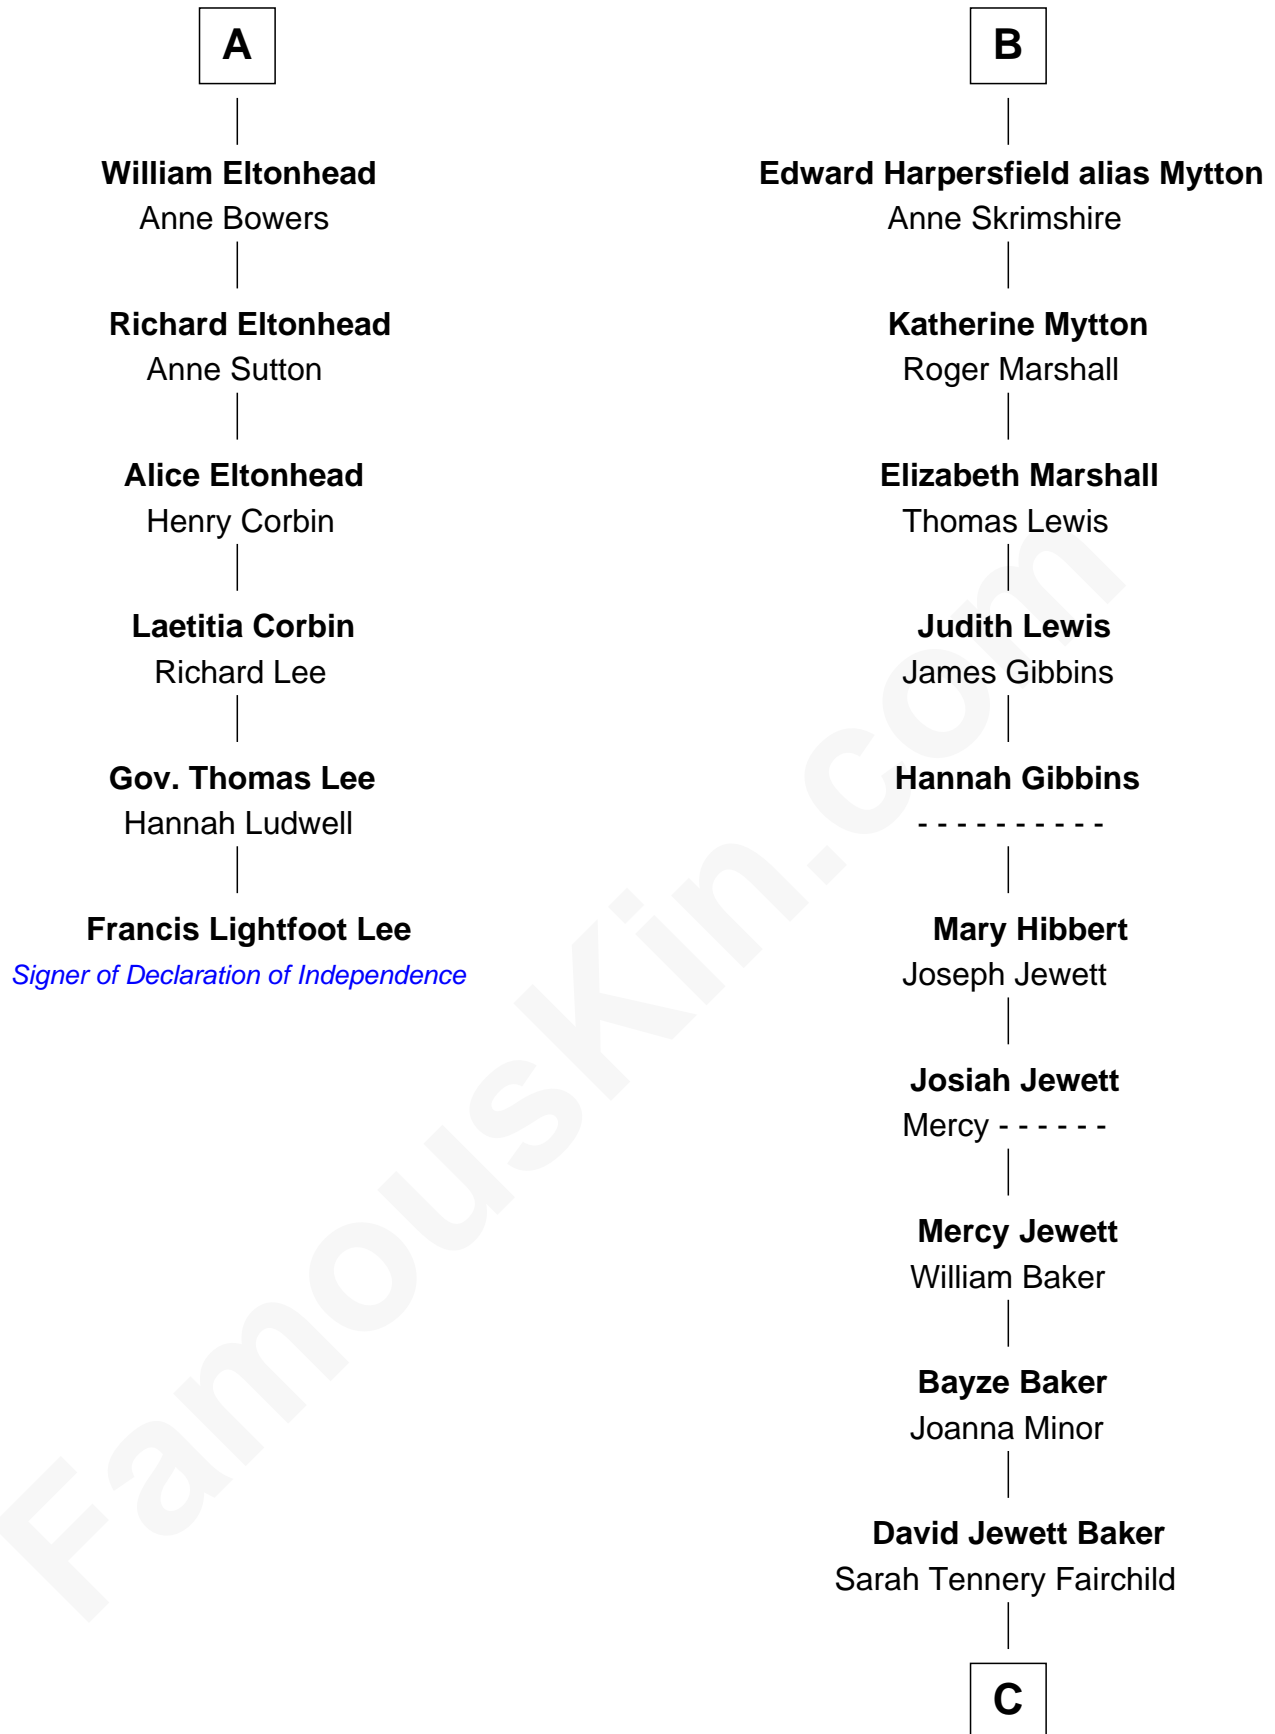

## Relationship Chart of

### Francis Lightfoot Lee

*Signer of the Declaration of Independence*

12th cousin 9 times removed of

**Chevy Chase**

*Comedian, Actor and Writer*

**C**

**Sarah Tennery Baker**

Col. Lyne Shackelford Metcalfe

**Grace Metcalfe**

Charles Denison Chase

**Edward Leigh Chase**

Mabel Penrose Tinsley

**Edward Tinsley Chase**

Cathalene Parker Browning

**Chevy Chase**

*Comedian, Actor and Writer*