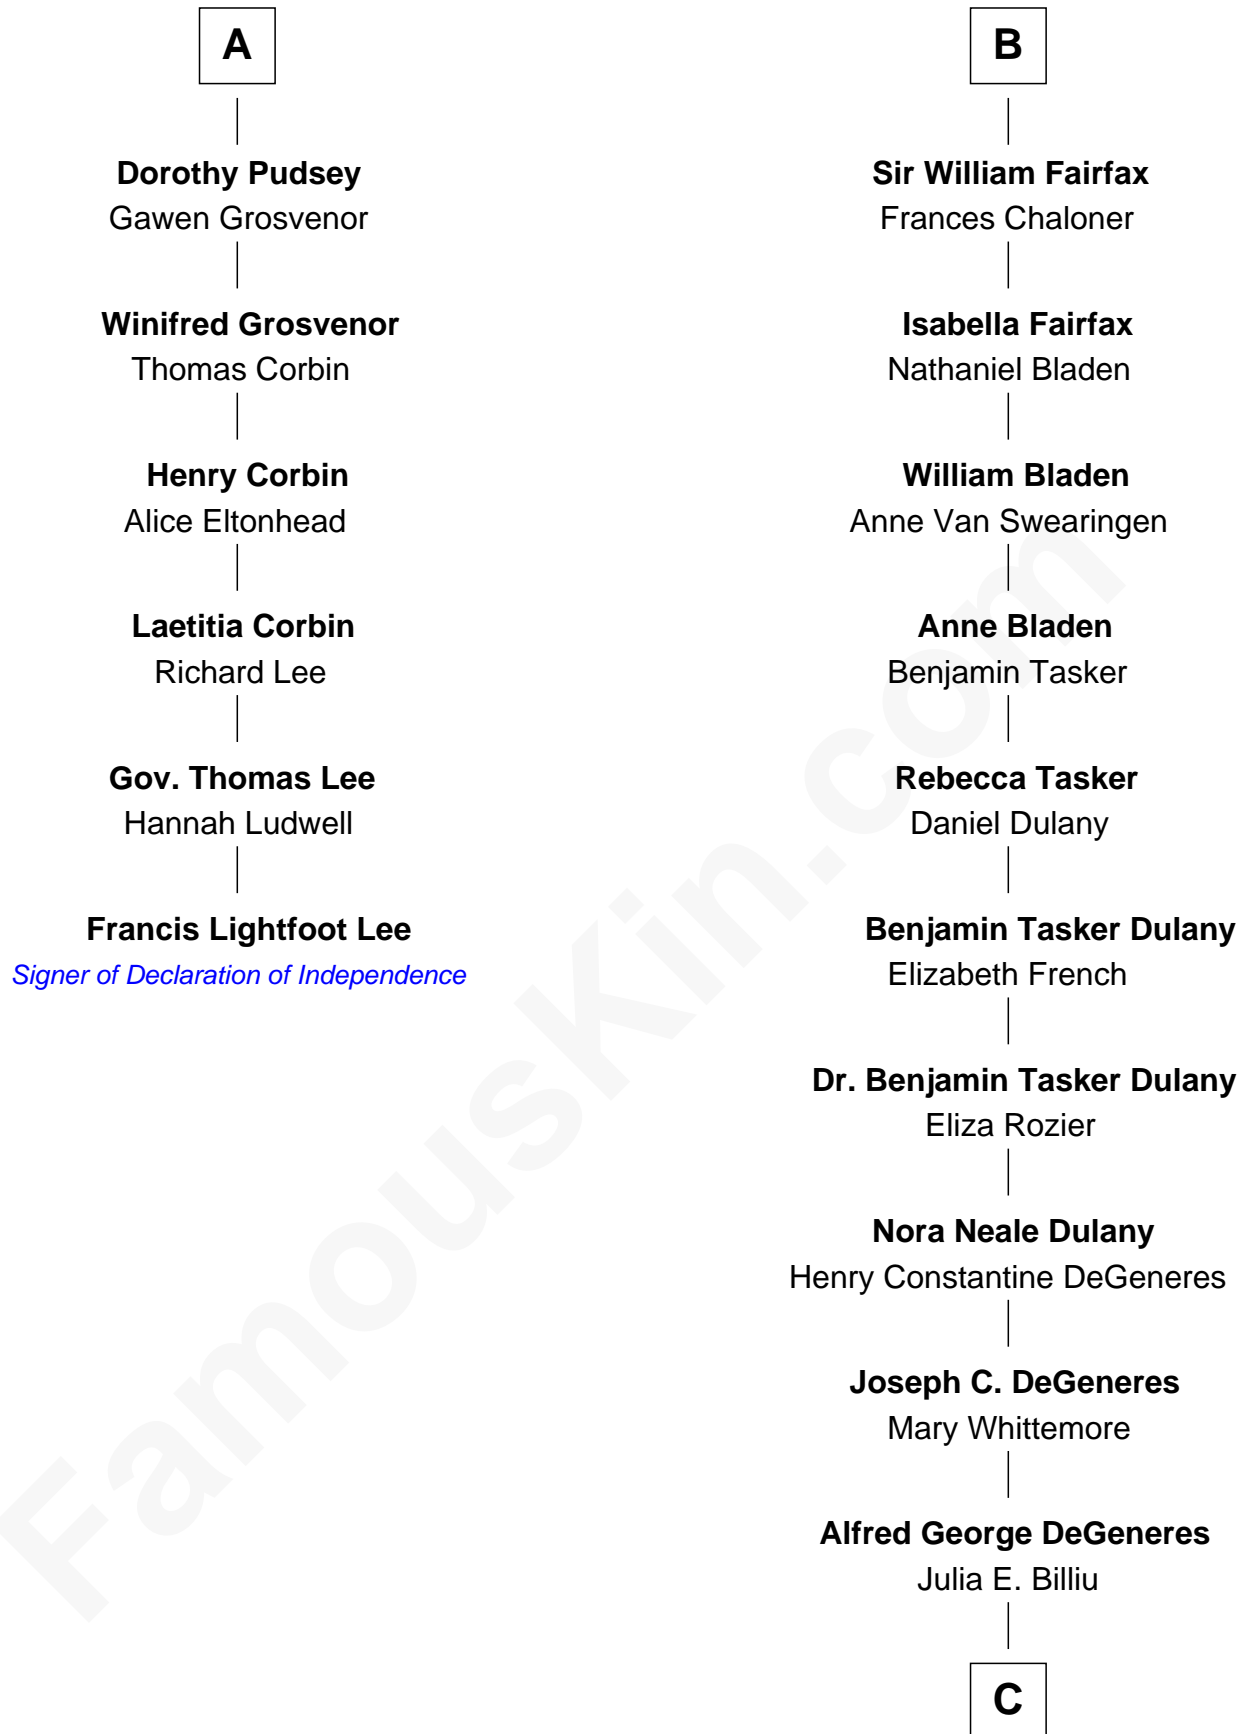

FamousKin.com

Relationship Chart of

Francis Lightfoot Lee

Signer of the Declaration of Independence

12th cousin 7 times removed of

Ellen DeGeneres

Comedienne and TV Personality

Eleanor Fitzhugh

Anne Sutton

Elizabeth Aske

Gabriel Fairfax

Sir William Fairfax

Mabel Curwen

Sir Philip Fairfax

Frances Sheffield

B