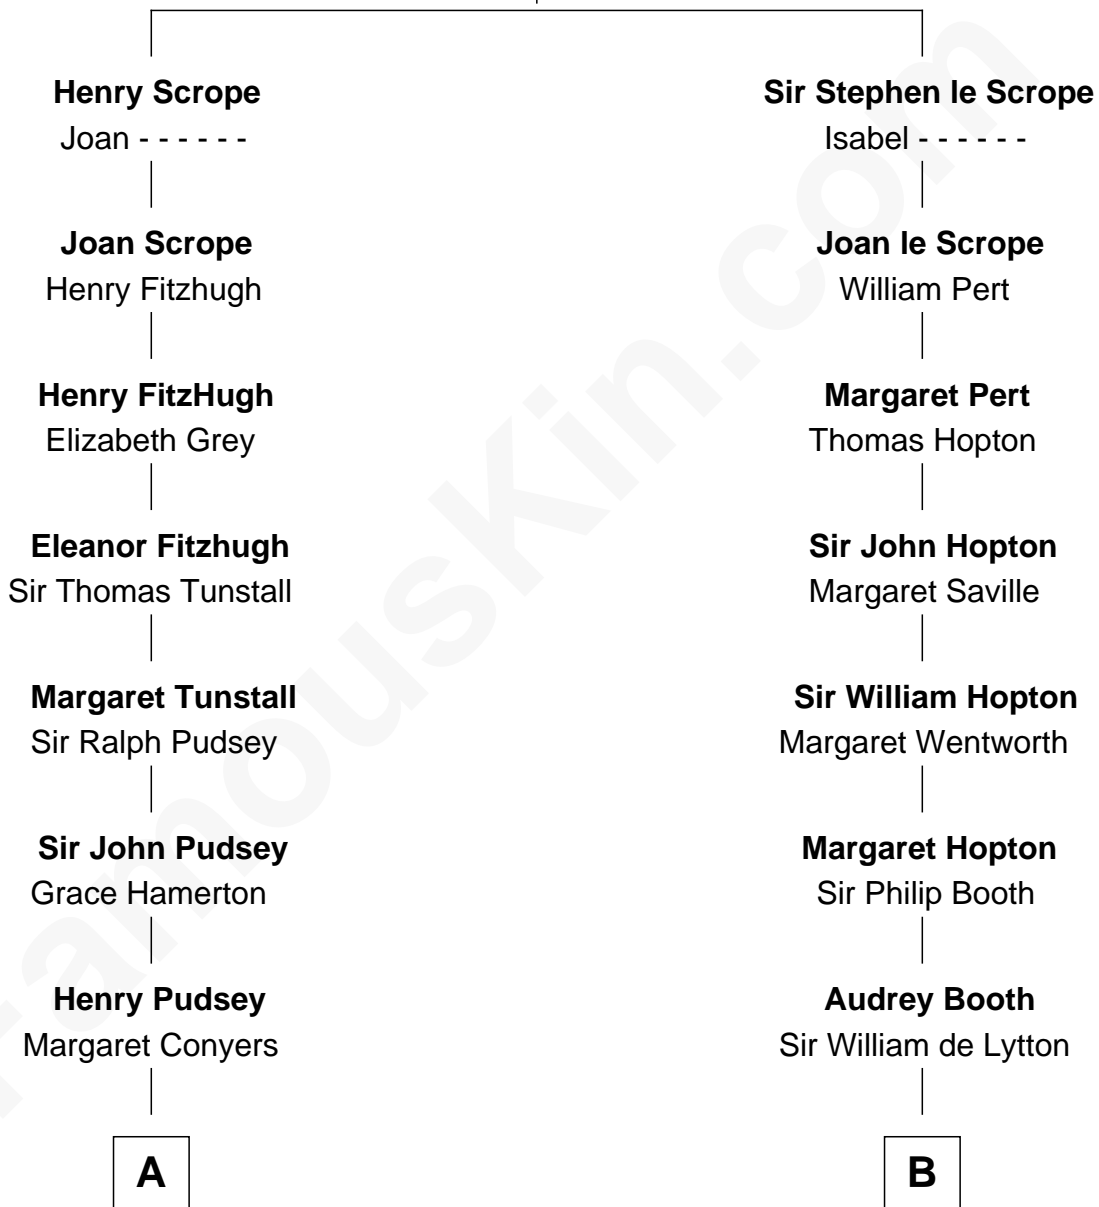

## Relationship Chart of

### Francis Lightfoot Lee

*Signer of the Declaration of Independence*

16th cousin 4 times removed of

**Upton Sinclair**

*Pulitzer Prize Winning Novelist*

**Sir Geoffrey le Scrope**

Ivetta de Ros

**C**

—  
**Sarah Skipwith Kennon**

Arthur Sinclair

—  
**Arthur Sinclair**

Lelia Imogen Dawley

—  
**Upton Beall Sinclair**

Priscilla Augusta Harden

—  
**Upton Sinclair**

*Pulitzer Prize Novelist*