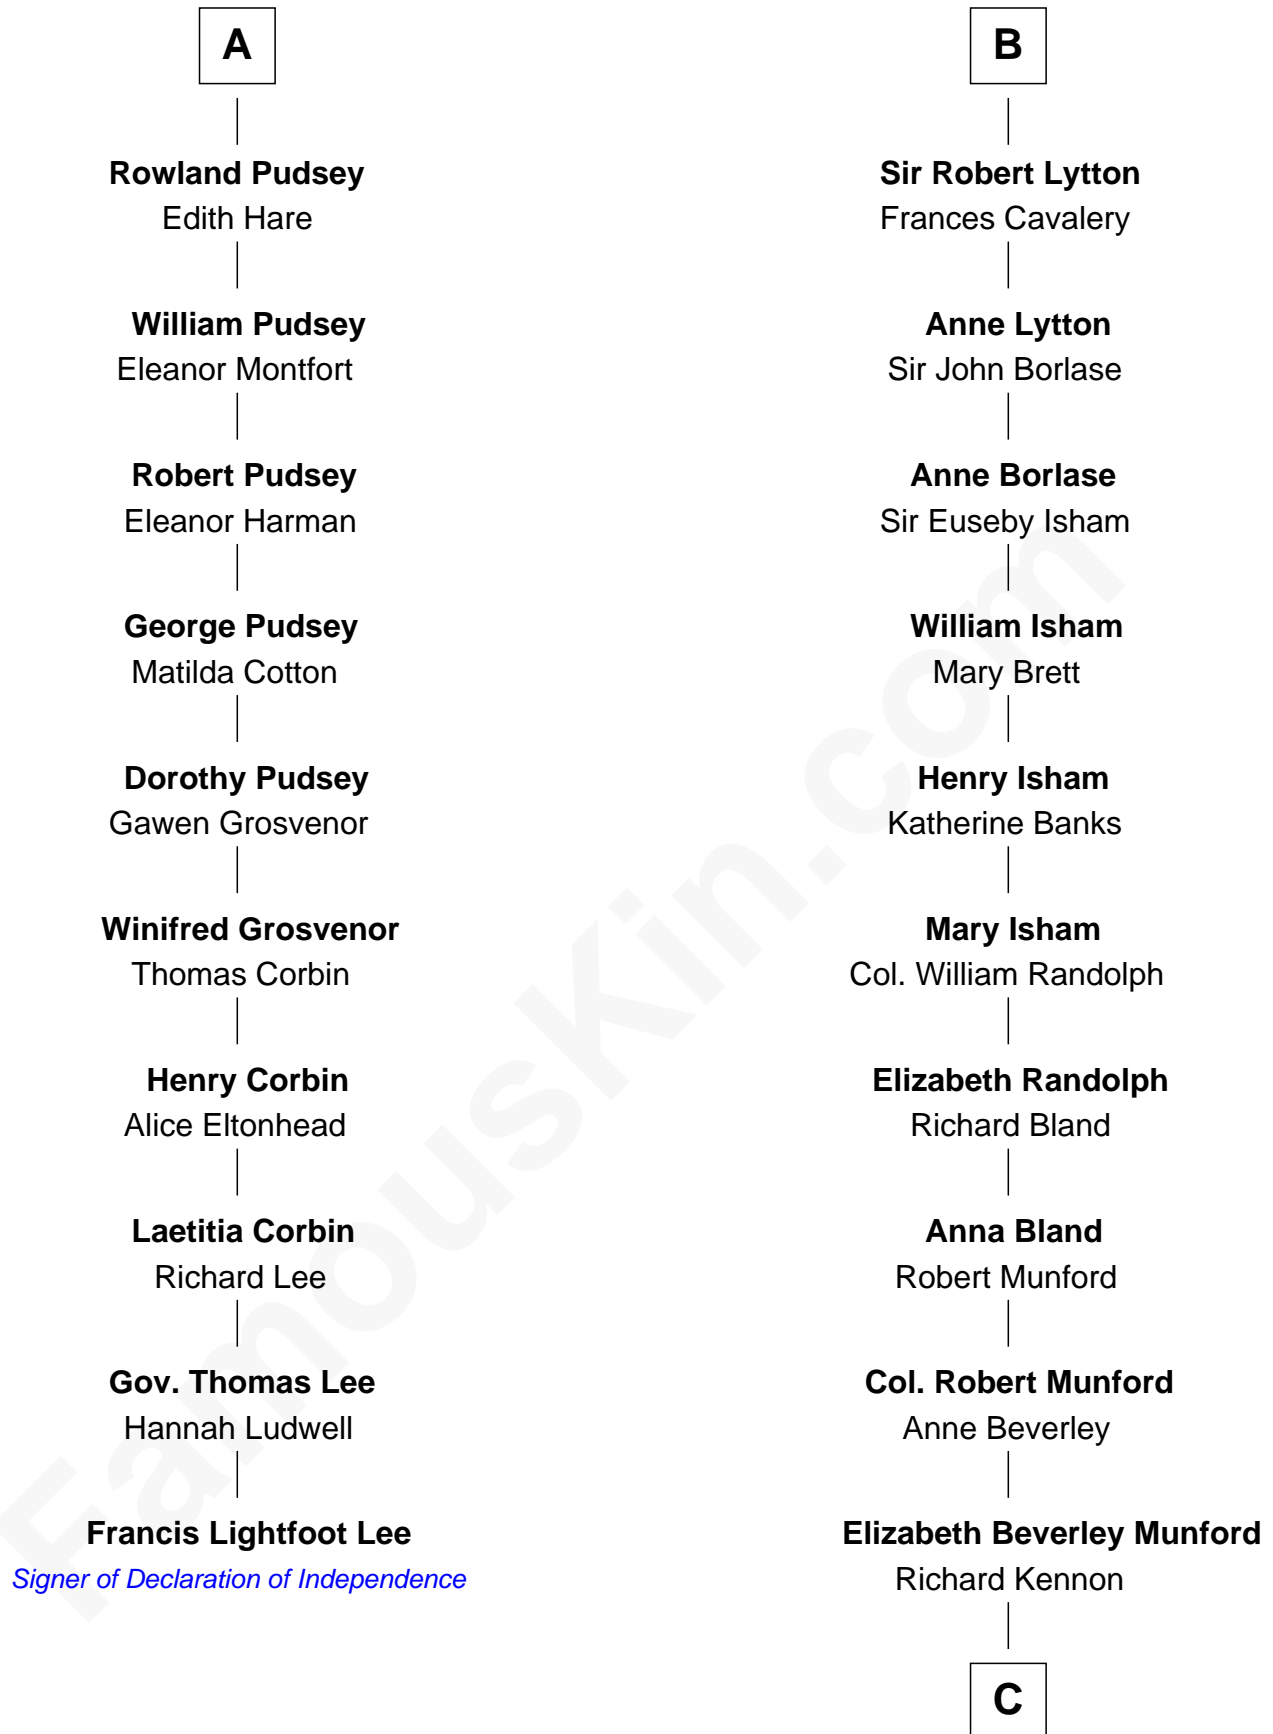

## Relationship Chart of

### Francis Lightfoot Lee

*Signer of the Declaration of Independence*

16th cousin 4 times removed of

**Upton Sinclair**

*Pulitzer Prize Winning Novelist*

**Sir Geoffrey le Scrope**

Ivetta de Ros

**C**