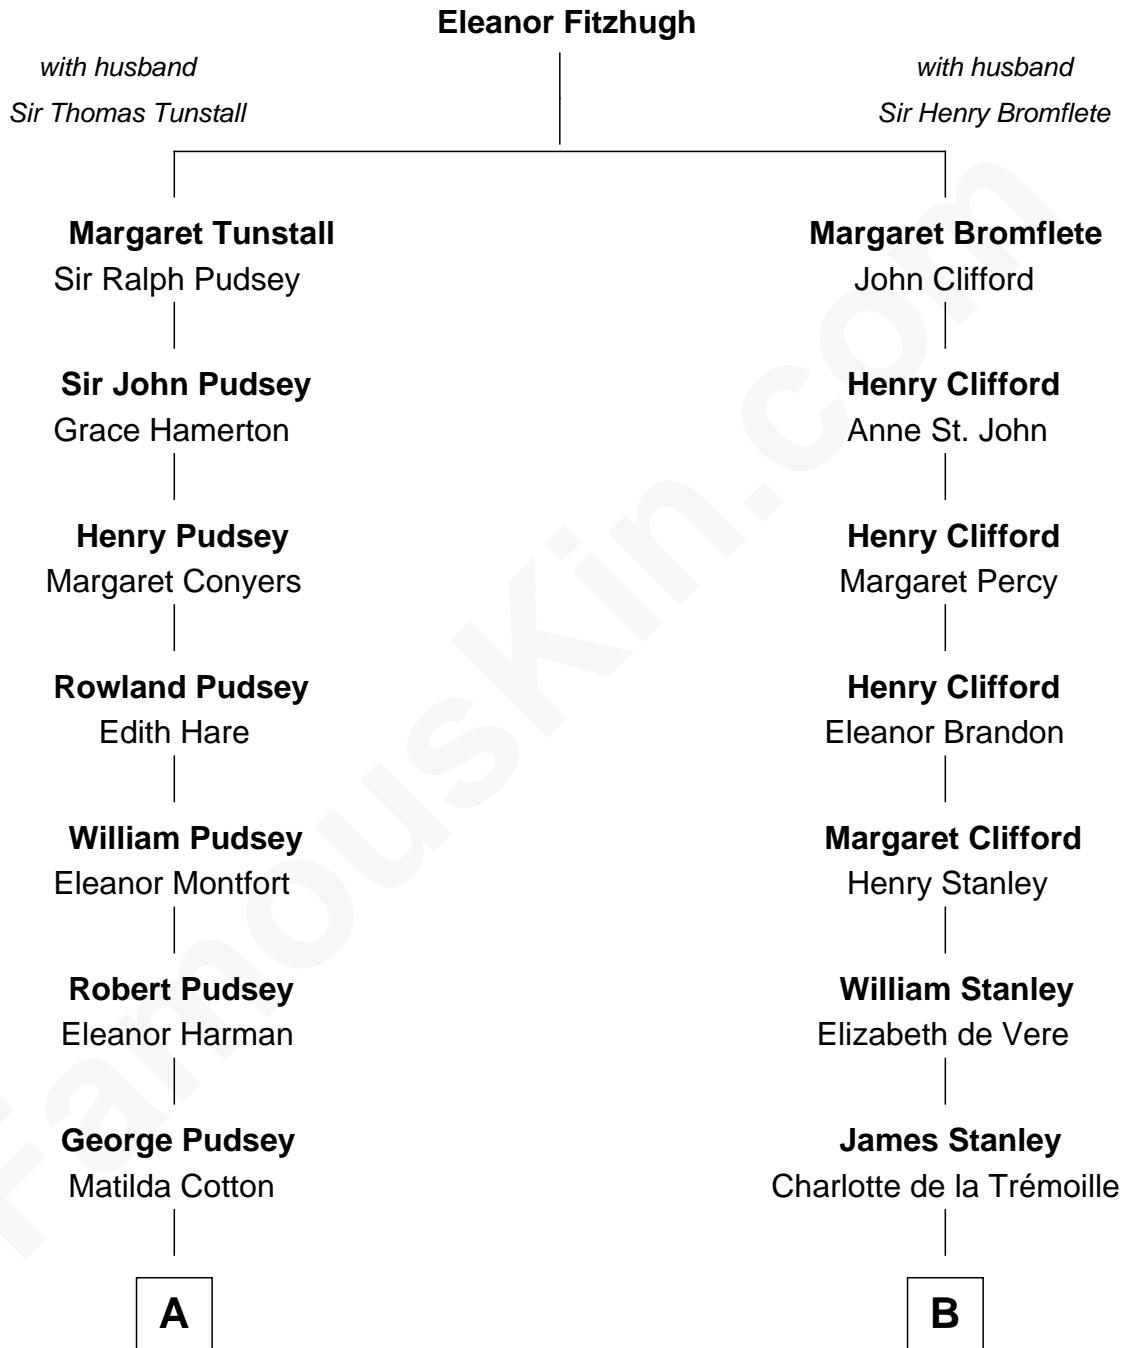

## Relationship Chart of

### Francis Lightfoot Lee

*Signer of the Declaration of Independence*

12th cousin 5 times removed of

**Guy Ritchie**

*British Filmmaker*

Guy Ritchie photo by [Georges Biard](#) (CC BY-SA 3.0)