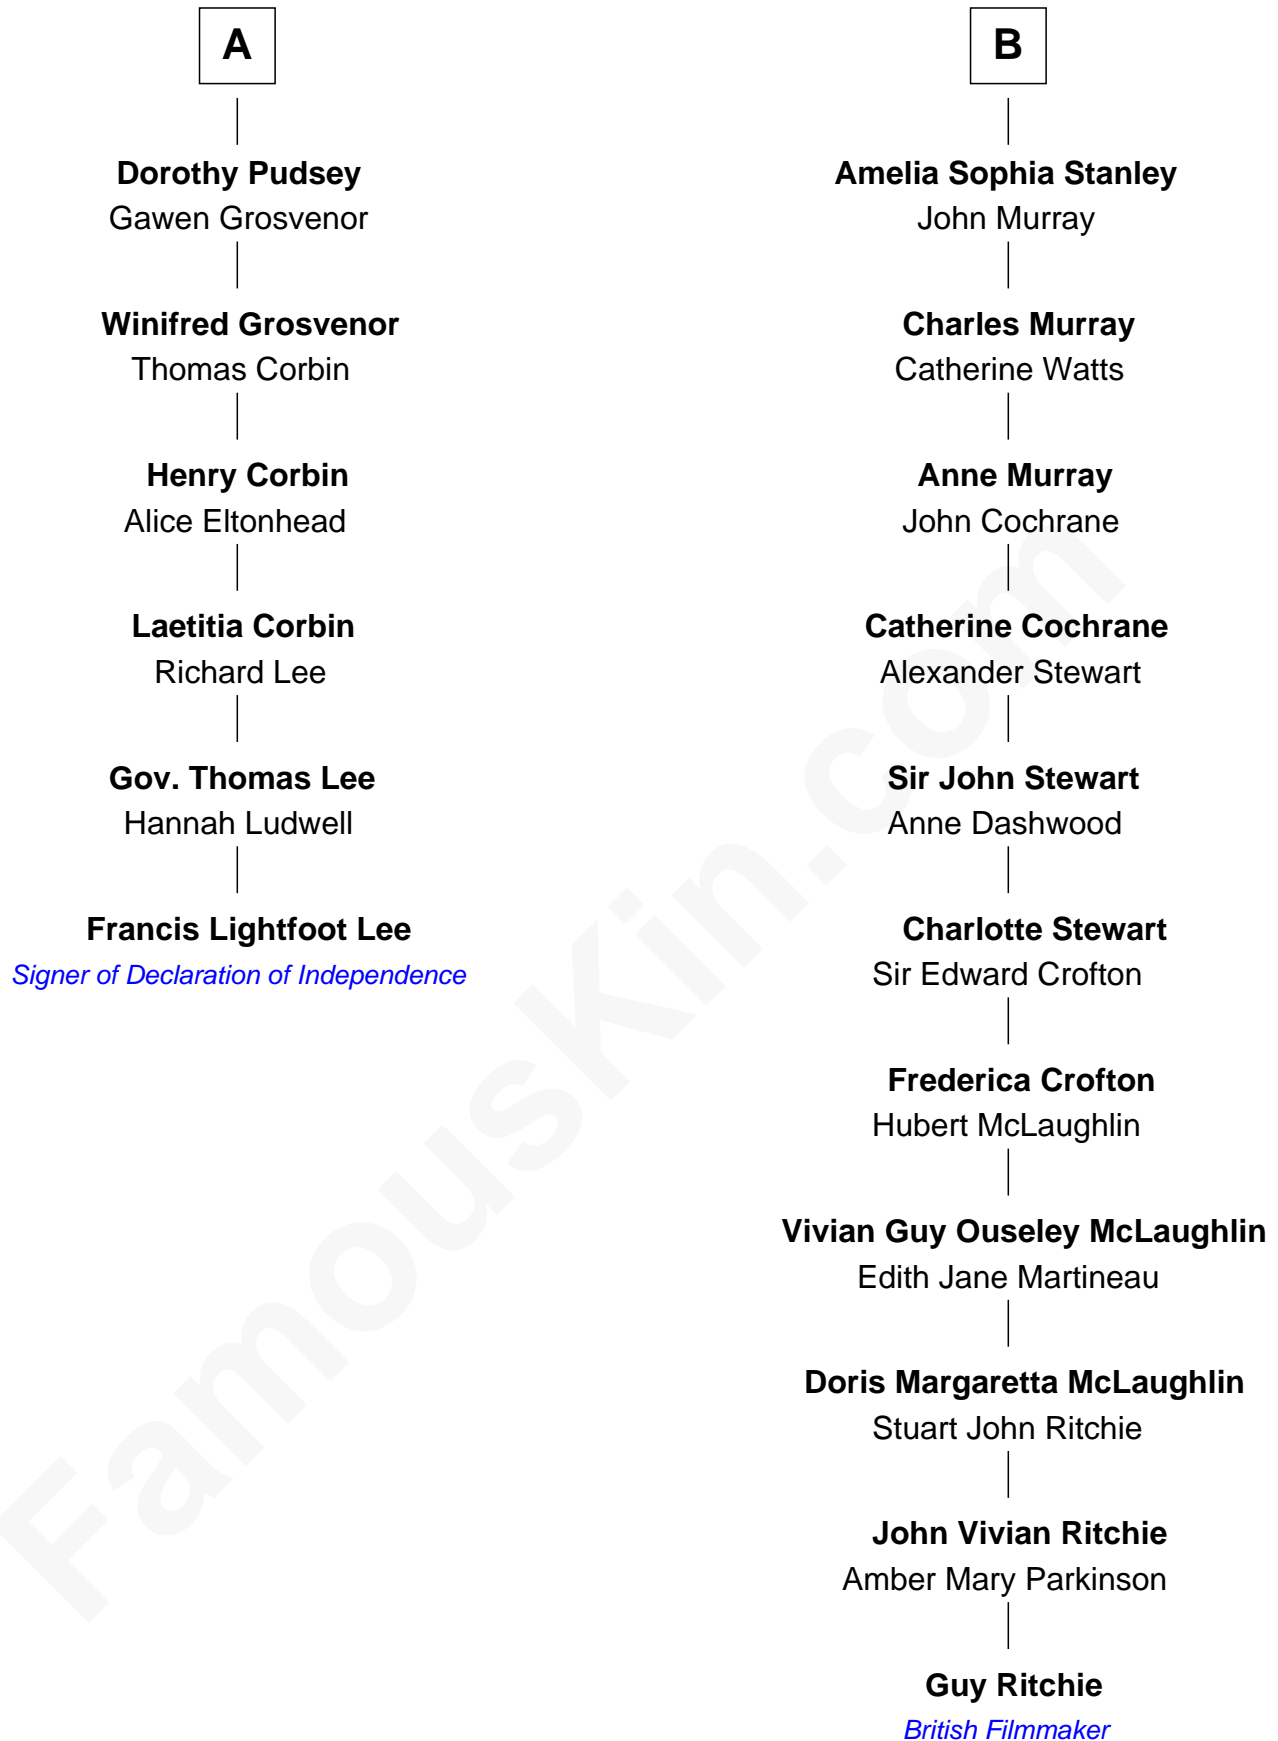

## Relationship Chart of

### Francis Lightfoot Lee

*Signer of the Declaration of Independence*

12th cousin 5 times removed of

**Guy Ritchie**

*British Filmmaker*

Guy Ritchie photo by [Georges Biard](#) (CC BY-SA 3.0)