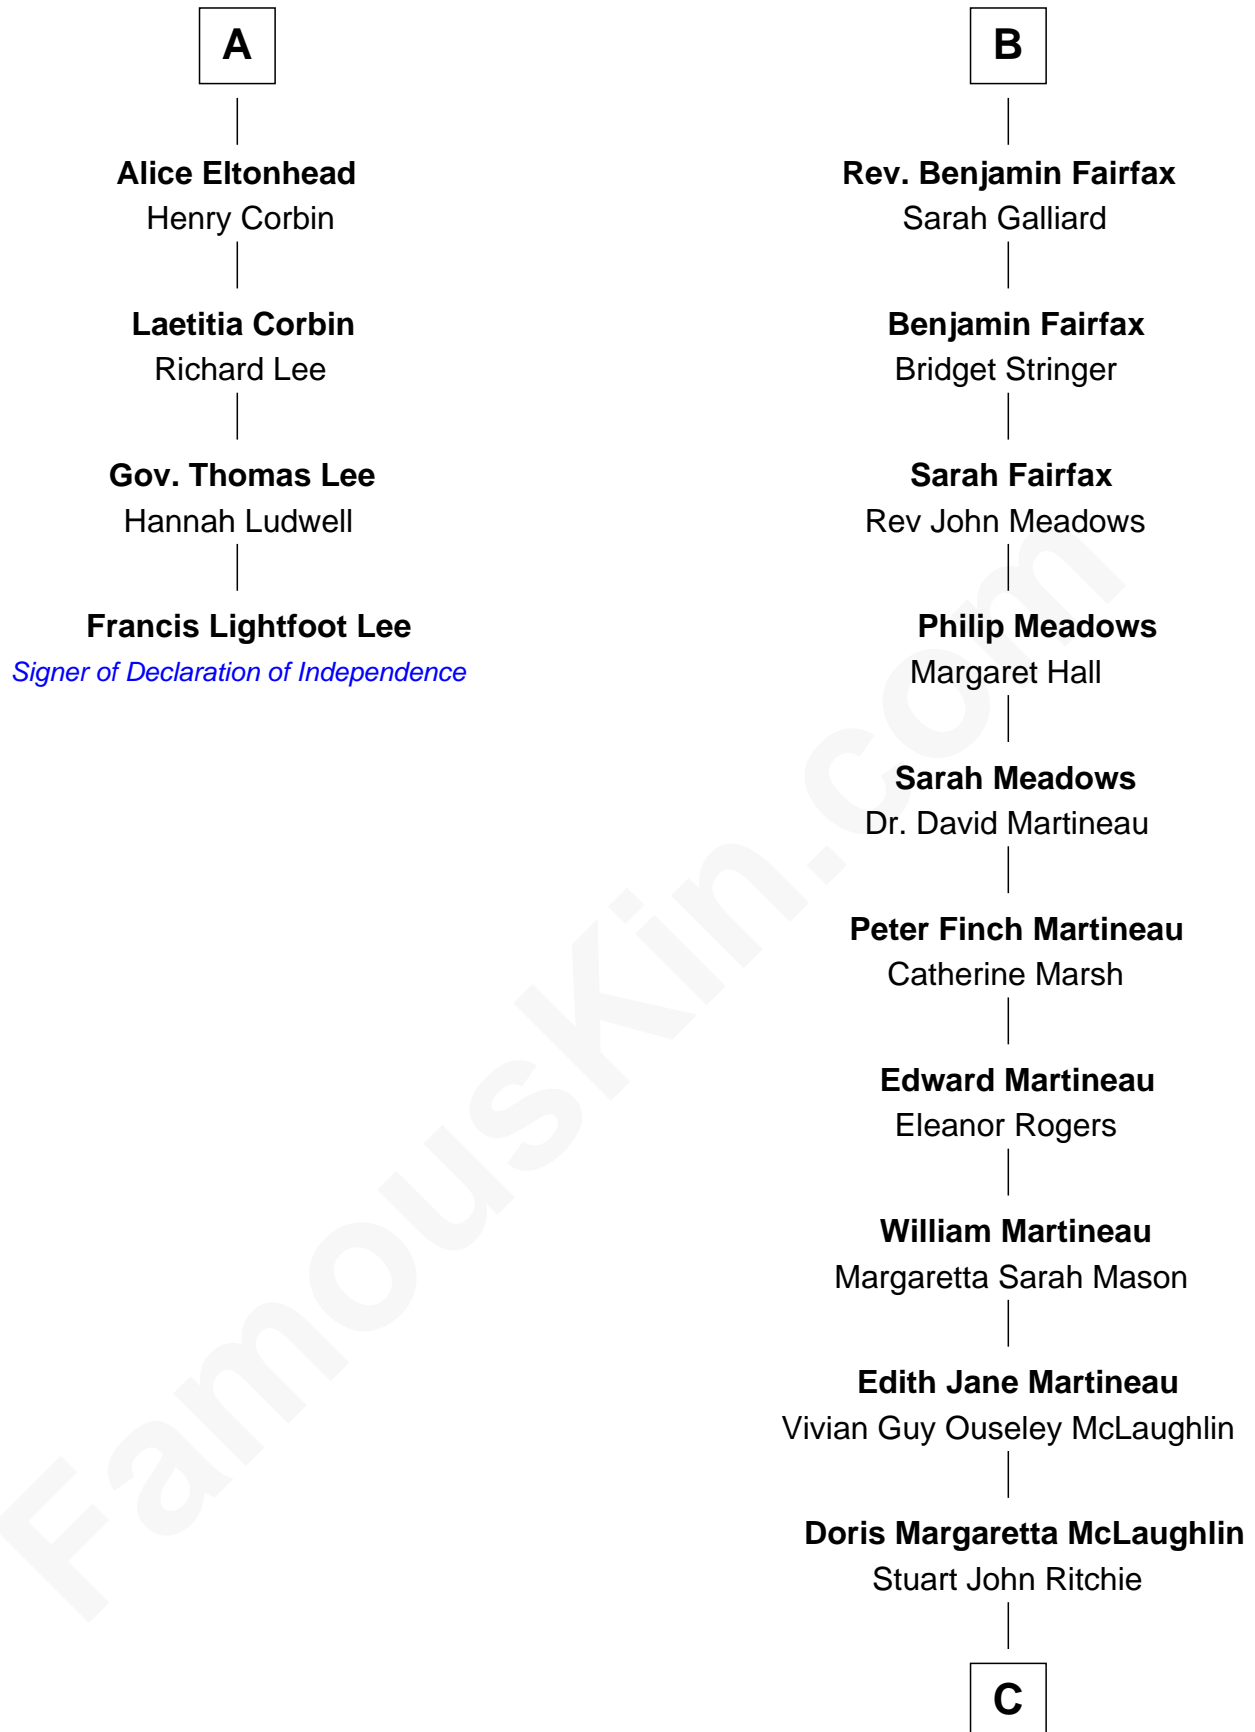

## Relationship Chart of

### Francis Lightfoot Lee

*Signer of the Declaration of Independence*

10th cousin 8 times removed of

**Guy Ritchie**

*British Filmmaker*

**Sir Nicholas Harington**

Isabel English

C