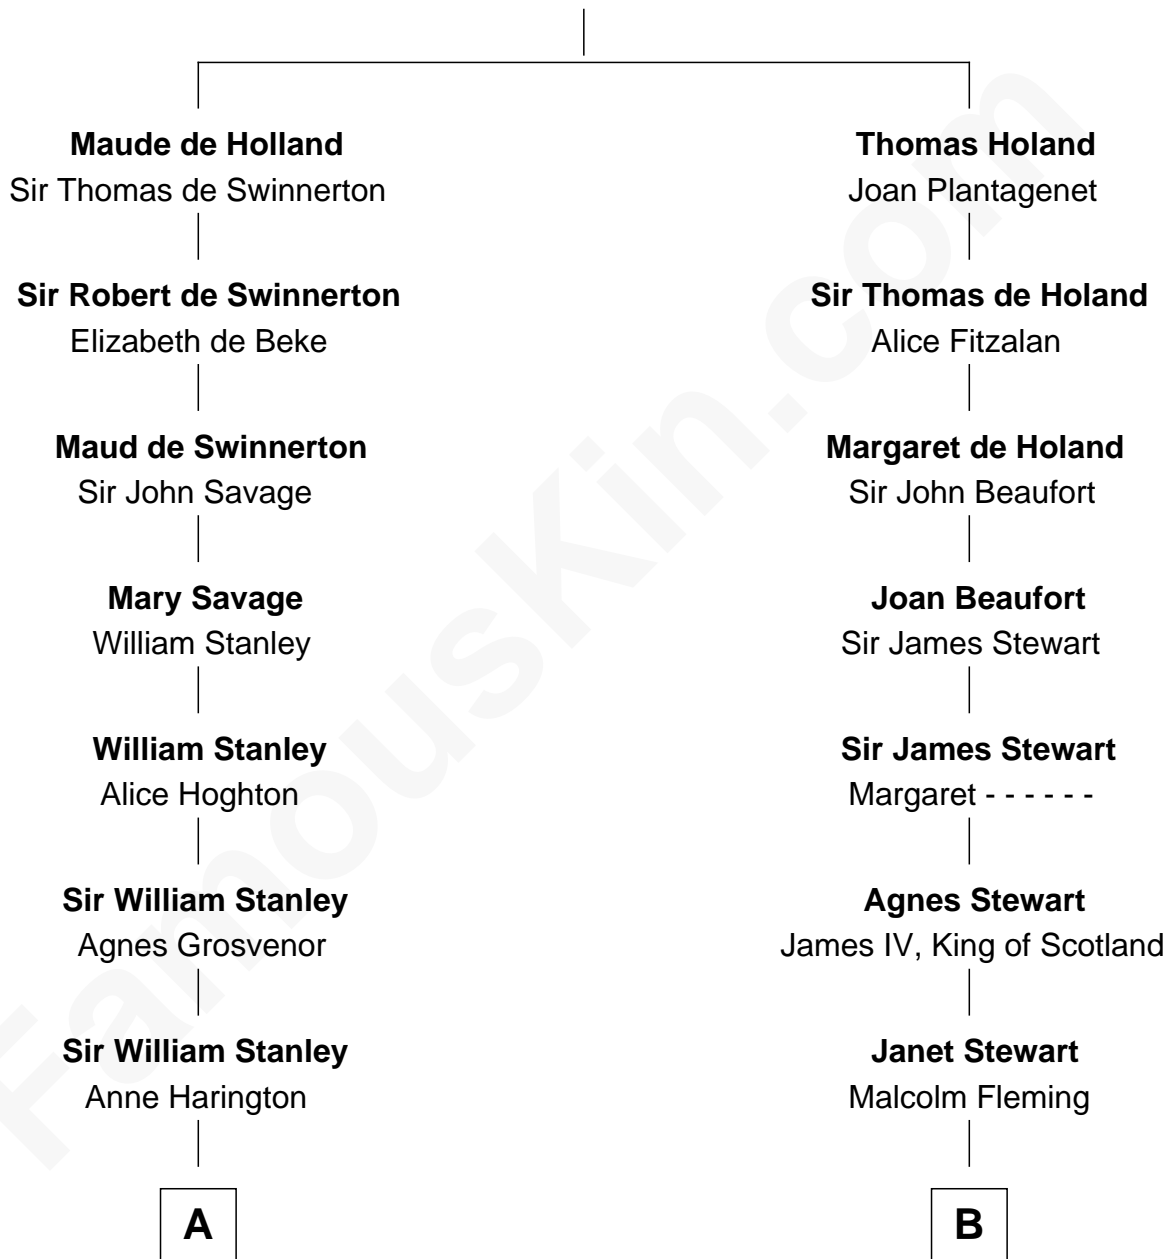

FamousKin.com

Relationship Chart of

Francis Lightfoot Lee

Signer of the Declaration of Independence

13th cousin 7 times removed of

Guy Ritchie

British Filmmaker

Sir Robert de Holland

Maude la Zouche

C

Vivian Guy Ouseley McLaughlin

Edith Jane Martineau

Doris Margaretta McLaughlin

Stuart John Ritchie

John Vivian Ritchie

Amber Mary Parkinson