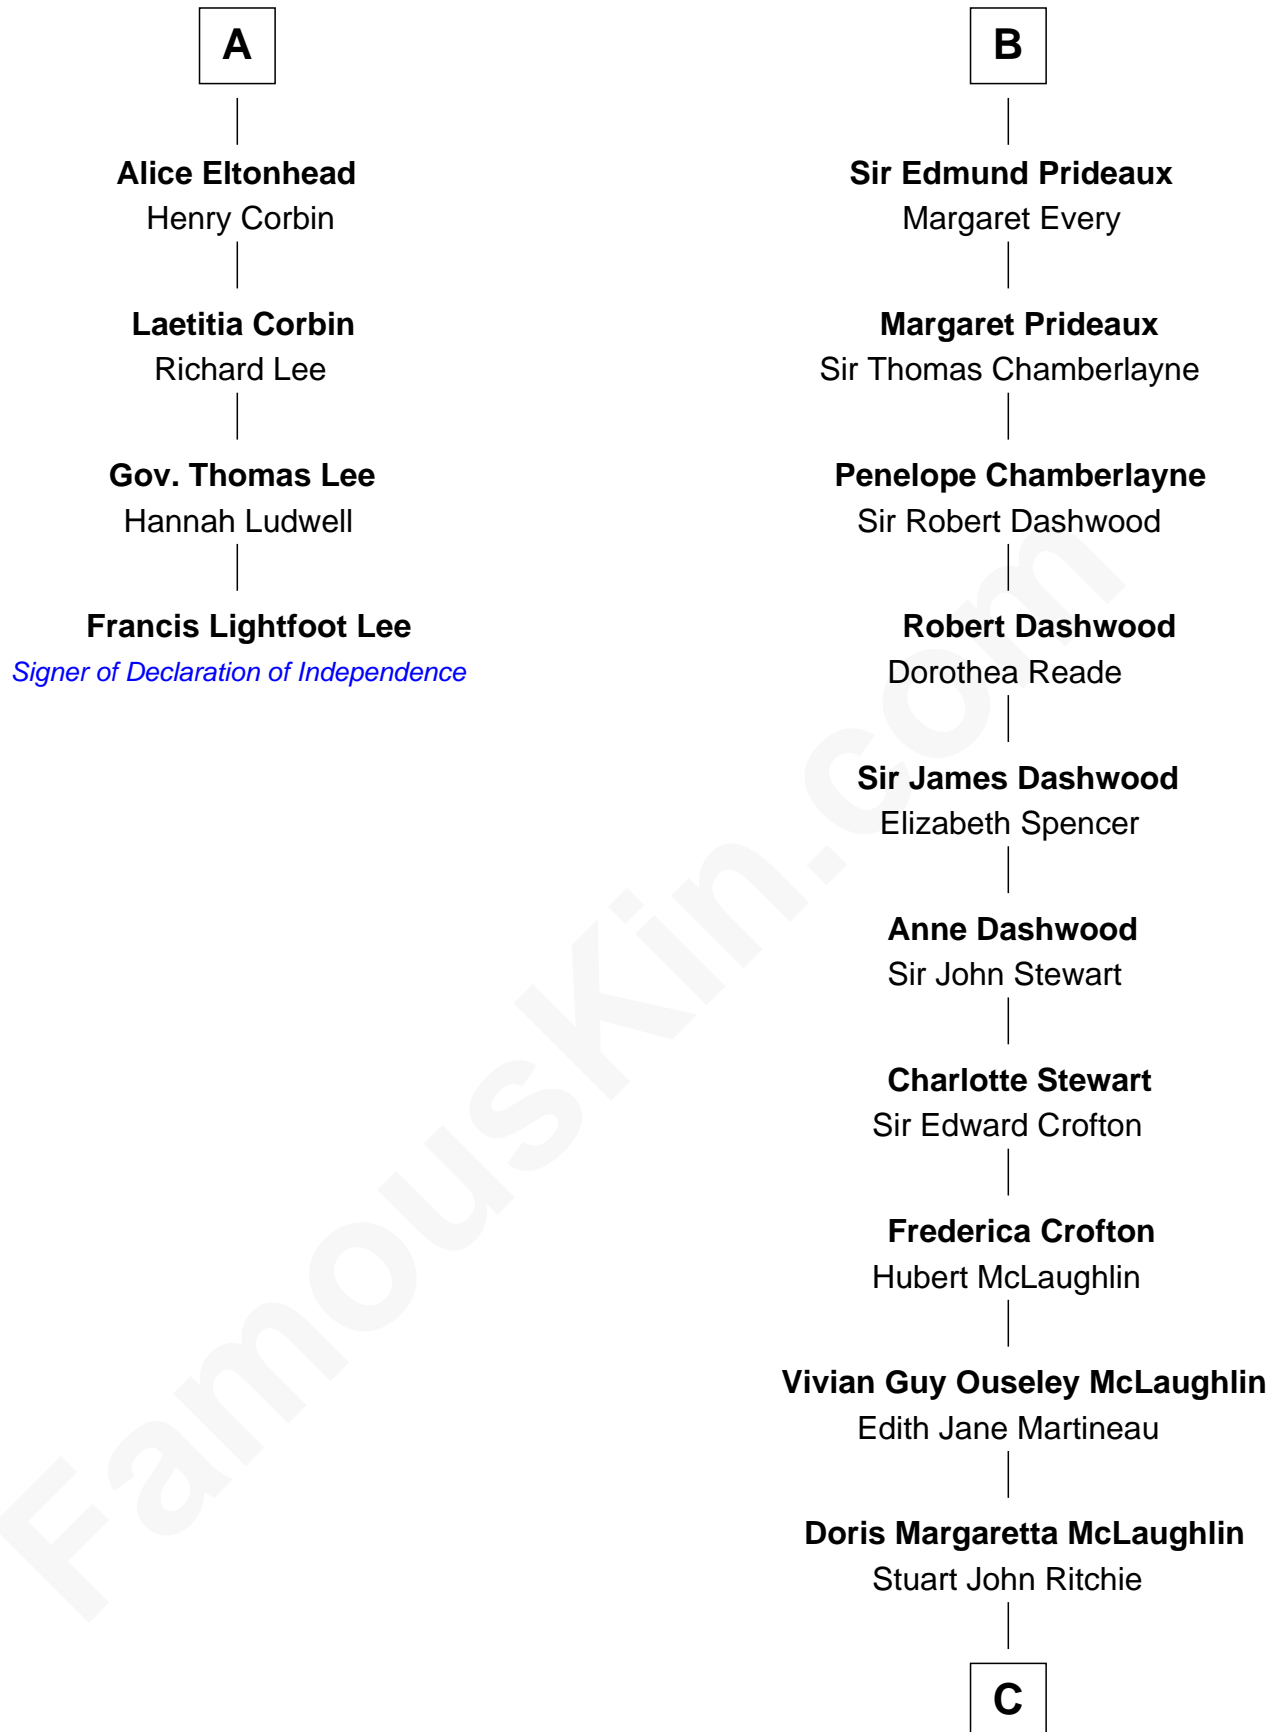

FamousKin.com

Relationship Chart of

Francis Lightfoot Lee

Signer of the Declaration of Independence

10th cousin 8 times removed of

Guy Ritchie

British Filmmaker

C