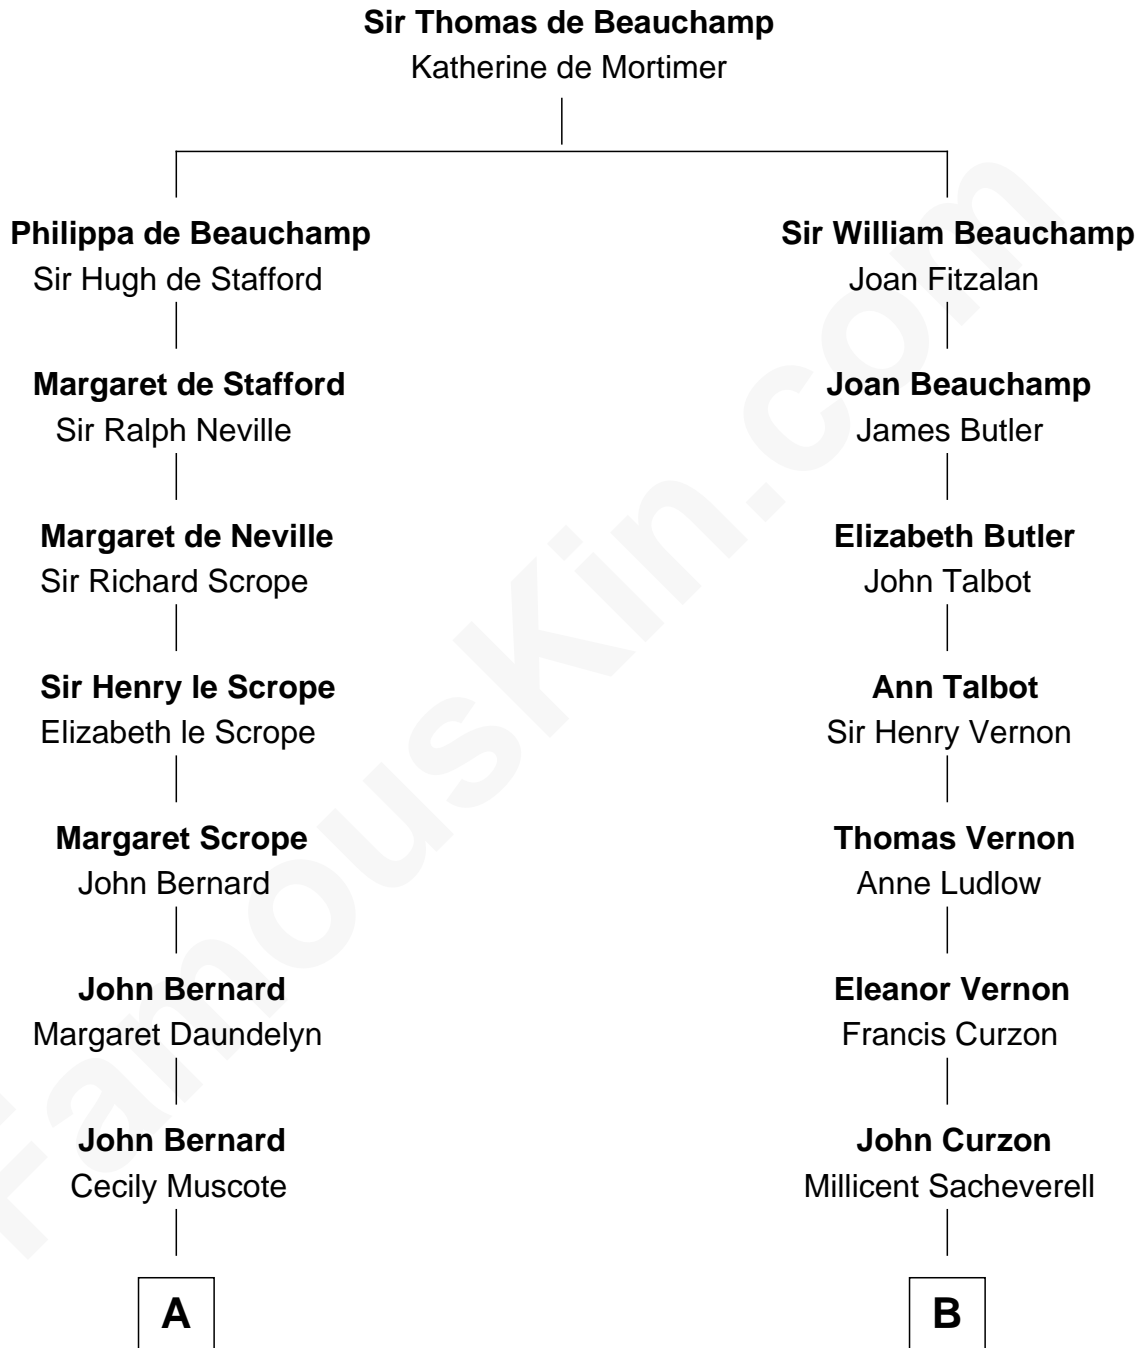

FamousKin.com

Relationship Chart of

Francis Lightfoot Lee

Signer of the Declaration of Independence

13th cousin 6 times removed of

Oliver Platt

Movie Actor

C

Eileen Burden
Walter Maynard

Sheila Maynard
Nicholas Platt

Oliver Platt
Movie Actor

FamousKin.com