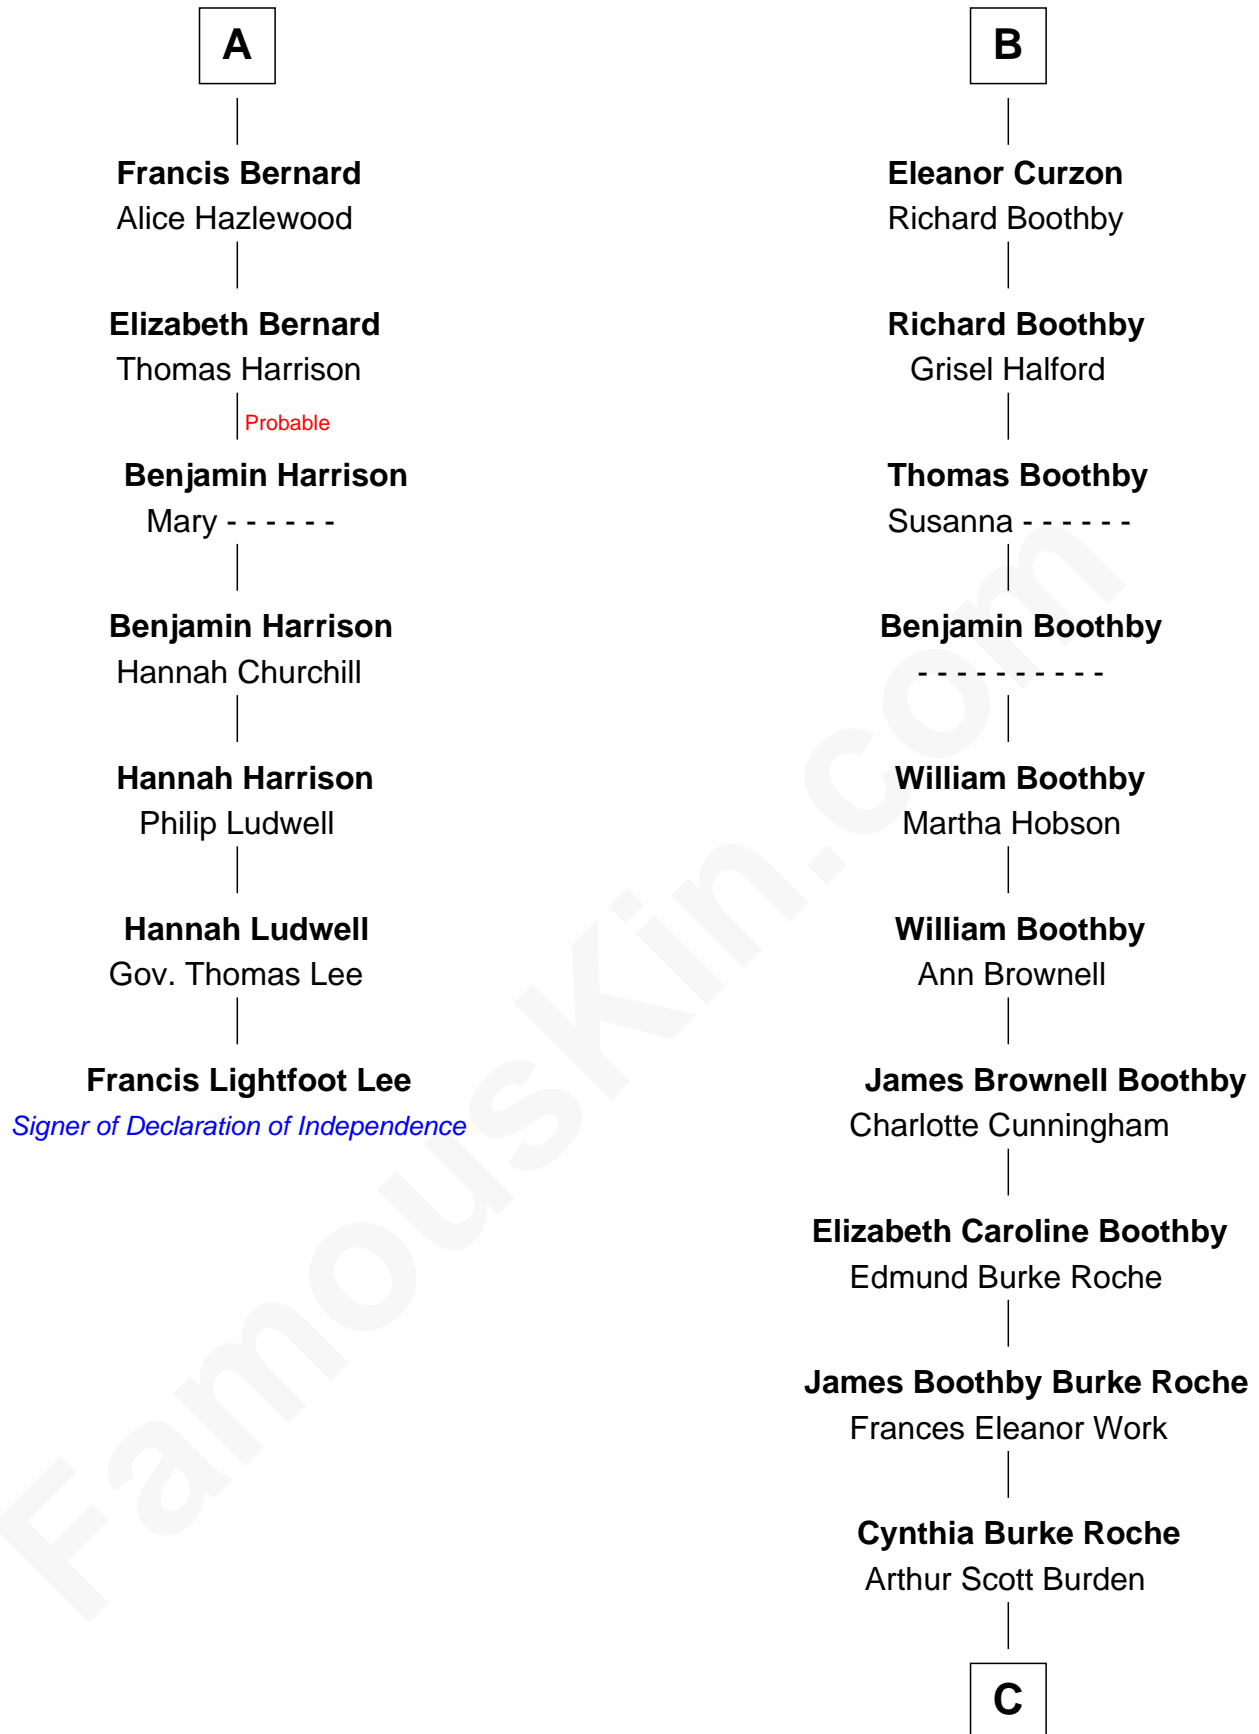

FamousKin.com

Relationship Chart of

Francis Lightfoot Lee

Signer of the Declaration of Independence

13th cousin 6 times removed of

Oliver Platt

Movie Actor

C