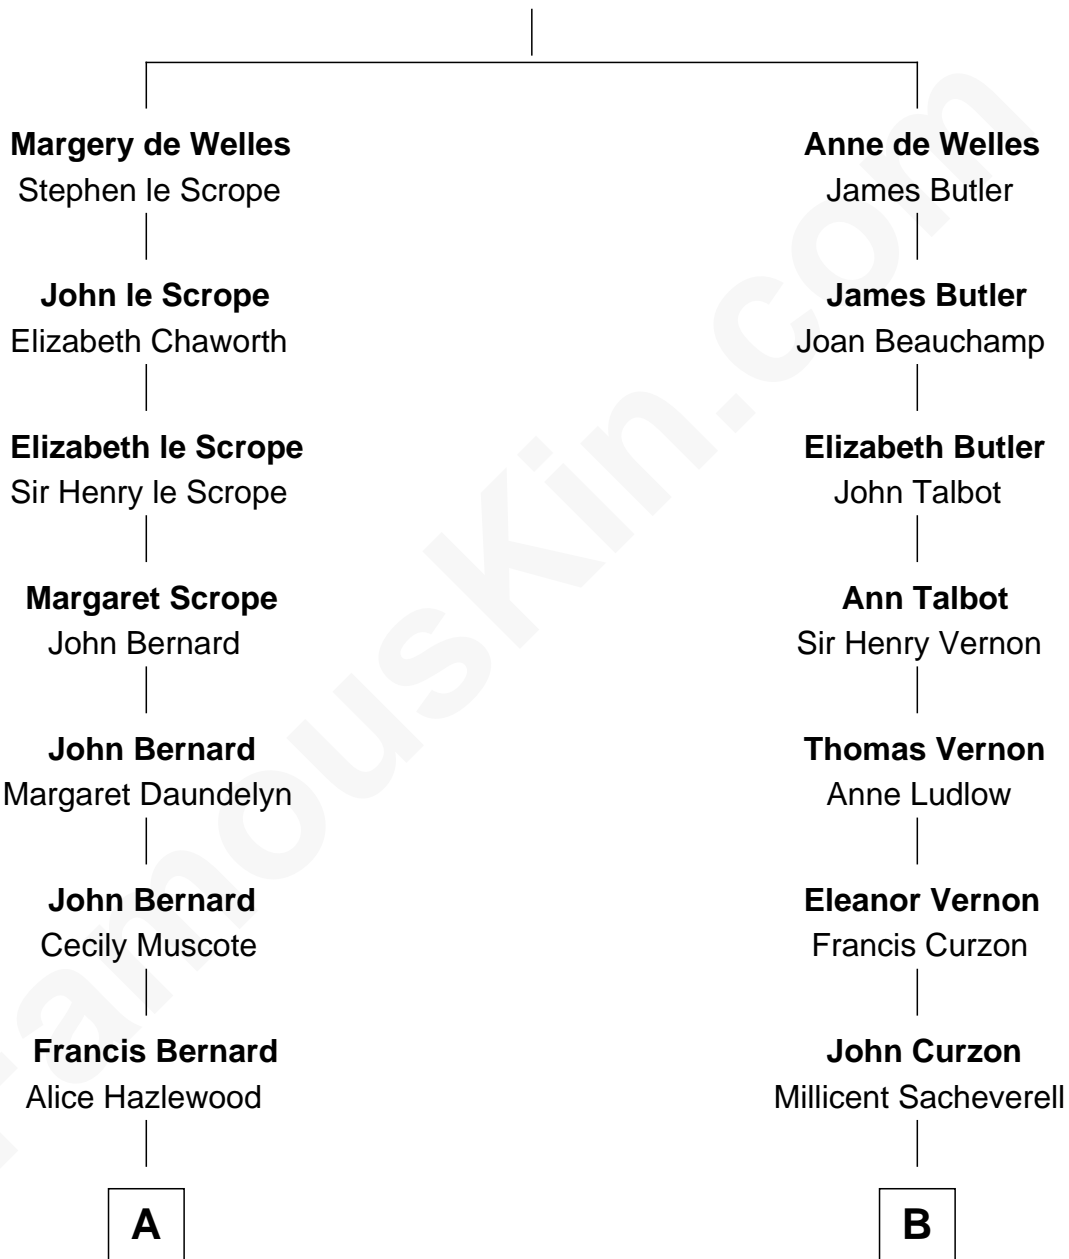

FamousKin.com

Relationship Chart of

Francis Lightfoot Lee

Signer of the Declaration of Independence

12th cousin 7 times removed of

Oliver Platt

Movie Actor

John de Welles

Maud de Roos

C

Eileen Burden
Walter Maynard

Sheila Maynard
Nicholas Platt

Oliver Platt
Movie Actor

FamousKin.com