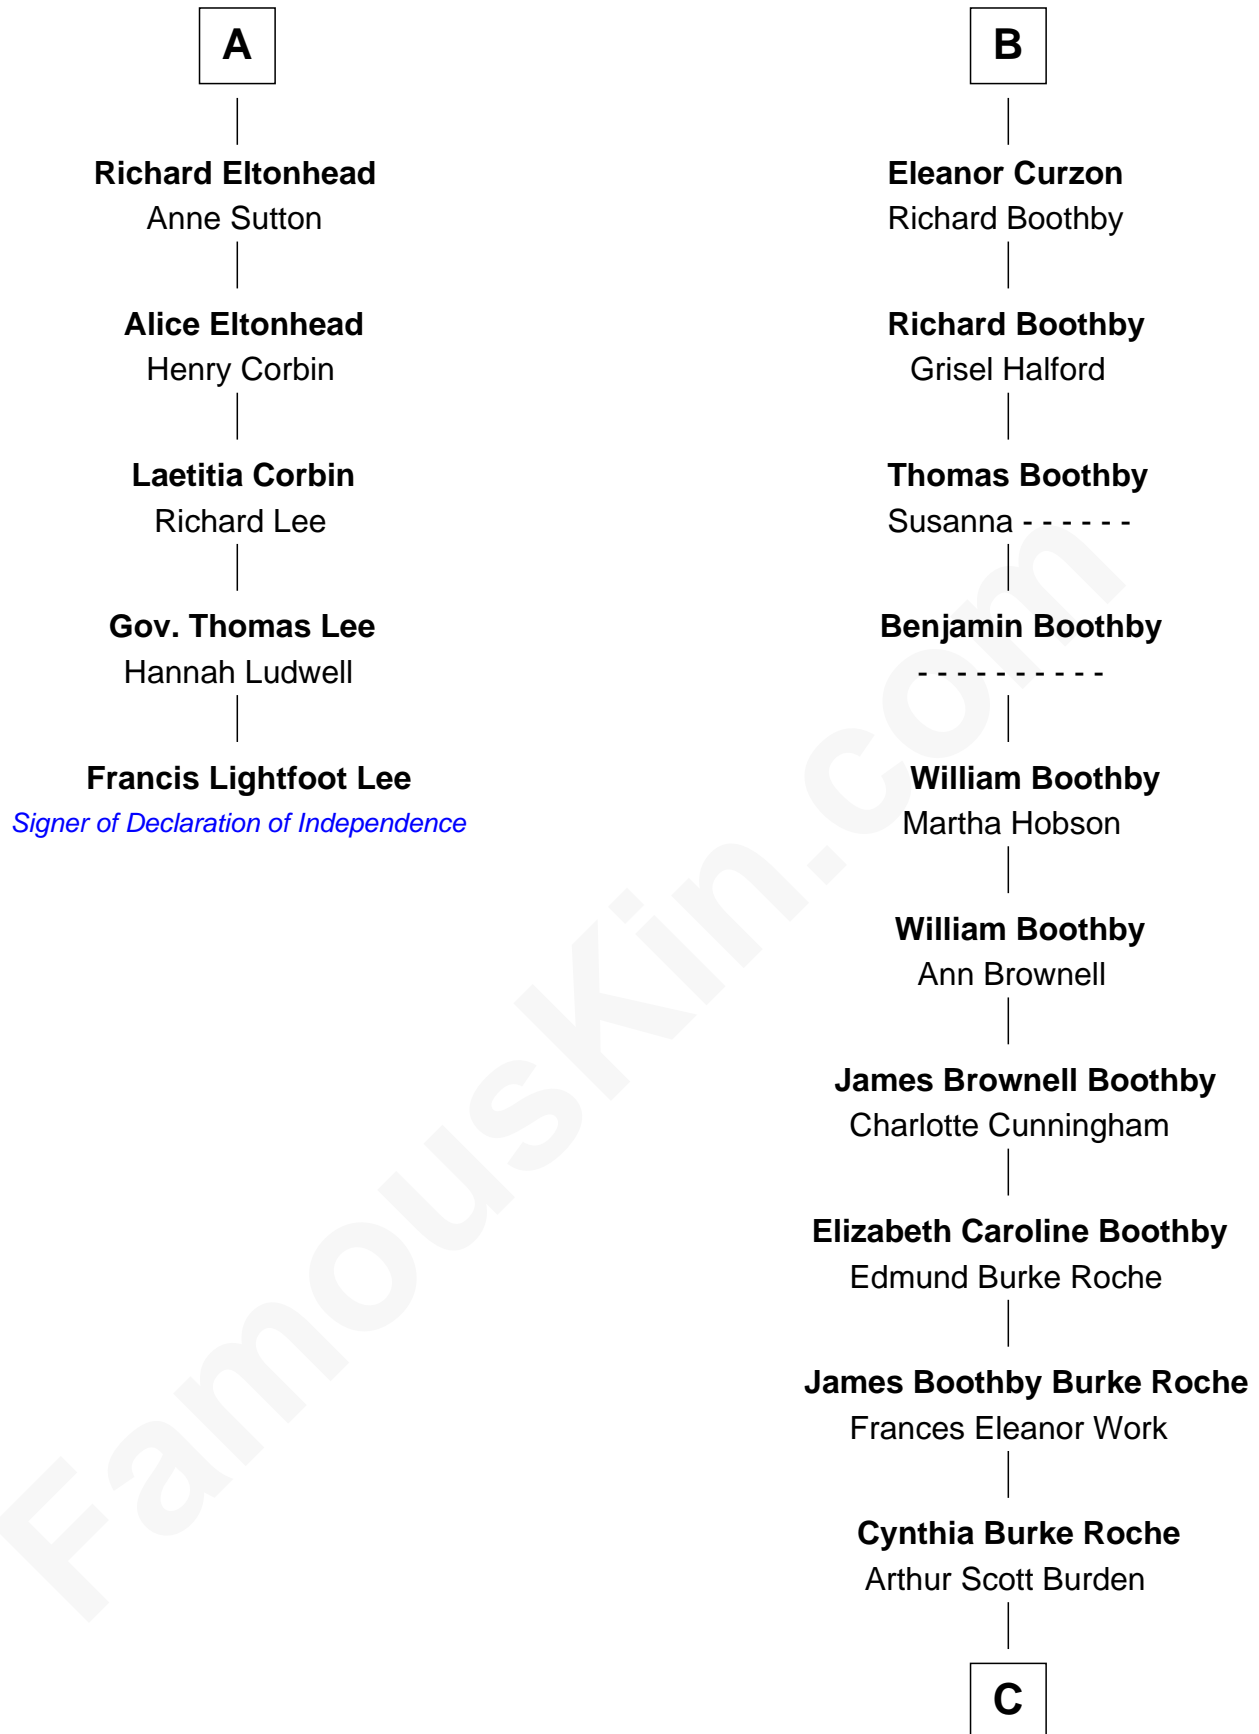

FamousKin.com

Relationship Chart of

Francis Lightfoot Lee

Signer of the Declaration of Independence

11th cousin 8 times removed of

Oliver Platt

Movie Actor

Sir Richard Fitzalan

Thomas Vernon

Anne Ludlow

Eleanor Vernon

Francis Curzon

John Curzon

Millicent Sacheverell

B

C