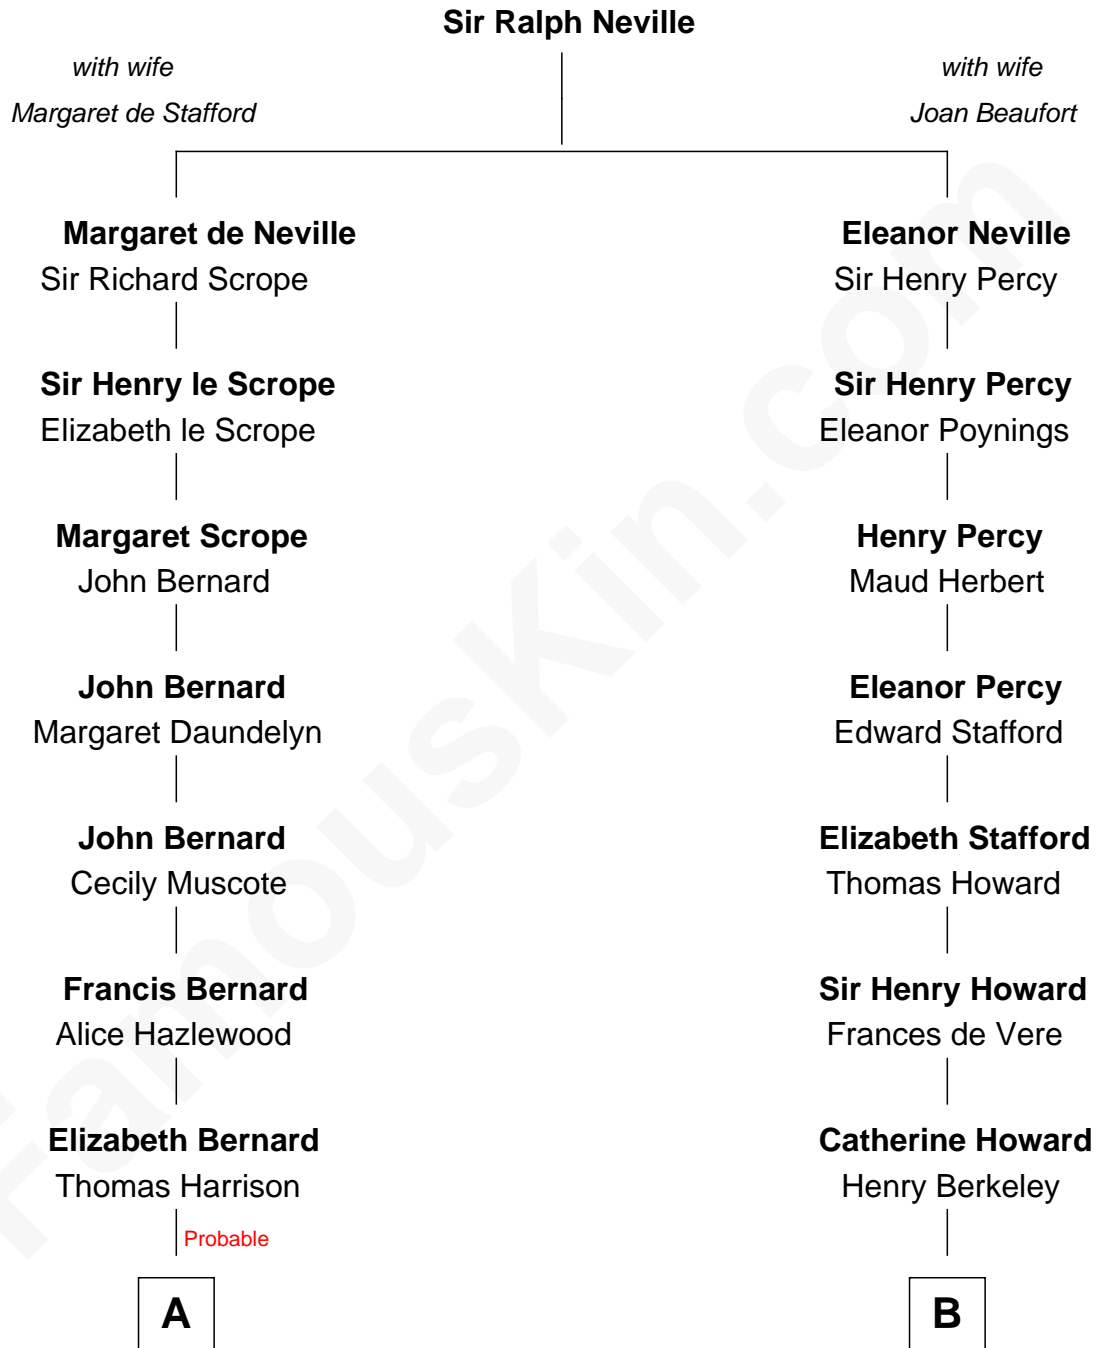

FamousKin.com

Relationship Chart of

Francis Lightfoot Lee

Signer of the Declaration of Independence

11th cousin 7 times removed of

Thomas Hunt Morgan

Nobel Prize Winner in Physiology or Medicine

C

Ellen Key Howard
Charlton Hunt Morgan

Thomas Hunt Morgan
Nobel Prize Winner

FamousKin.com