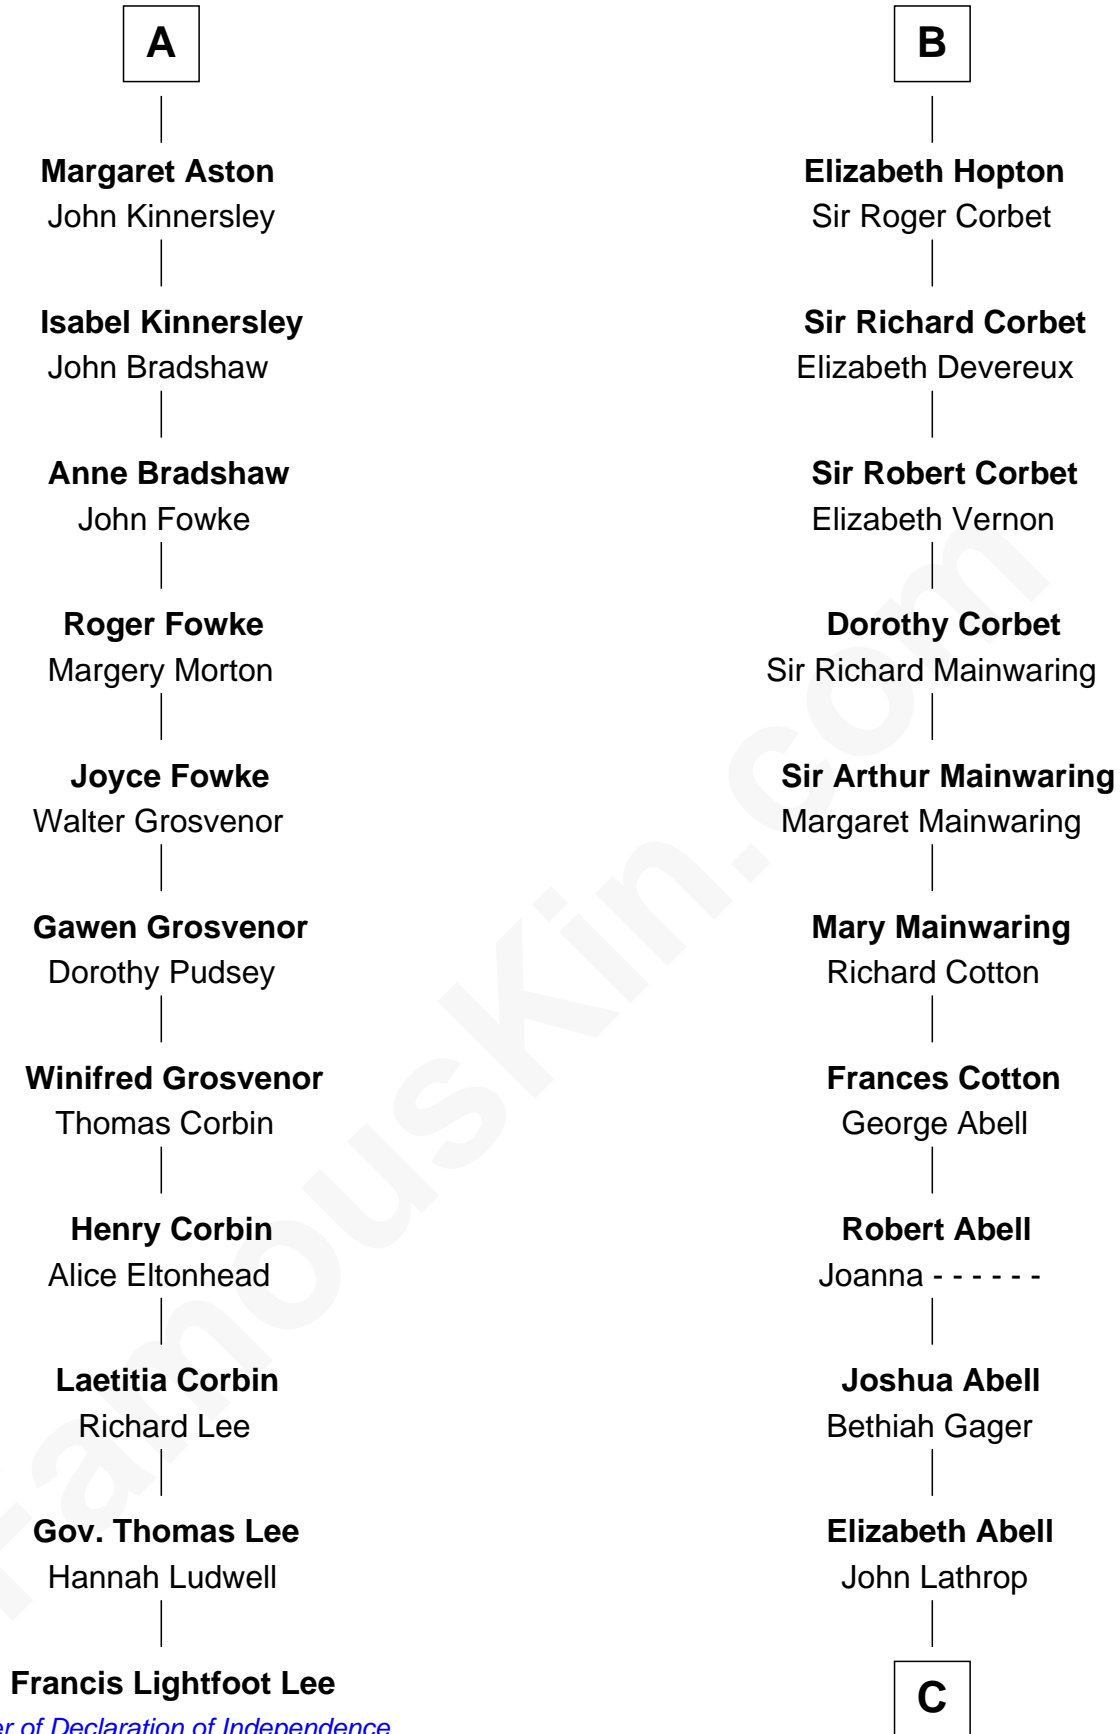

FamousKin.com

Relationship Chart of

Francis Lightfoot Lee

Signer of the Declaration of Independence

17th cousin 4 times removed of

Marjorie Post

Founder of General Foods

C

Azel Lathrop
Elizabeth Hyde

Erastus Lathrop
Sarah Bailey

Caroline Cushman Lathrop
Charles Rollin Post

Charles William Post
Elle Letitia Merriweather

Marjorie Post
Founder of General Foods