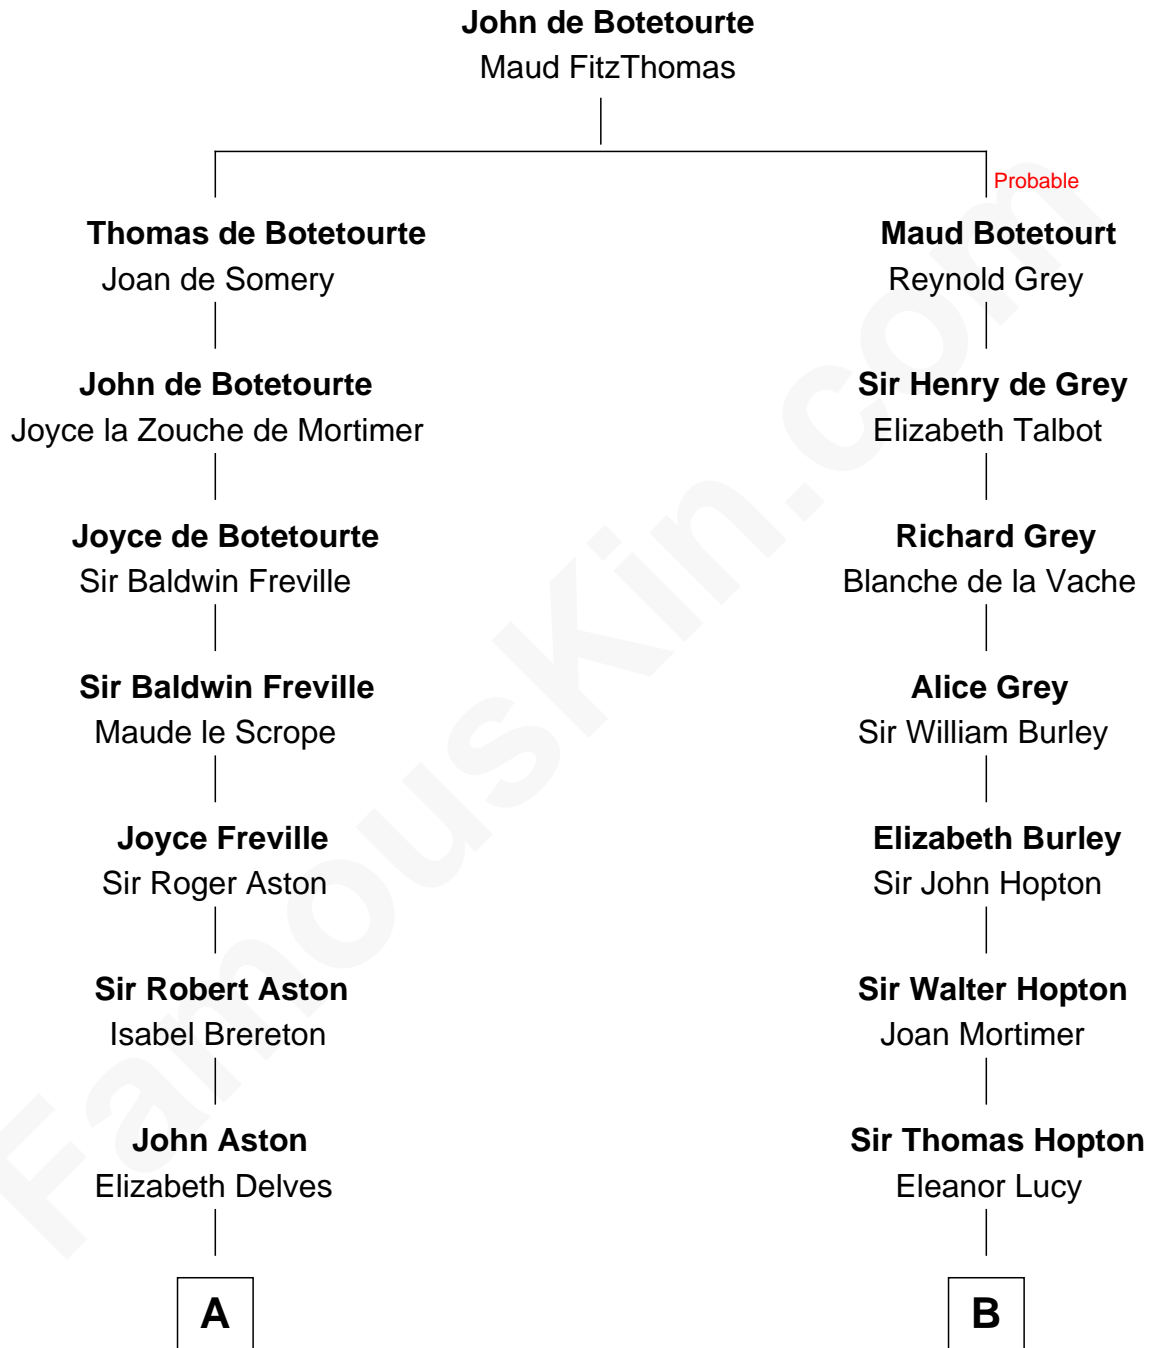

FamousKin.com

Relationship Chart of

Francis Lightfoot Lee

Signer of the Declaration of Independence

17th cousin 4 times removed of

Marjorie Post

Founder of General Foods

C

Azel Lathrop
Elizabeth Hyde

Erastus Lathrop
Sarah Bailey

Caroline Cushman Lathrop
Charles Rollin Post

Charles William Post
Elle Letitia Merriweather

Marjorie Post
Founder of General Foods