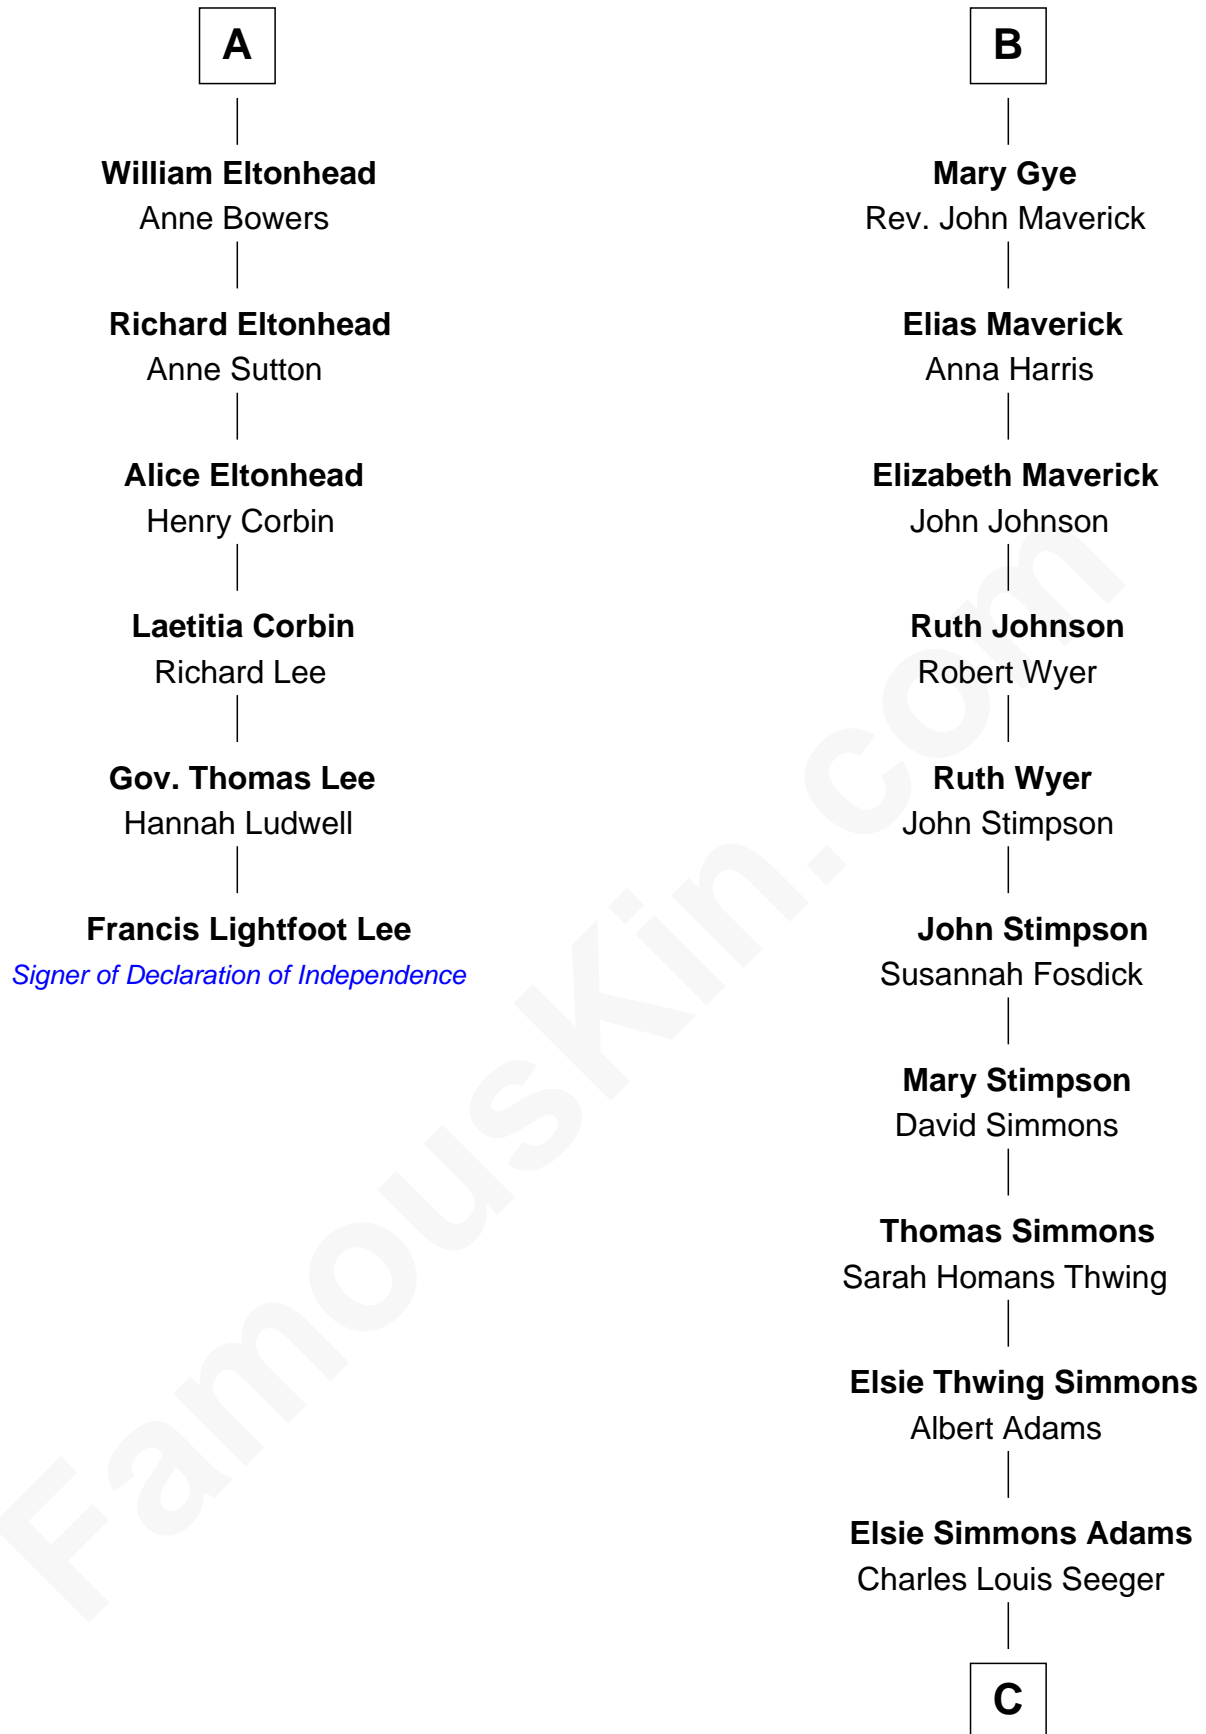

FamousKin.com

Relationship Chart of

Francis Lightfoot Lee

Signer of the Declaration of Independence

12th cousin 6 times removed of

Pete Seeger

American Folk Singer

Richard Fitzalan
Eleanor Plantagenet

A

John Fitzalan
Eleanor Maltravers

Joan Fitzalan
Sir William Echyngam

Joan Echyngam
Sir John Bayntun

Henry Bayntun

Jane Bayntun
Thomas Prowse

Mary Prowse
John Gye

Robert Gye
Grace Dowrish

B

C

Charles Louis Seeger
Constance de Clyver Edson

Pete Seeger
American Folk Singer

FamousKin.com