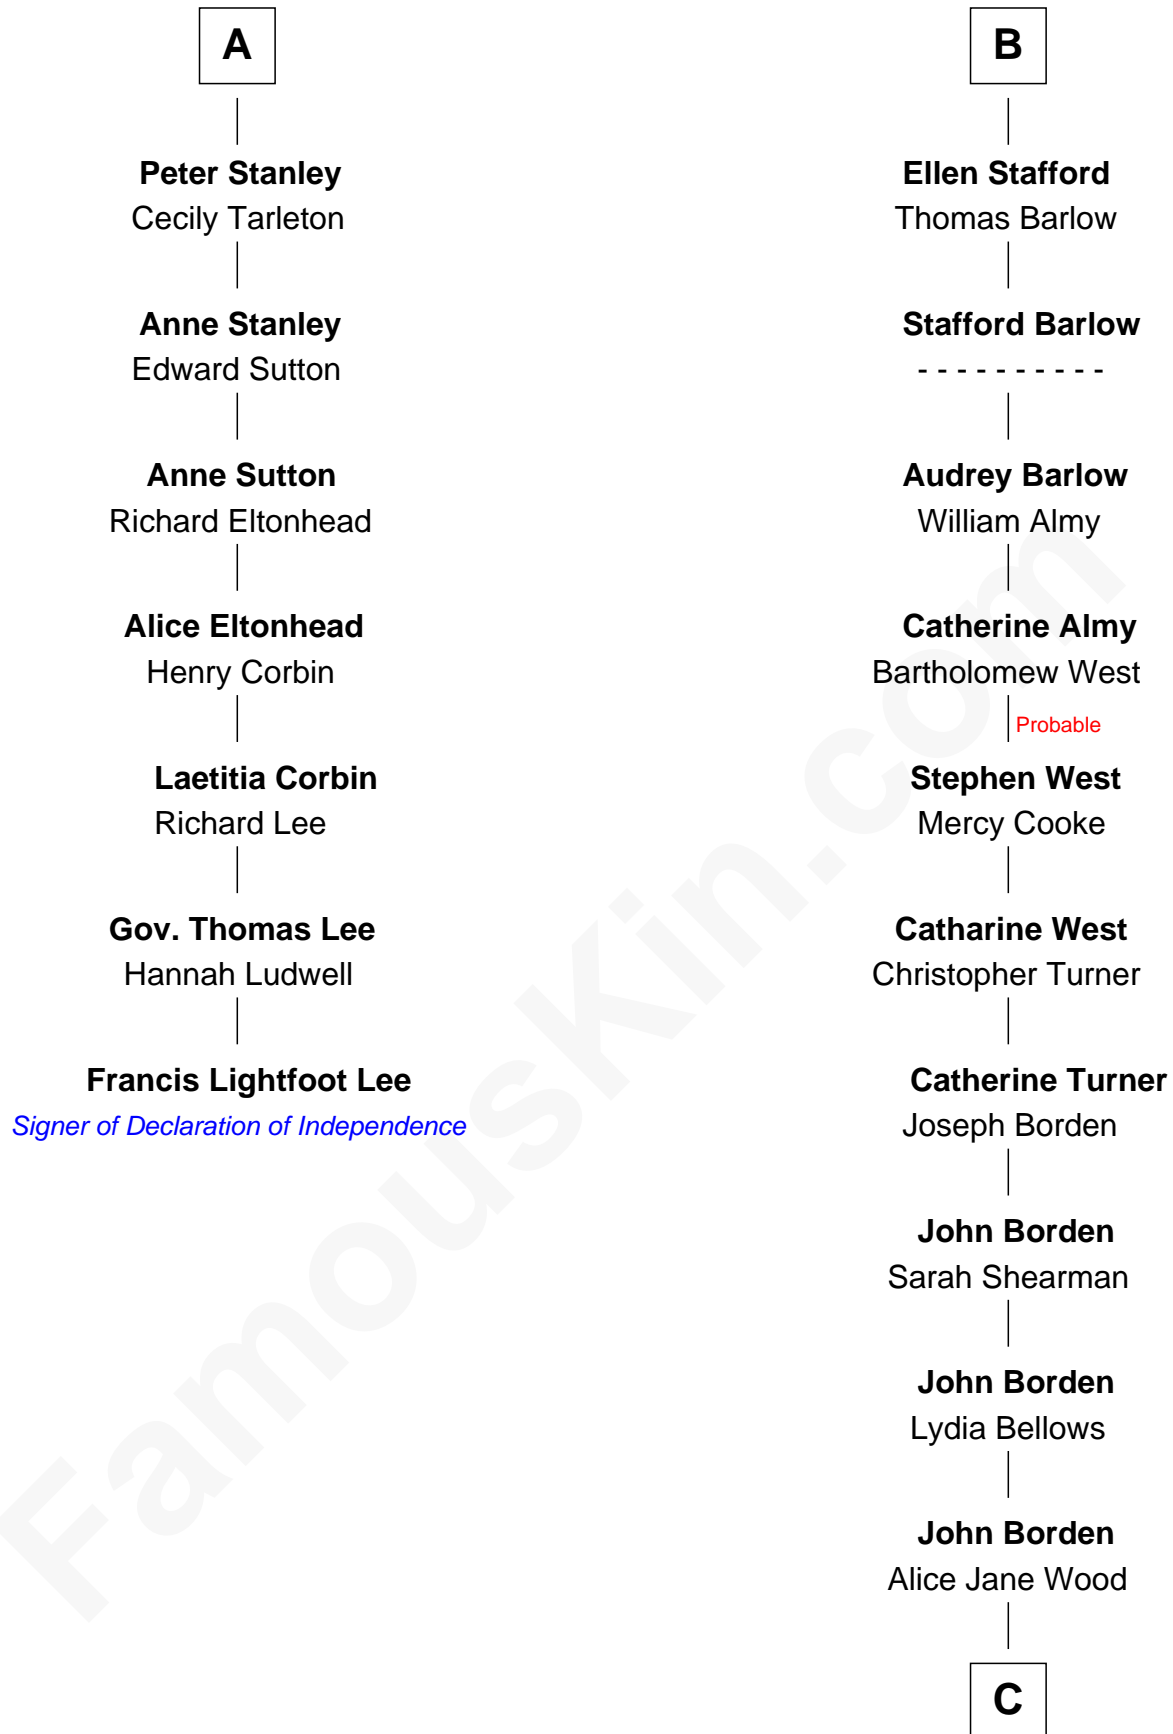

## Relationship Chart of

### Francis Lightfoot Lee

*Signer of the Declaration of Independence*

13th cousin 7 times removed of

### Adlai Stevenson III

*U.S. Senator from Illinois*

**C**

**William Borden**  
Mary DeGama Whiting

**John Borden**  
Ellen Wallace Waller

**Ellen Borden**  
Adlai Ewing Stevenson

**Adlai Stevenson III**  
*U.S. Senator from Illinois*