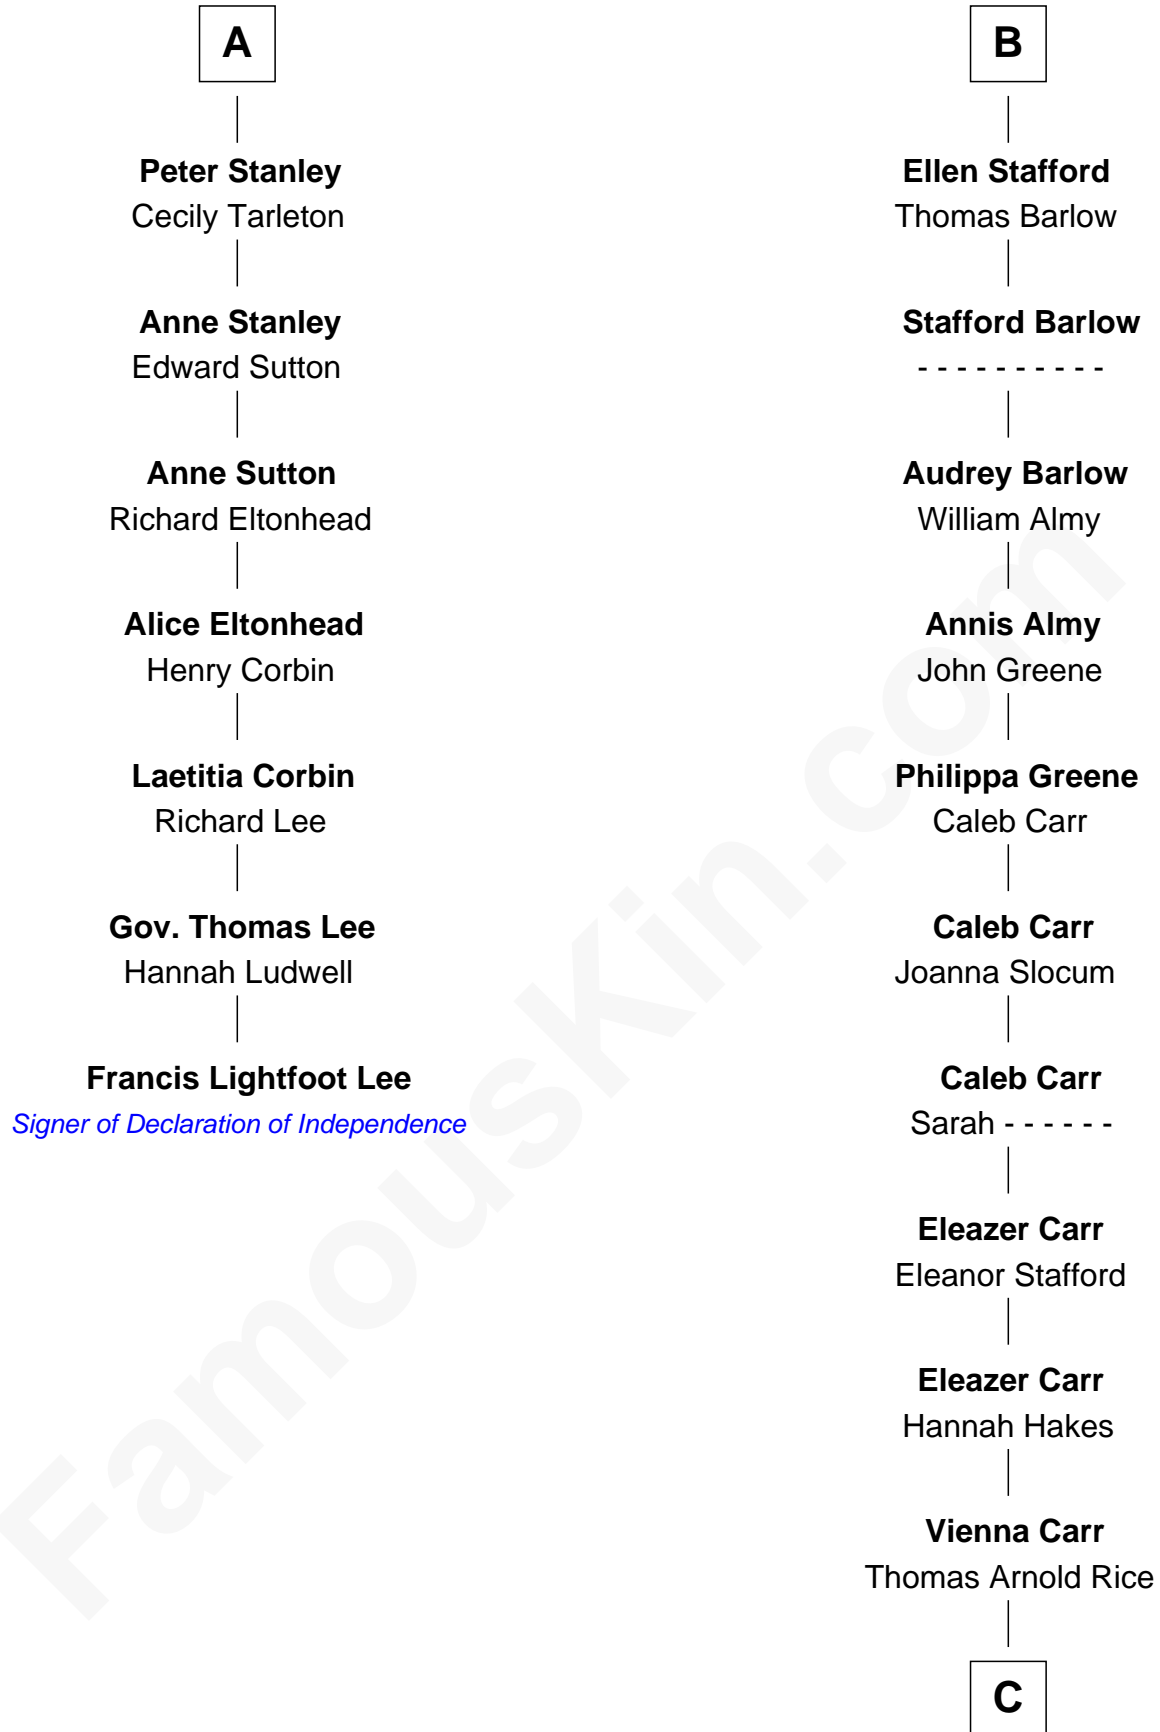

## Relationship Chart of

### Francis Lightfoot Lee

*Signer of the Declaration of Independence*

13th cousin 7 times removed of

**Charlie Munger**

*Vice-Chairman of Berkshire Hathaway*

C

**Caroline A. Rice**  
William H. Ingham

**Helen Vienna Ingham**  
Charles W. Russell

**Florence V. Russell**  
Alfred Case Munger

**Charlie Munger**  
*Vice-Chairman of Berkshire Hathaway*