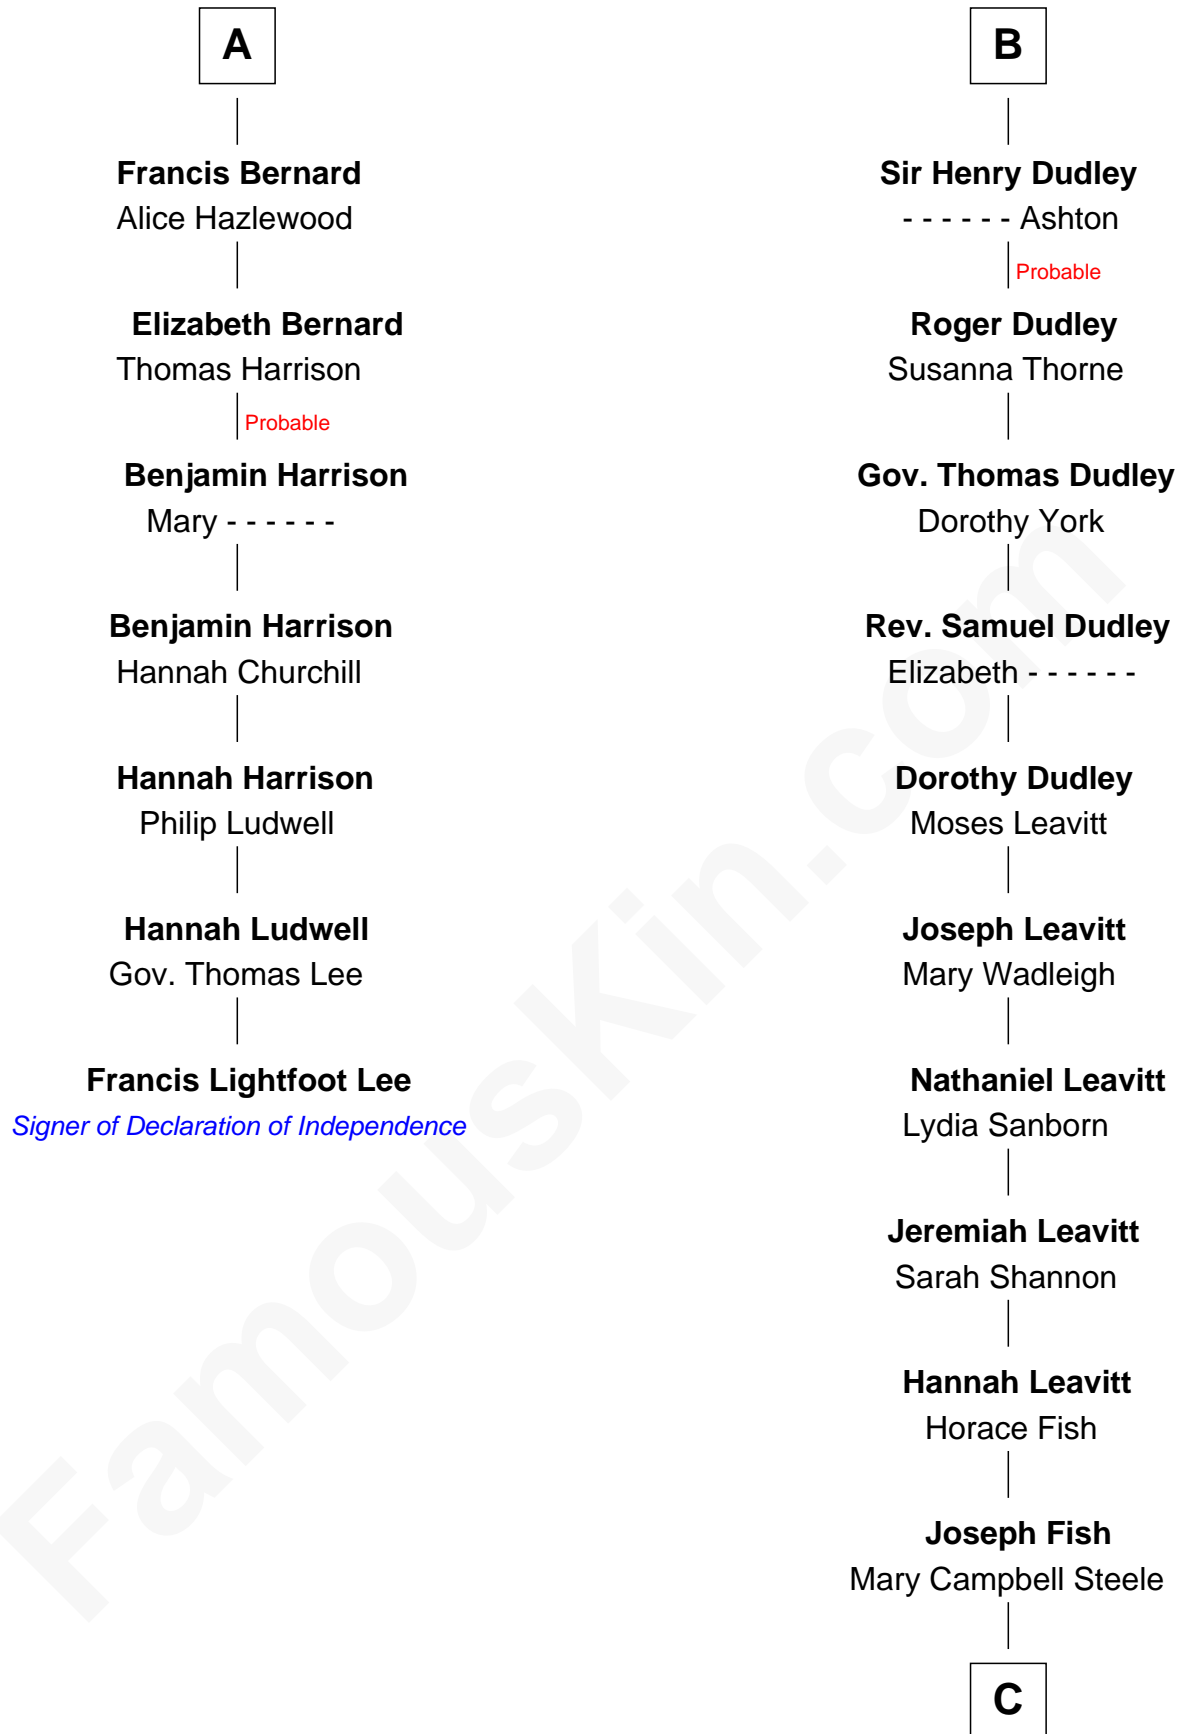

FamousKin.com

Relationship Chart of

Francis Lightfoot Lee

Signer of the Declaration of Independence

13th cousin 8 times removed of

Keri Russell

TV and Movie Actress

Sir William de Ros
Margery de Badlesmere