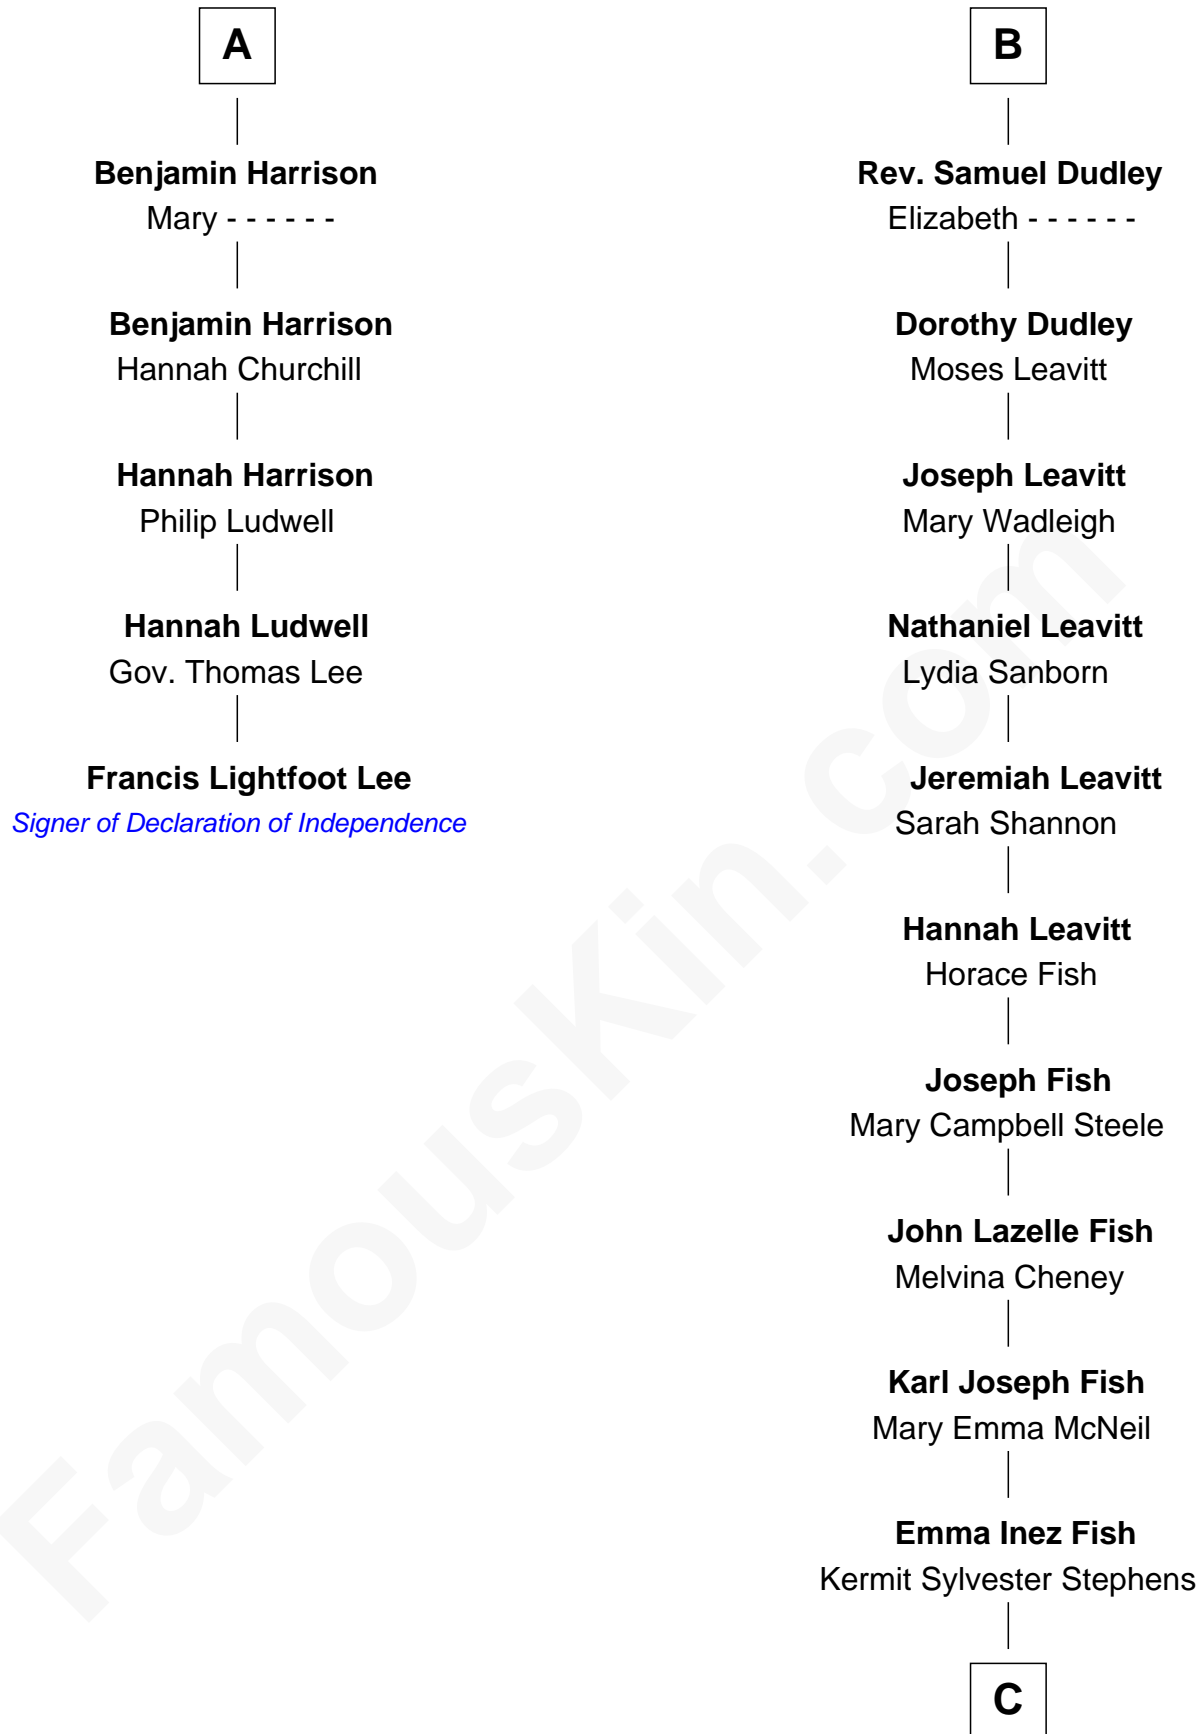

## Relationship Chart of

### Francis Lightfoot Lee

*Signer of the Declaration of Independence*

11th cousin 7 times removed of

**Keri Russell**

*TV and Movie Actress*

**C**

Stephanie Stephens

David Harold Russell

**Keri Russell**

*TV and Movie Actress*

FamousKin.com