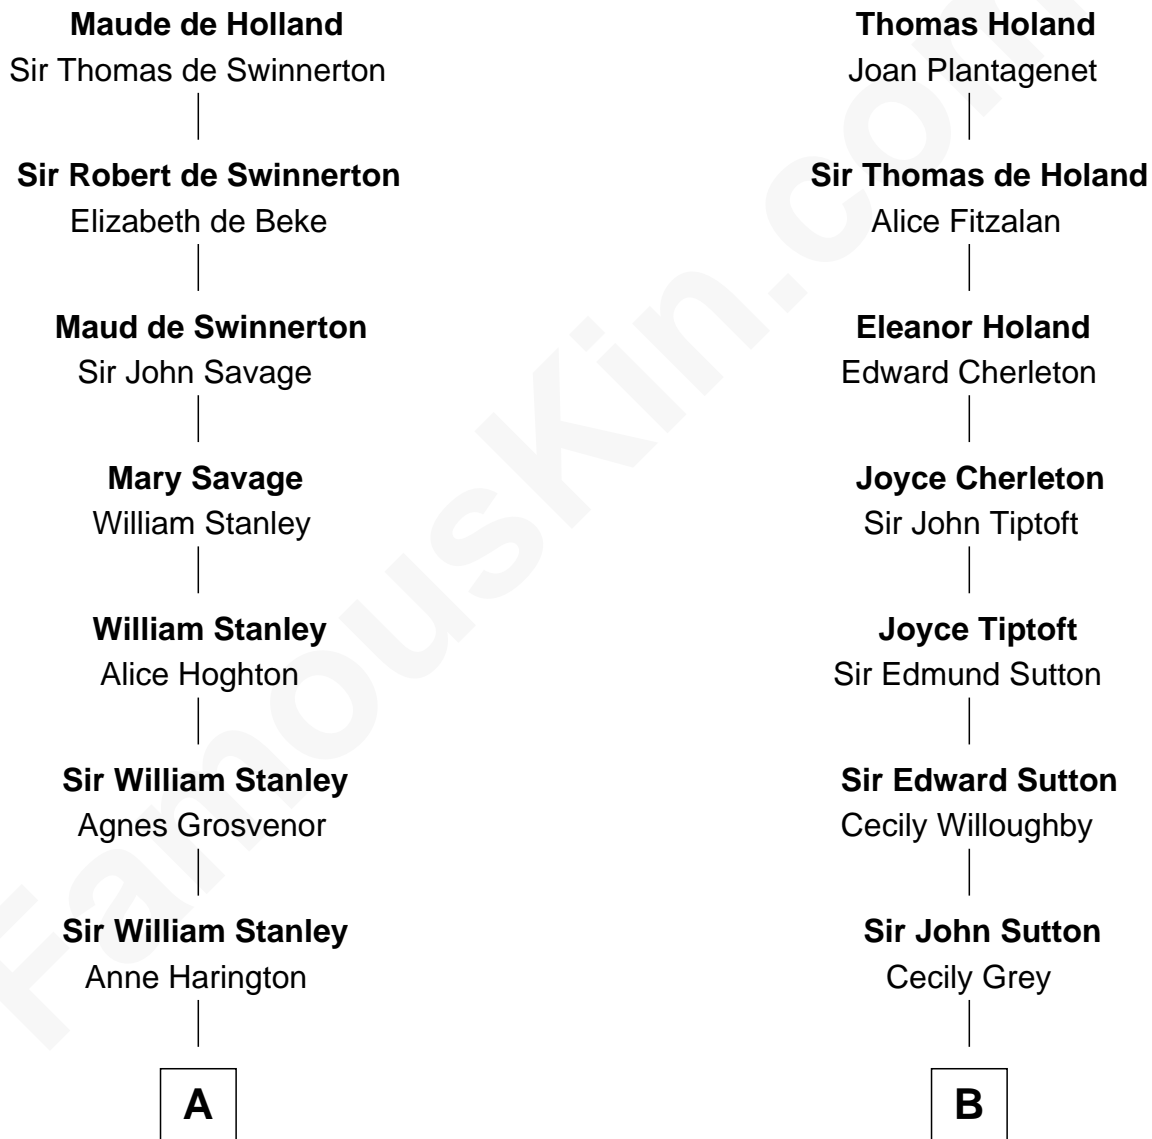

FamousKin.com

Relationship Chart of

Francis Lightfoot Lee

Signer of the Declaration of Independence

13th cousin 8 times removed of

Keri Russell

TV and Movie Actress

Sir Robert de Holland

Maude la Zouche

C

John Lazelle Fish

Melvina Cheney

Karl Joseph Fish

Mary Emma McNeil

Emma Inez Fish

Kermit Sylvester Stephens