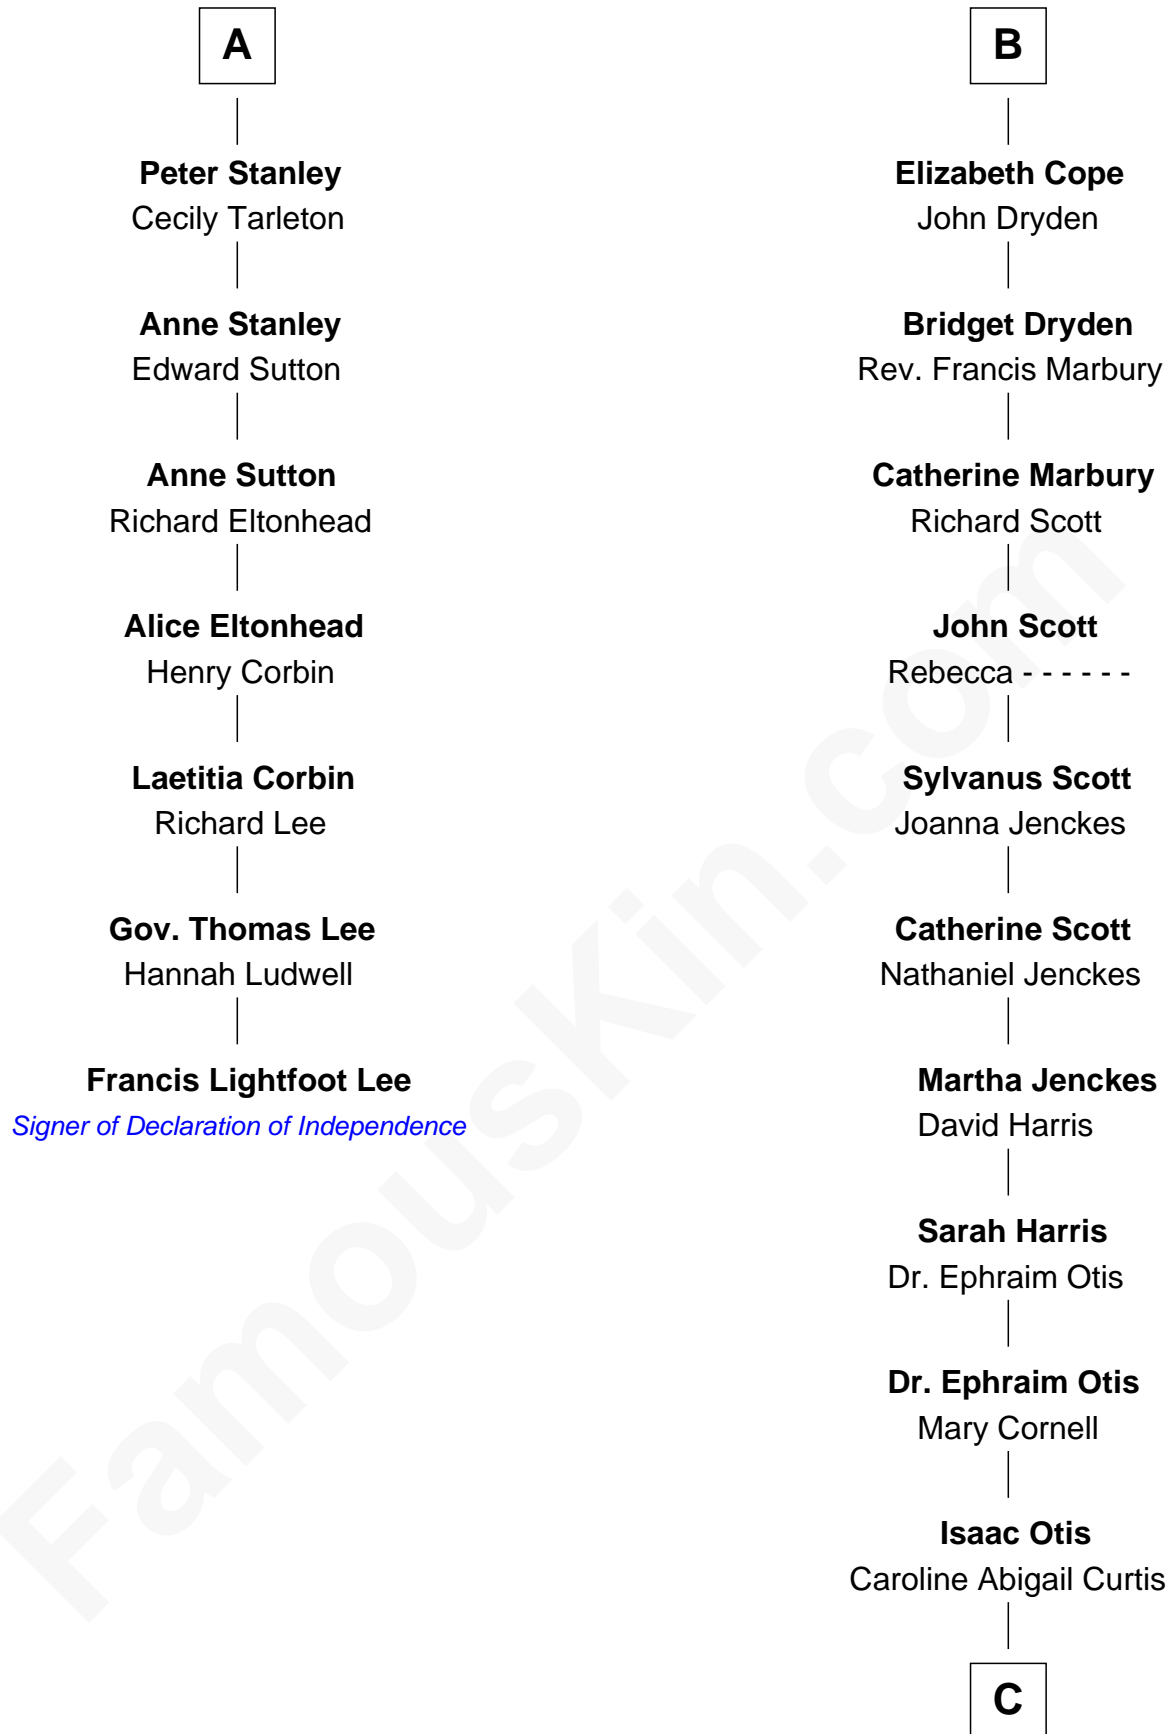

## Relationship Chart of

### Francis Lightfoot Lee

*Signer of the Declaration of Independence*

13th cousin 6 times removed of

**Amelia Earhart**

*Aviation Pioneer*

C

**Alfred Gideon Otis**  
Amelia Josephine Harres

**Amelia Otis**  
Edwin Stanton Earhart

**Amelia Earhart**  
*Aviation Pioneer*

FamousKin.com