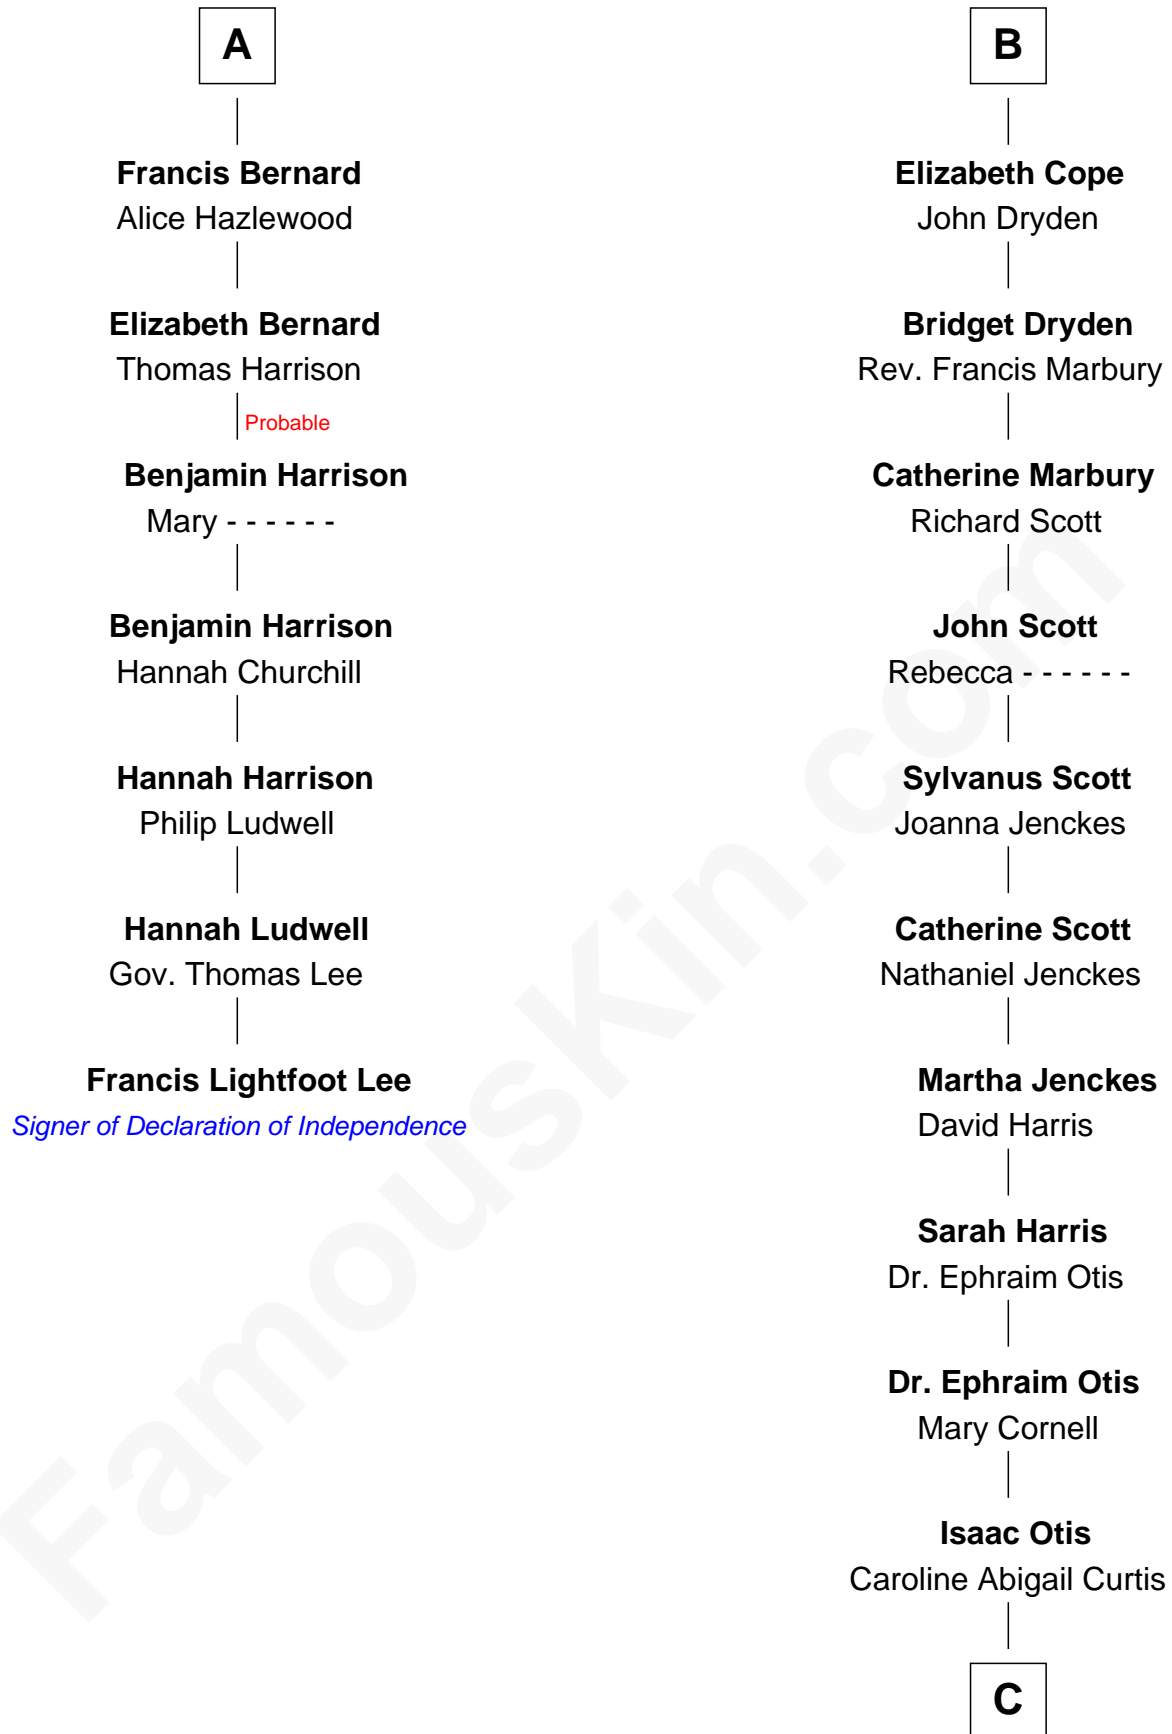

FamousKin.com

Relationship Chart of

Francis Lightfoot Lee

Signer of the Declaration of Independence

13th cousin 6 times removed of

Amelia Earhart

Aviation Pioneer

Margaret de Audley

Ralph de Stafford

C

Alfred Gideon Otis
Amelia Josephine Harres

Amelia Otis
Edwin Stanton Earhart

Amelia Earhart
Aviation Pioneer

FamousKin.com