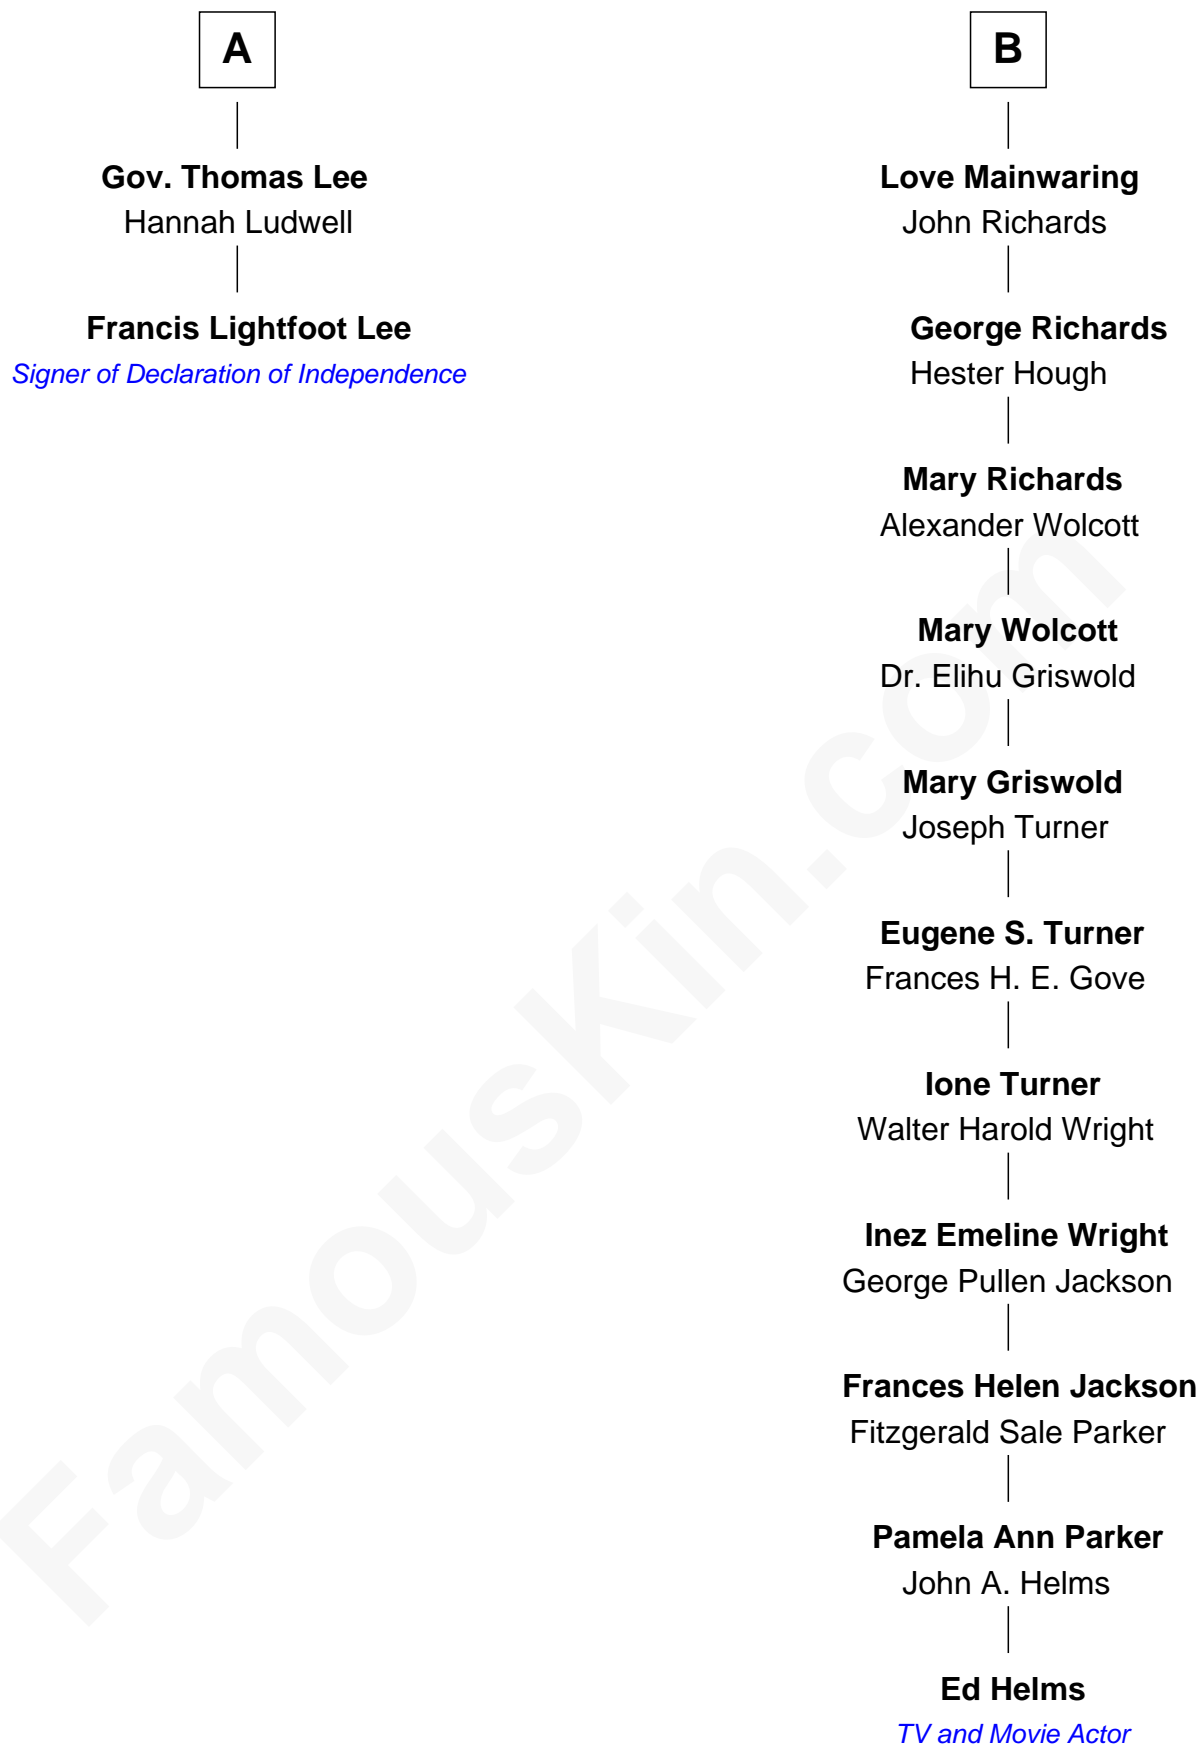

FamousKin.com

Relationship Chart of

Francis Lightfoot Lee

Signer of the Declaration of Independence

8th cousin 9 times removed of

Ed Helms

TV and Movie Actor

Sir John Savage

Katherine Stanley

Ed Helms photo by [Shana Fagan](#) (CC BY 3.0)