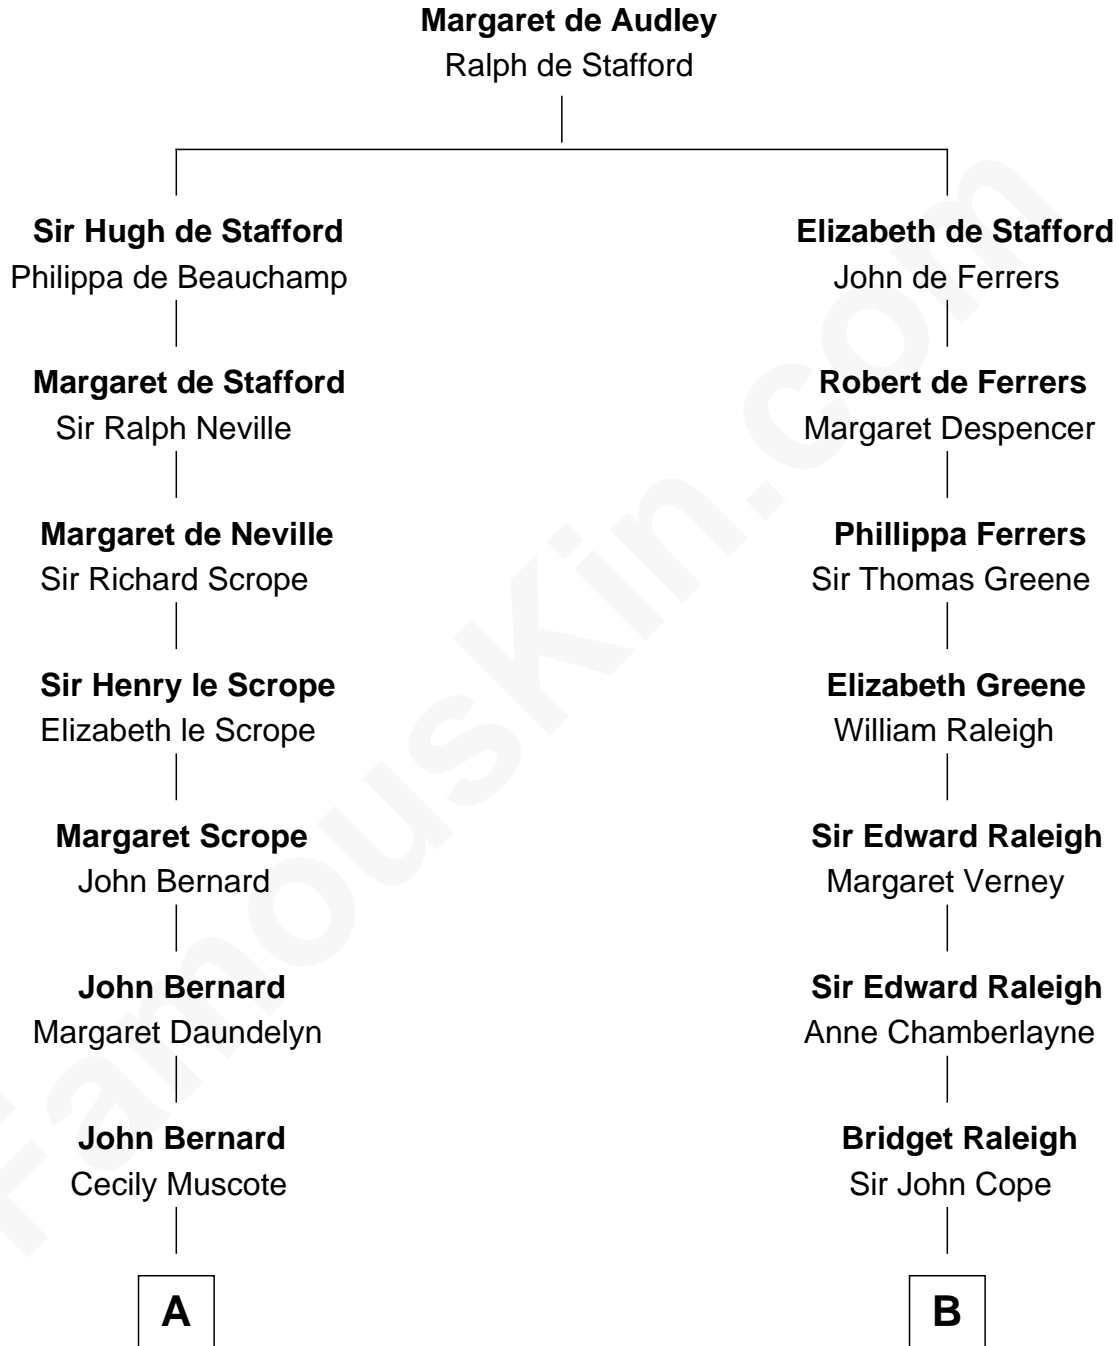

FamousKin.com

Relationship Chart of

Francis Lightfoot Lee

Signer of the Declaration of Independence

13th cousin 3 times removed of

Joseph Wharton

Founder of the Wharton School of Business

A

Francis Bernard
Alice Hazlewood

Elizabeth Bernard
Thomas Harrison

Probable

Benjamin Harrison
Mary - - - - -

Benjamin Harrison
Hannah Churchill

Hannah Harrison
Philip Ludwell

Hannah Ludwell
Gov. Thomas Lee

Francis Lightfoot Lee
Signer of Declaration of Independence