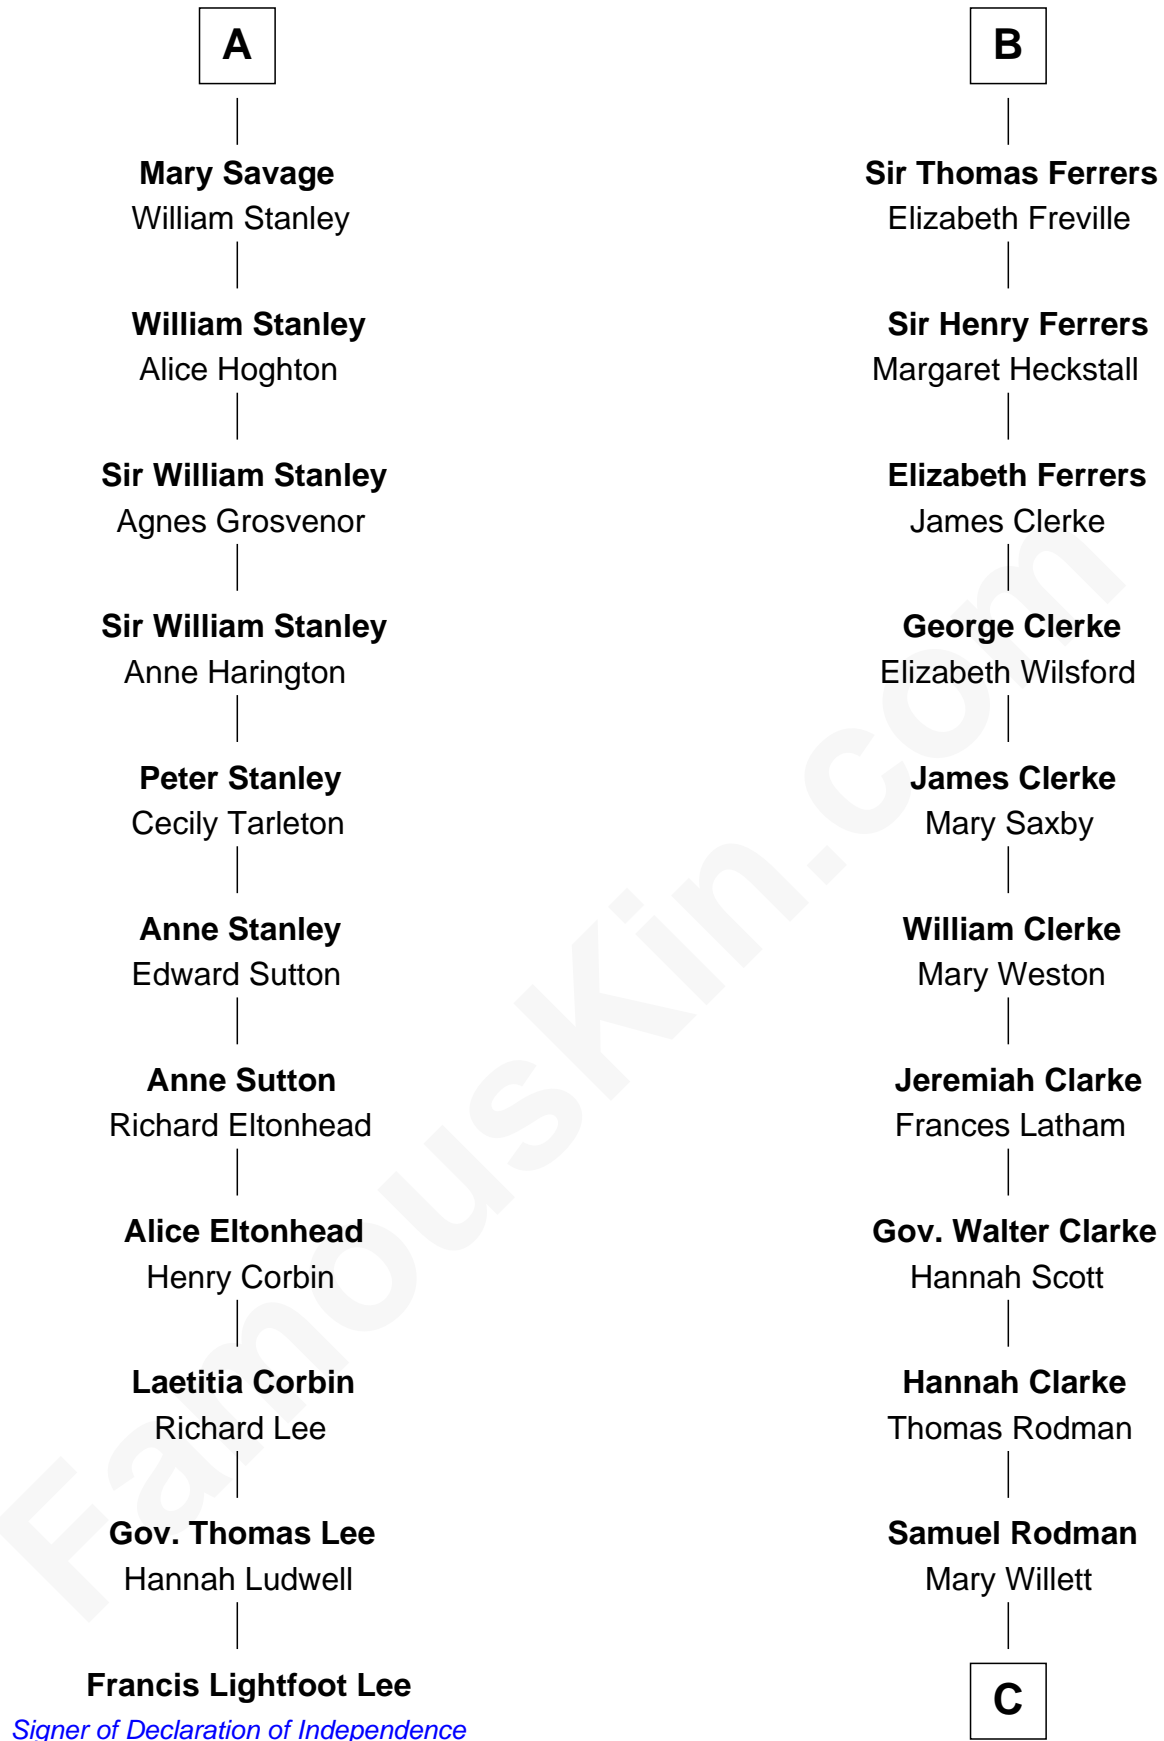

FamousKin.com

Relationship Chart of

Francis Lightfoot Lee

Signer of the Declaration of Independence

17th cousin 3 times removed of

Joseph Wharton

Founder of the Wharton School of Business

C

—
Thomas Rodman

Mary Borden
—

Hannah Rodman

Samuel Rowland Fisher
—

Deborah Fisher

William Wharton
—

Joseph Wharton

Founder, Wharton School of Business