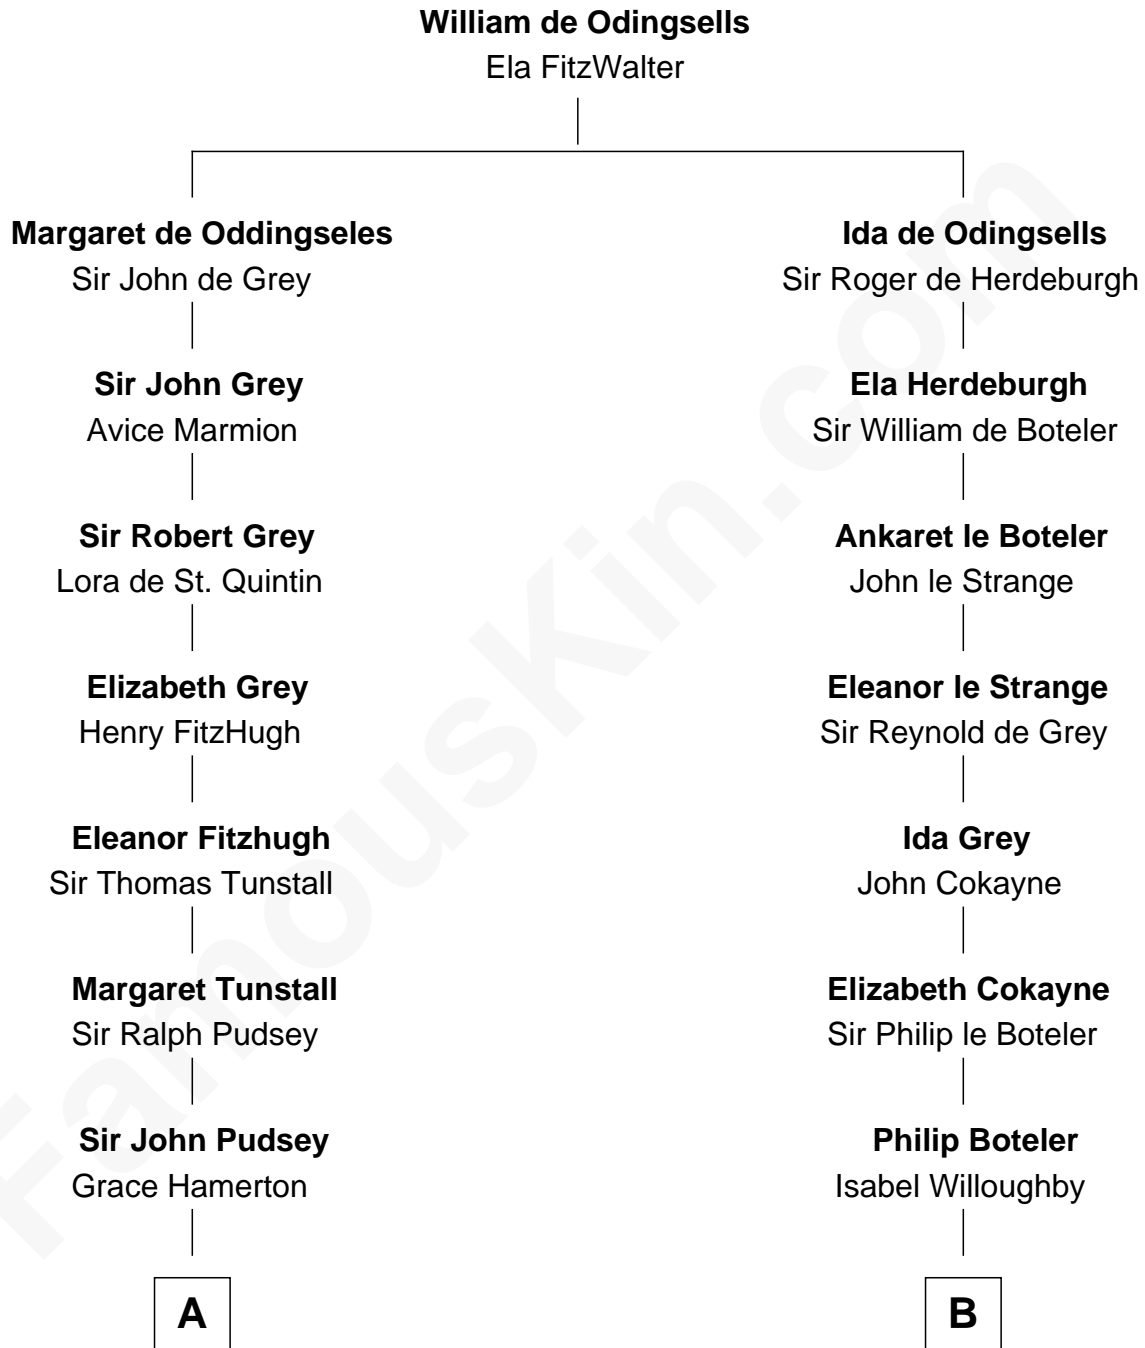

## Relationship Chart of

### Francis Lightfoot Lee

*Signer of the Declaration of Independence*

17th cousin 3 times removed of

### Joseph Wharton

*Founder of the Wharton School of Business*

**C**

**Thomas Rodman**

Mary Borden

**Hannah Rodman**

Samuel Rowland Fisher

**Deborah Fisher**