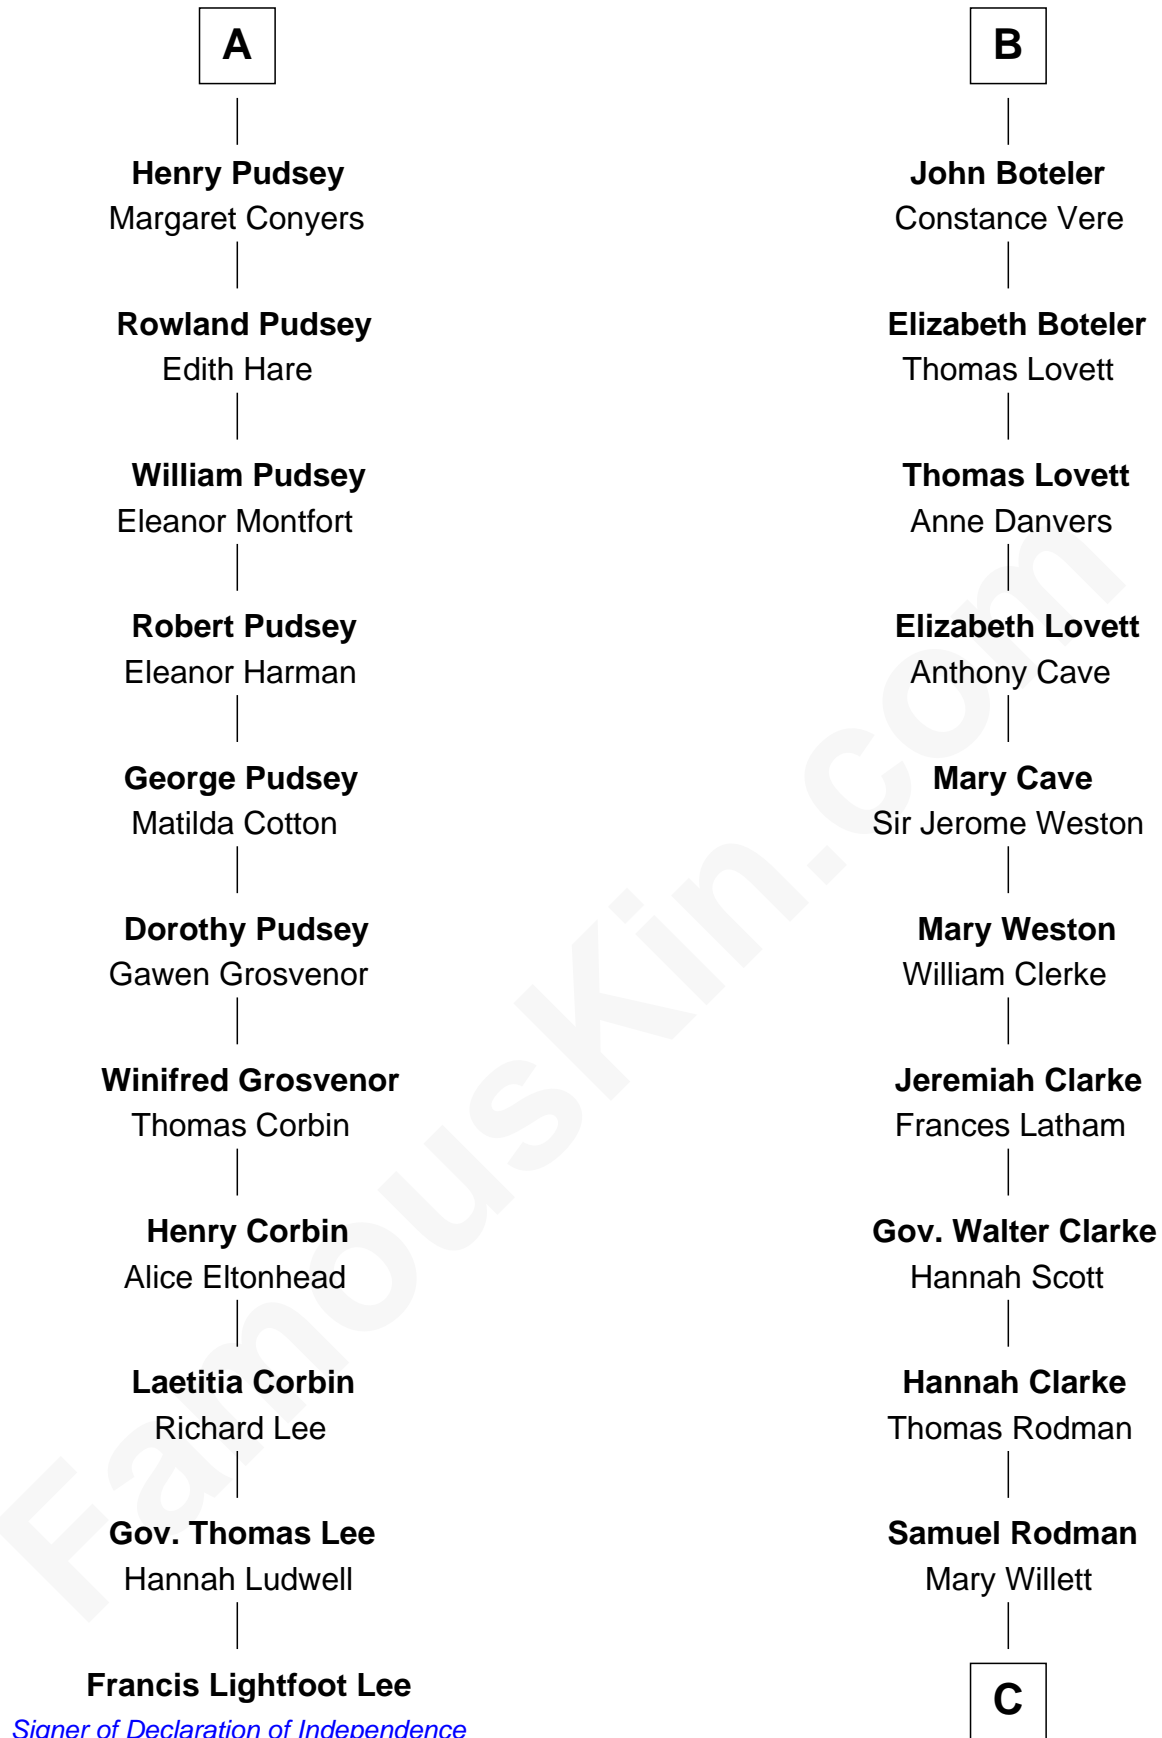

## Relationship Chart of

### Francis Lightfoot Lee

*Signer of the Declaration of Independence*

17th cousin 3 times removed of

### Joseph Wharton

*Founder of the Wharton School of Business*

**C**

**Thomas Rodman**

Mary Borden

**Hannah Rodman**

Samuel Rowland Fisher

**Deborah Fisher**