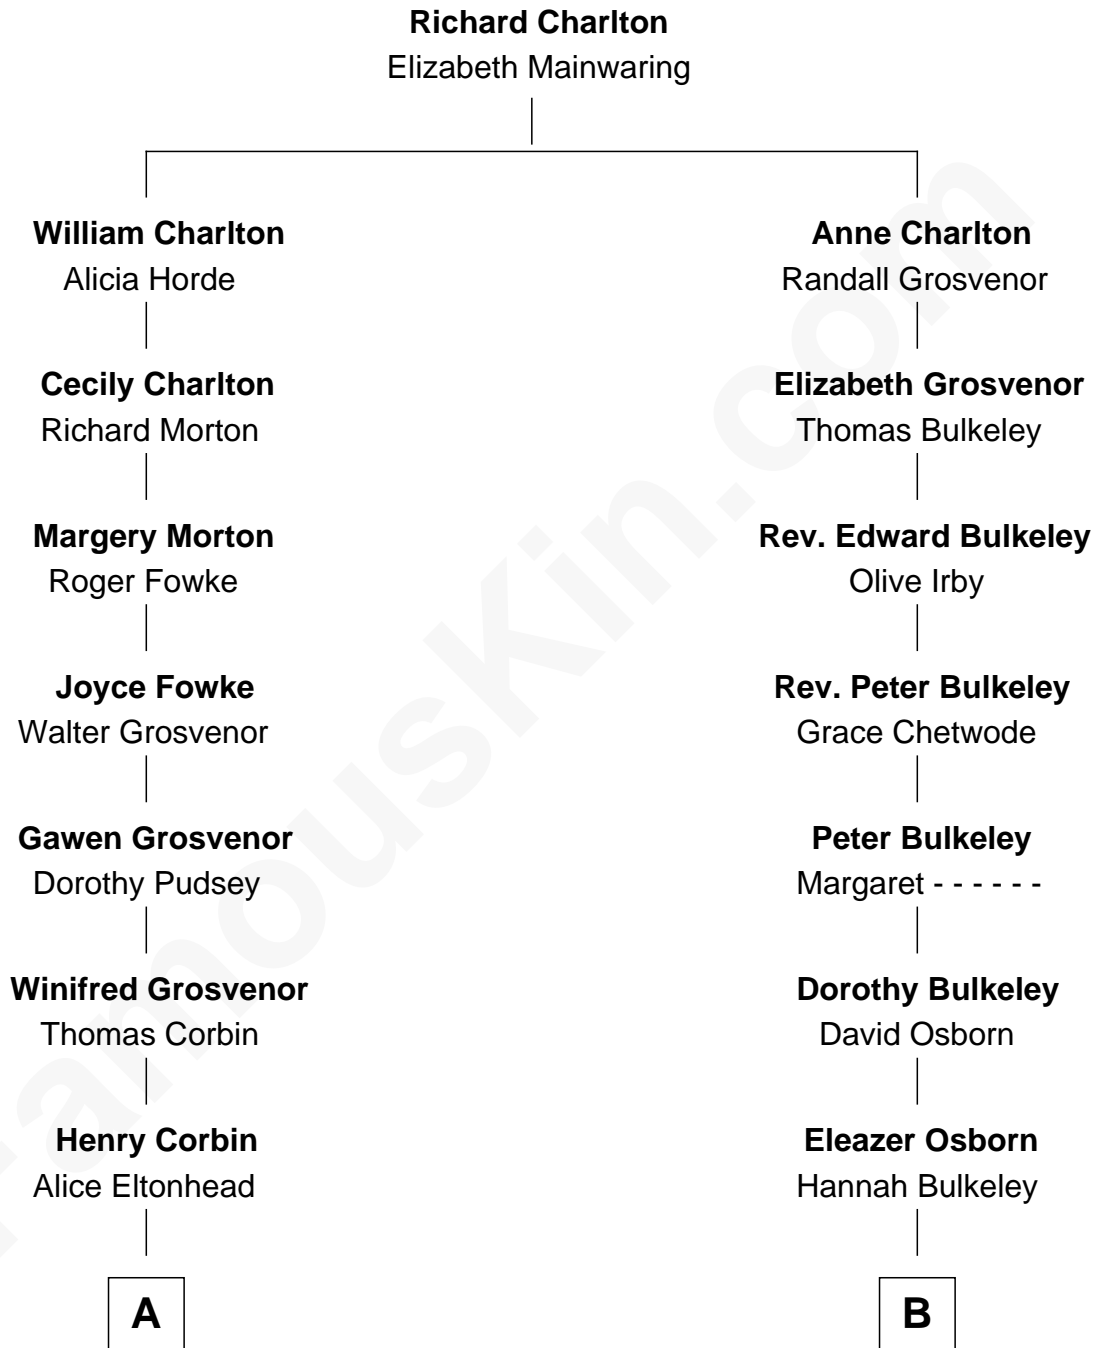

## Relationship Chart of

### Francis Lightfoot Lee

*Signer of the Declaration of Independence*

9th cousin 1 time removed of

### Jay Gould

*American Railroad "Robber Baron"*

**A**

**Laetitia Corbin**

Richard Lee

**Gov. Thomas Lee**

Hannah Ludwell

**Francis Lightfoot Lee**

**Jay Gould**

*"Robber Baron"*