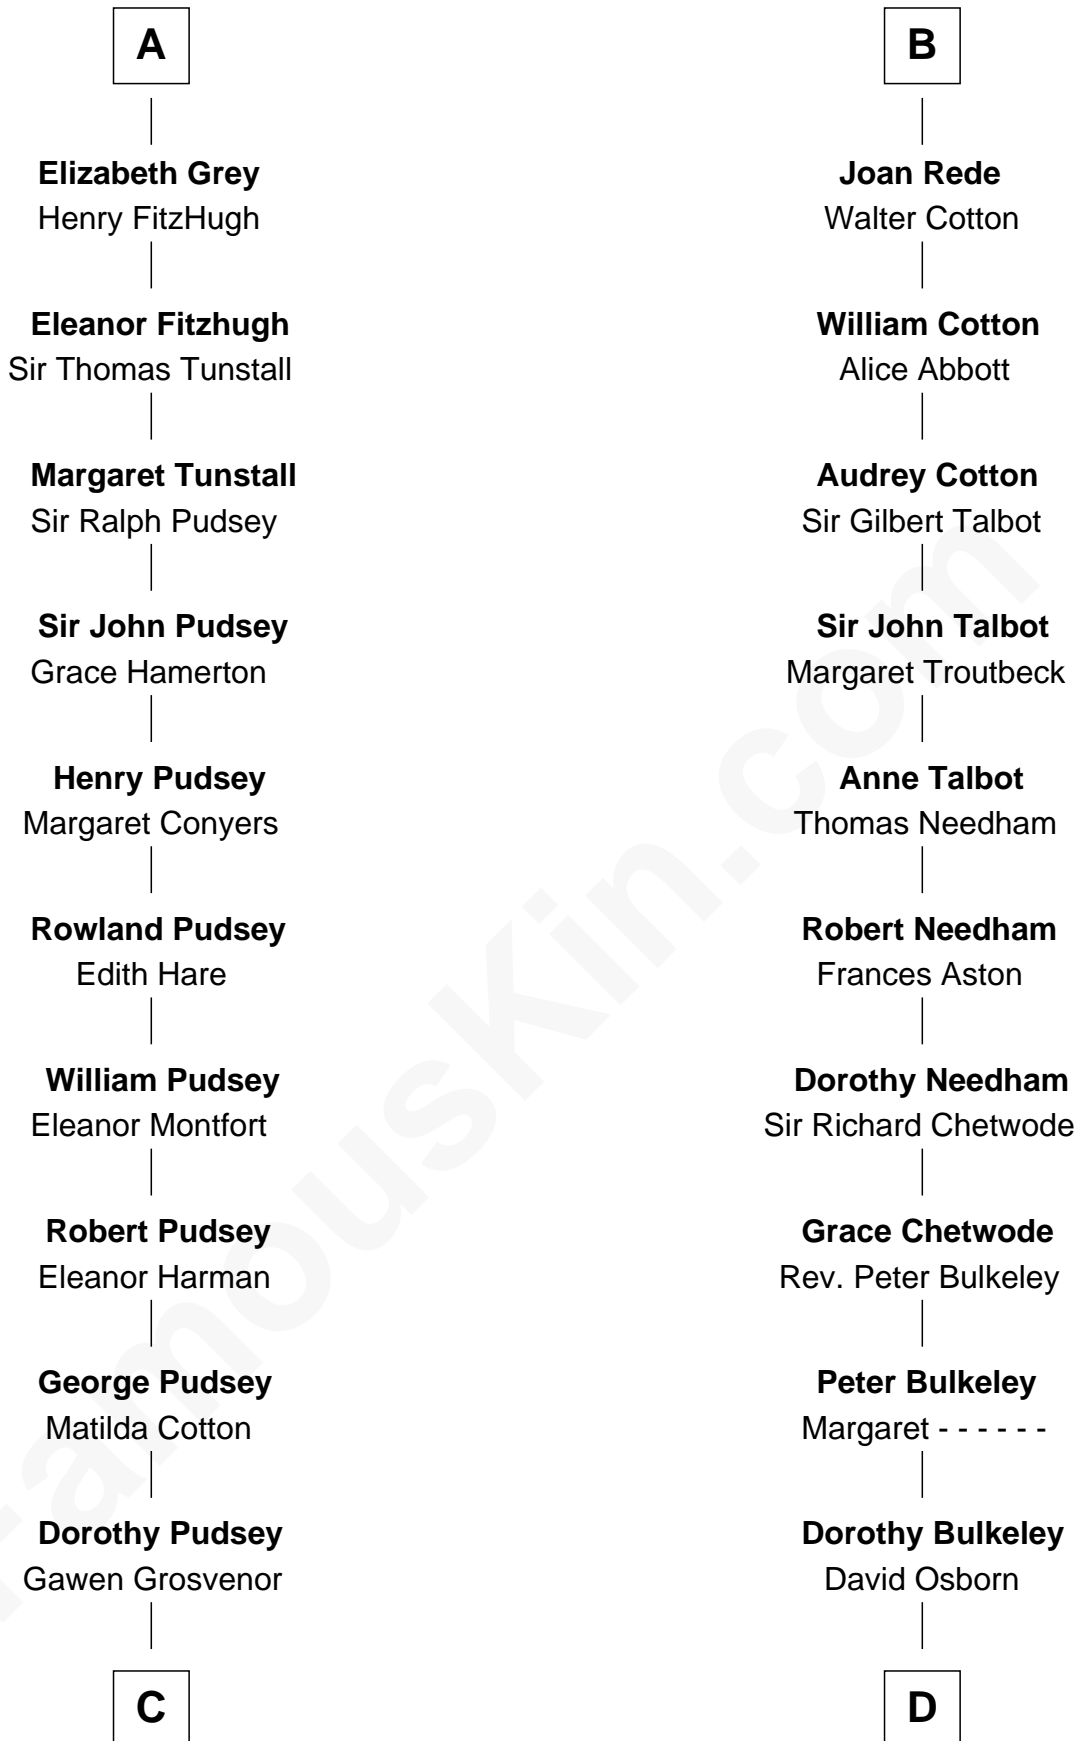

FamousKin.com

Relationship Chart of

Francis Lightfoot Lee

Signer of the Declaration of Independence

21st cousin of

Jay Gould

American Railroad "Robber Baron"

C

Winifred Grosvenor

Thomas Corbin

Henry Corbin

Alice Eltonhead

Laetitia Corbin

Richard Lee

Gov. Thomas Lee

Hannah Ludwell

Abraham Gould

John Burr Gould

Mary More

Jay Gould

"Robber Baron"