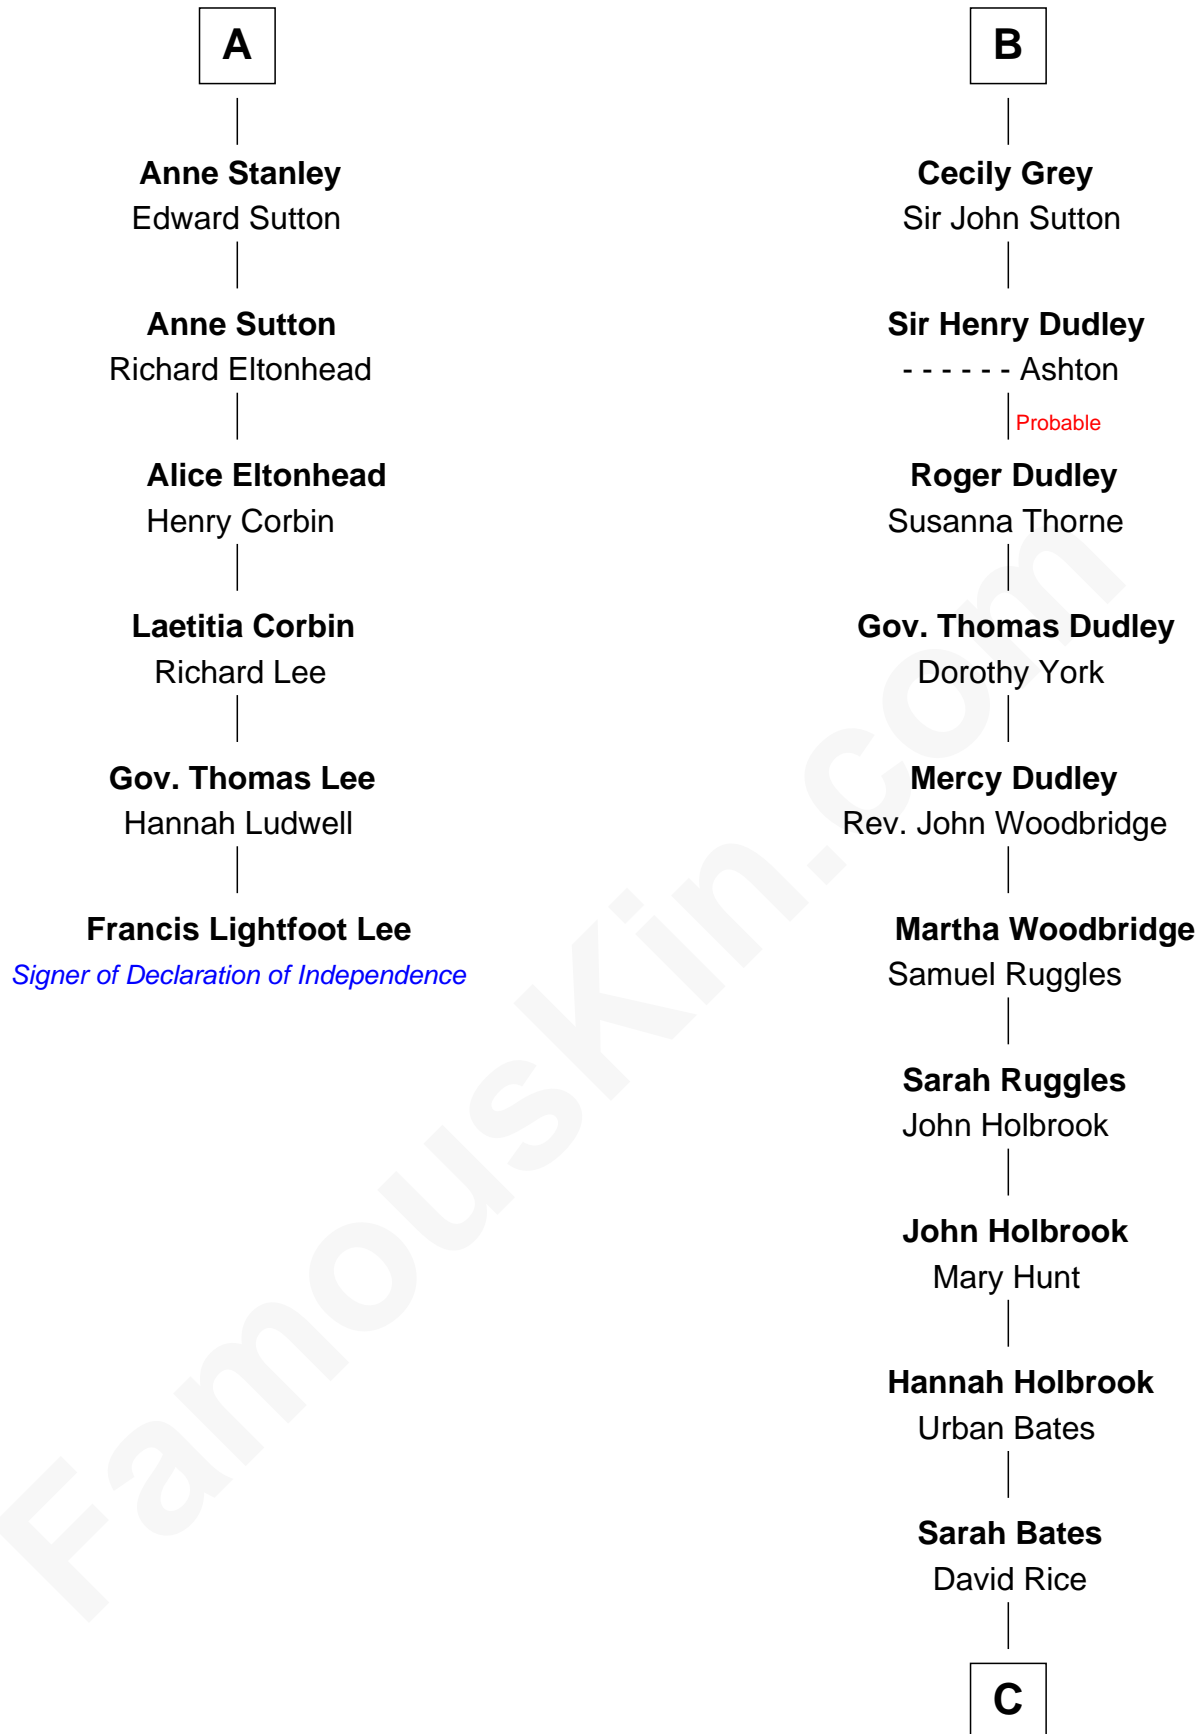

FamousKin.com

Relationship Chart of

Francis Lightfoot Lee

Signer of the Declaration of Independence

12th cousin 6 times removed of

William Marsh Rice
Founder of Rice University

Sir John de Harington

Joan - - - - -

C

—
David Rice

Patty Hall

—
William Marsh Rice

Founder of Rice University

FamousKin.com