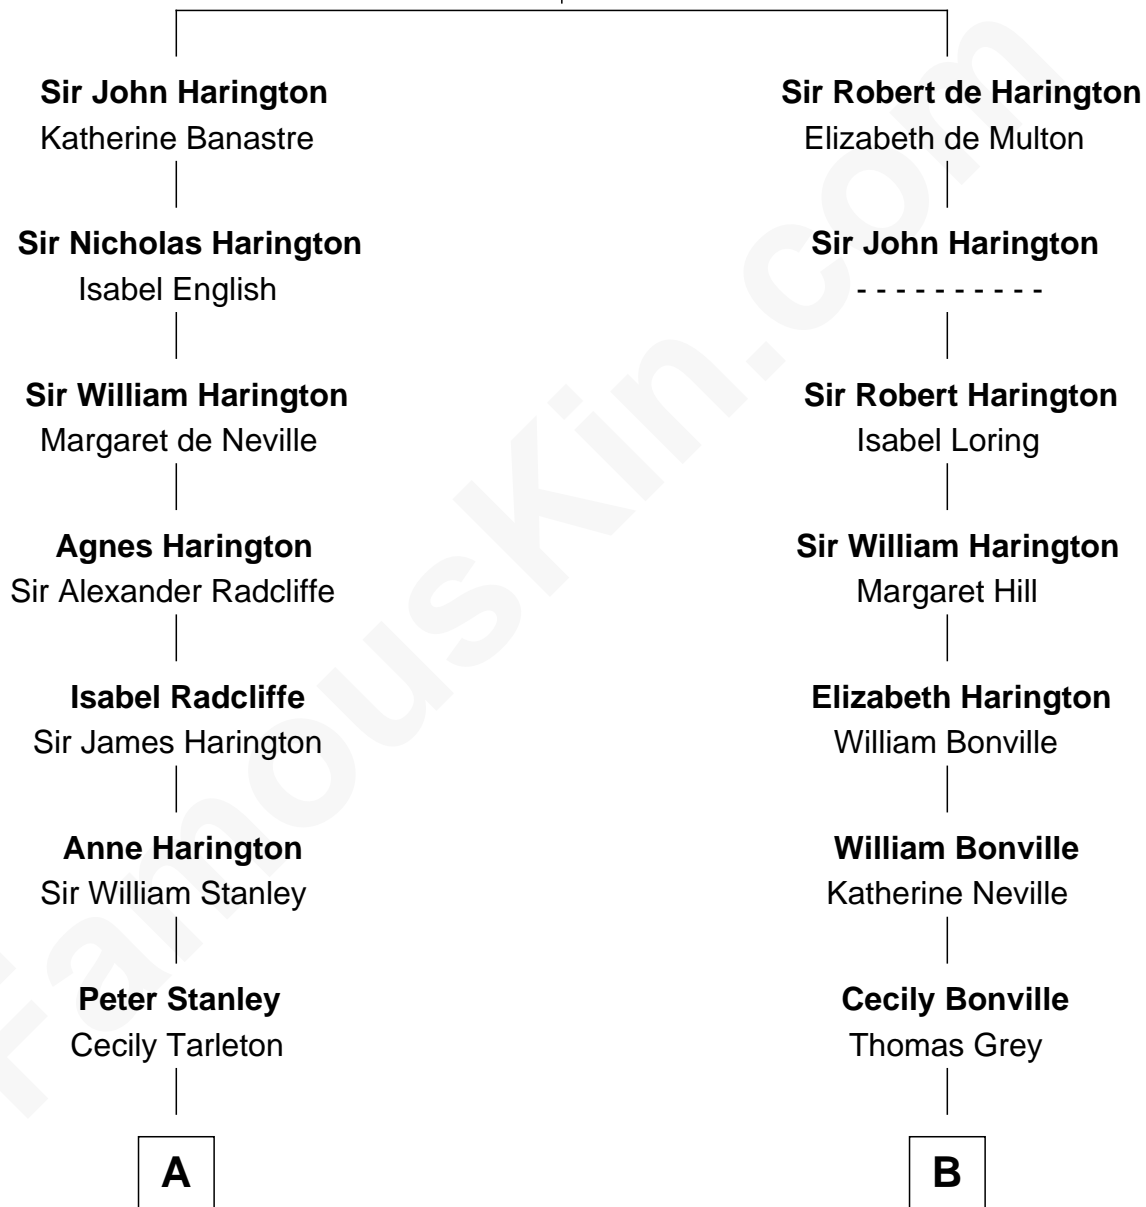

FamousKin.com

Relationship Chart of

Francis Lightfoot Lee

Signer of the Declaration of Independence

12th cousin 6 times removed of

William Marsh Rice
Founder of Rice University

Sir John de Harington

Joan - - - - -

C

—
David Rice

Patty Hall

—
William Marsh Rice

Founder of Rice University

FamousKin.com