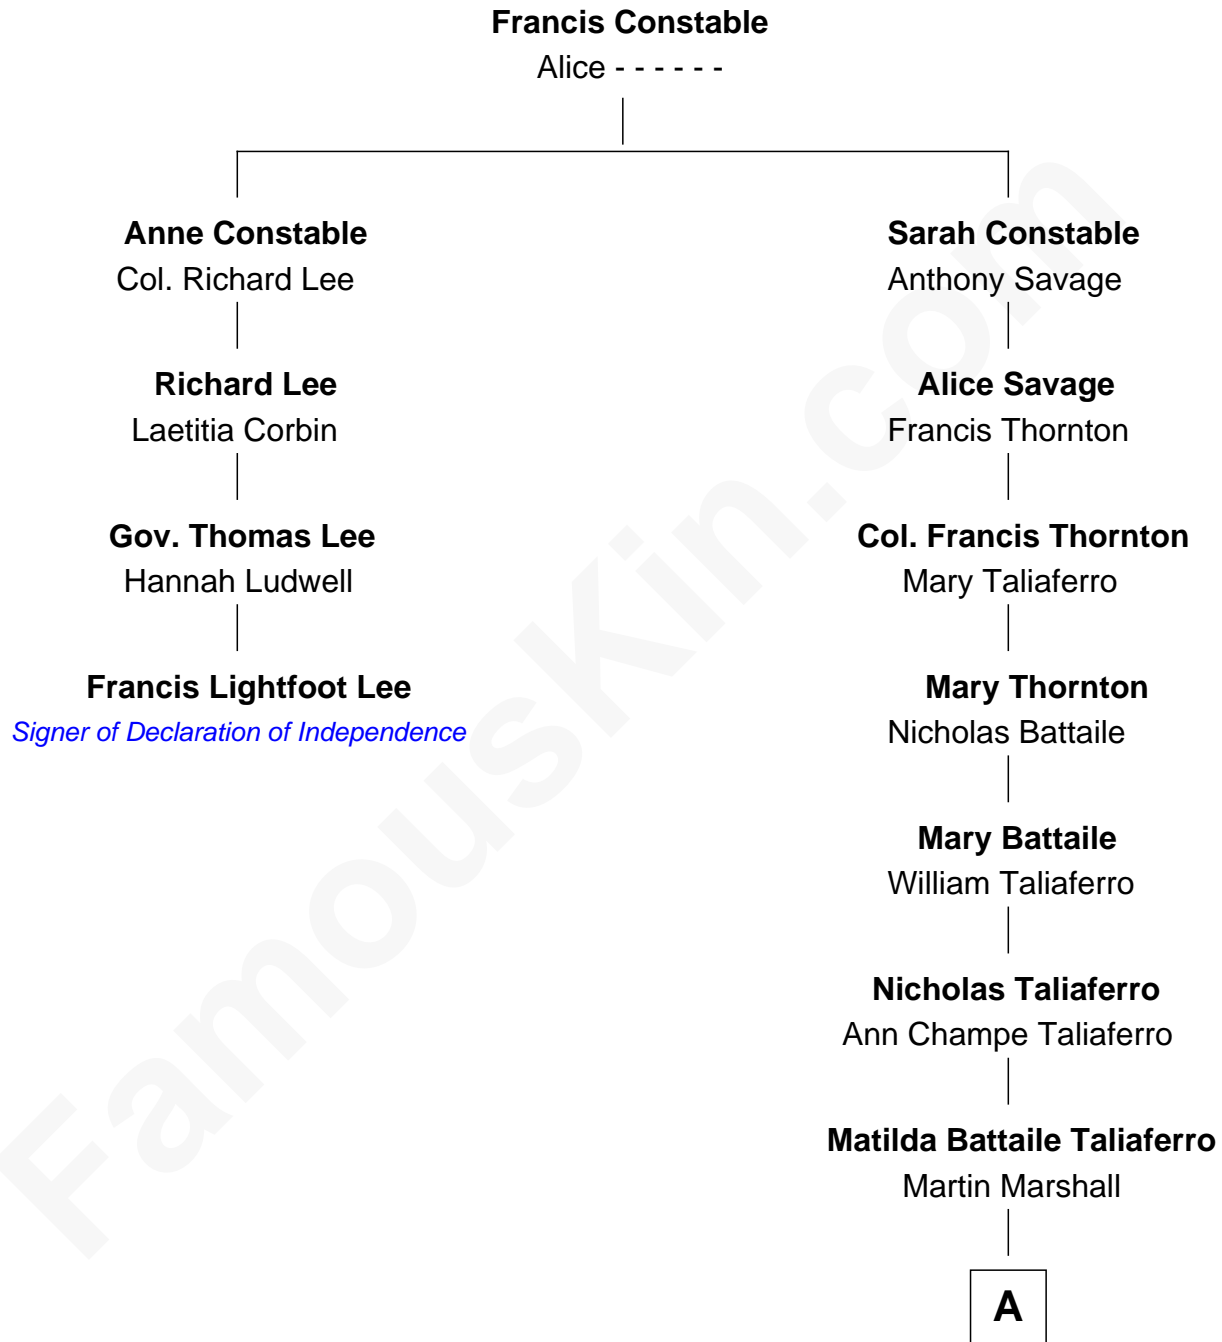

FamousKin.com

Relationship Chart of

Francis Lightfoot Lee

Signer of the Declaration of Independence

3rd cousin 6 times removed of

General George C. Marshall

Author of "The Marshall Plan"

A

|
William Champe Marshall

Susan Myers

|
George Catlett Marshall

Laura Emily Bradford

|
General George C. Marshall

U.S. Army - World War II

FamousKin.com