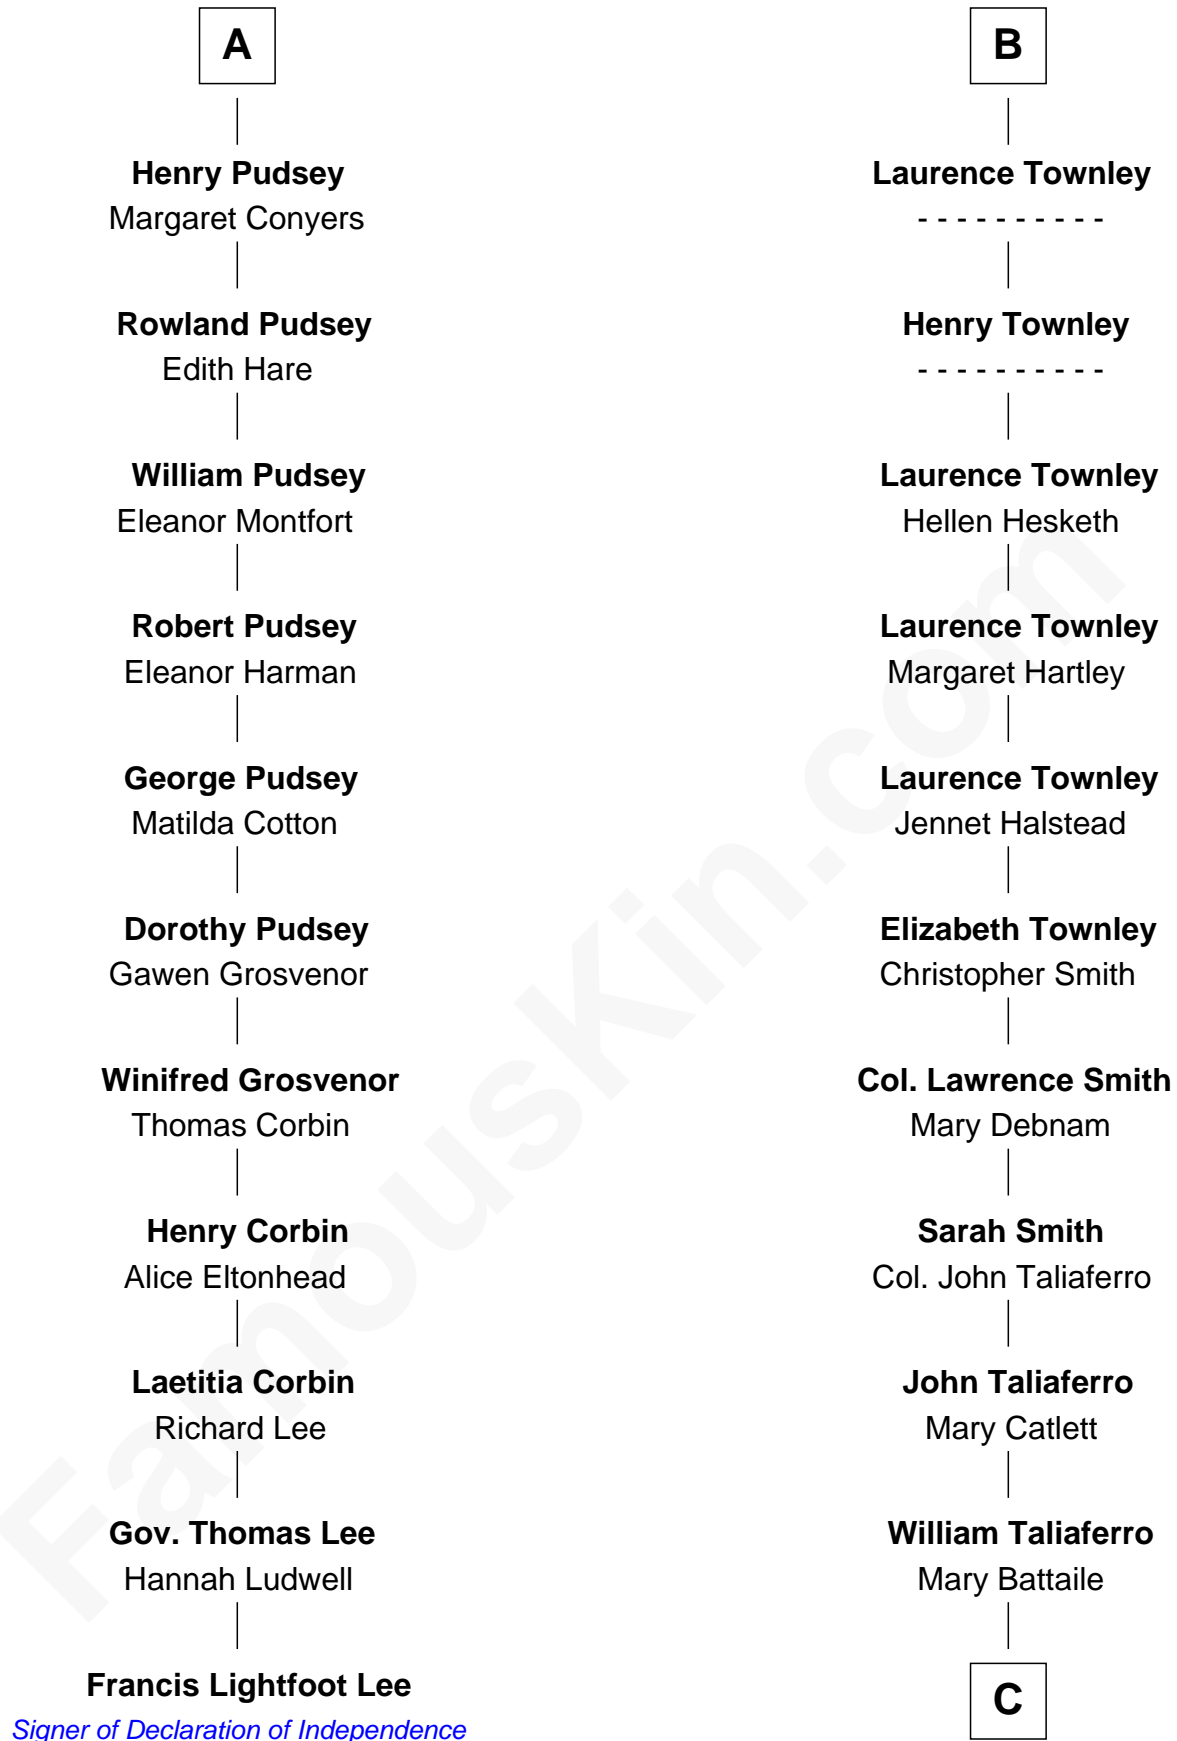

FamousKin.com

Relationship Chart of

Francis Lightfoot Lee

Signer of the Declaration of Independence

17th cousin 4 times removed of

General George C. Marshall

Author of "The Marshall Plan"

C

Nicholas Taliaferro

Ann Champe Taliaferro

Matilda Battaile Taliaferro

Martin Marshall

William Champe Marshall

Susan Myers

George Catlett Marshall

Laura Emily Bradford