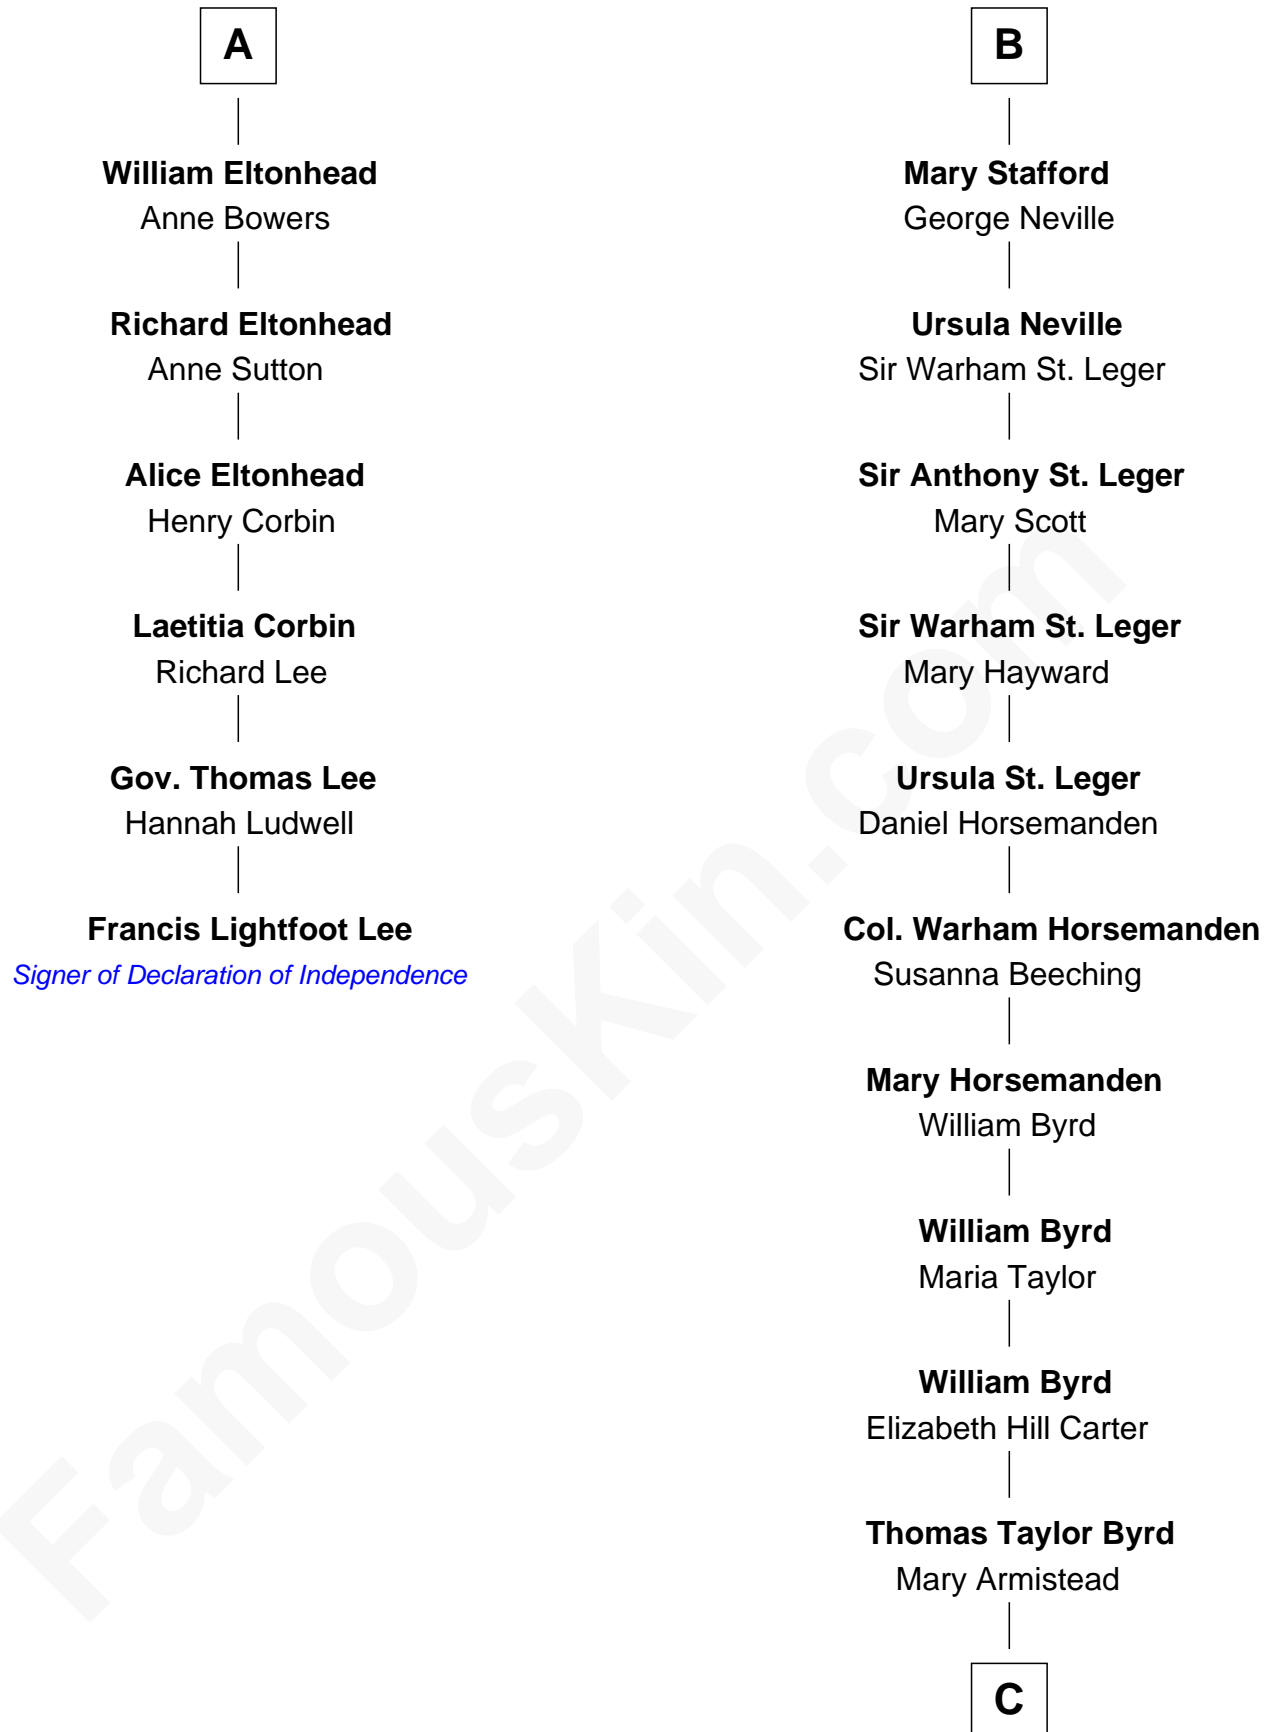

FamousKin.com

Relationship Chart of

Francis Lightfoot Lee

Signer of the Declaration of Independence

12th cousin 8 times removed of

Harry F. Byrd

50th Governor of Virginia

C

Richard Evelyn Byrd

Anne Harrison

Col. William Byrd

Jane Meriwether Rivers

Richard Evelyn Byrd

Eleanor Bolling Flood

Harry F. Byrd

50th Governor of Virginia